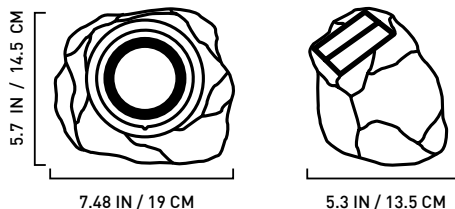

PRODUCT SPECIFICATIONS (PER PACK):

1. Solar Powered only
2. Light Output: 25 lm when battery is fully charged
3. Color Temperature: 3000K / 5000K
4. Operating Temperature: 0°C - 40°C / 32°F - 104°F
5. Battery type: 1 x 18500 Li-ion battery, 3.2 V, 800 mAh