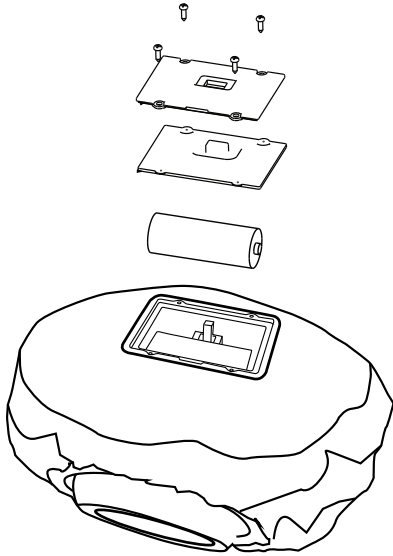

OPERATIONAL PROCEDURES:

- To properly charge the battery, place the light in an area where the solar panel will be exposed directly to sunlight.
- Fully charge the battery for one full day prior to the first use.
- Use the selector switch on the bottom of the light to turn ON and OFF the light.
- Use the selector switch to select either Warm White (3000K) or Cool White (5000K).
- The light will automatically turn ON as evening approaches and OFF as sunlight is detected.

3

4

BATTERY REPLACEMENT:

The battery and the battery housing is located on the bottom of the rock light. Turn the selector switch to the OFF position on the light prior to opening the battery housing. Remove the four screws to reveal the battery. When replacing the battery, observe the correct polarity and match the battery specifications with the Batteries you have removed. Only use rechargeable batteries. After replacing the battery, put back the gasket in place and install the four screws.