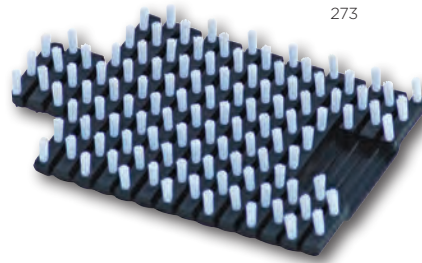

Flexible Rope & Cord Brush

Refresh Your Old and Dirty Ropes

273 - Flexible Rope & Cord Brush
The perfect way to clean 1/2"-1" rope. Simple to use, easy to store, the flexible rope & cord brush is ideal for use on twisted or braided boat lines. Also great for hoses, power cords, railings and other tubular items.