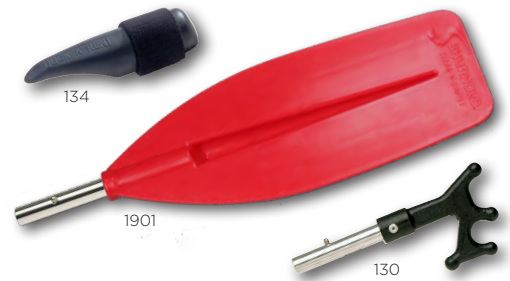

A unique design that focuses on the same quality as Shurhold's original handles but also places emphasis on the handles aesthetic. The handles are an all-new matte black with hand wrapped gold trim, and extra long foam fishing style grips for added comfort. The Fishing Series handle also features Shurhold's exclusive SHUR-LOK quick release system which positively locks quickly and easily with any Shurhold accessory.

- 833FS - 6' (183 cm) Telescoping Handle  
Quickly locks at four different lengths from 40"-72" (101 cm-183 cm)
- 855FS - 9' (274 cm) Telescoping Handle  
Quickly locks at five different lengths from 60"-108"(152 cm-274 cm)
- 760FS - 5' (152 cm) Fixed Length Handle  
Lightweight and convenient

**Fishing Gaff**

- Light Duty
- 1804 - 4" (10 cm) Gaff Hook  
Cast out of one piece of stainless steel and includes safety spring guard.

**Boating Accessories**

- Utility and Safety
- 130 - 3 in 1 Boat Hook  
An exclusive Shurhold design with a line carrying feature, centered push-off, and basic boat hook.
  - 134 - Dock-A-Reni  
A dock line holding tool, that allows you to tie your boat up with ease.
  - 1901 - Paddle  
A great safety item for any boat.