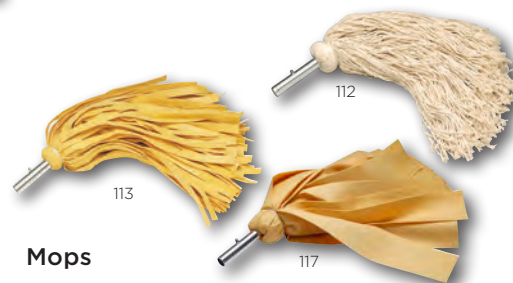

### Wave Mop

Our Best Mop Yet!

- 115- Standard Wave Mop Head
- 116- XL Wave Mop Head  
(33% larger than item 115)

Superior man-made material and integral wave pattern combine to create the ultimate mop. 10% more material than the closest competitor. Glides smoothly, absorbs more than ever and wrings out easily. Resists mold and mildew.

### Floor Broom

Angled Design

- 120 - Angled Floor Broom

Compact design with flared bristles for hard to reach places.

### Squeegees

Fits All Shurhold Handles

- 1412 - 12" (30 cm) Squeegee
- 1416 - 16" (41 cm) Squeegee
- 1424 - 24" (61 cm) Floor Squeegee

### Mops

Oversized, Super Absorbent

- 112 - Cotton String Mop  
The ideal value mop.
- 113 - Soft 'N' Thirsty Mop  
A fast drying 5/8" (16 mm) strip mop.
- 117 - Deluxe "Water Sprite" Mop  
Super soft, extra wide, fast drying strips. Absorbs 5x more water than average mops. Not affected by mildew, bacteria, or common household chemicals.