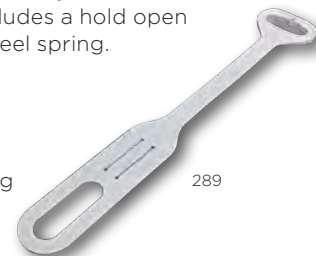

Dip and Scrub

For Baitwells, Wheels, & Water Lines

276 - Long Handle Dip & Scrub
Stiff chemical resistant bristles. Extra long 20" (51 cm) handle makes it faster and easier to clean those hard-to-reach areas.

274 - Short Handle Dip & Scrub
Same stiff chemical resistant bristles with a compact handle.

Flexible Rope & Cord Brush

Refresh Your Old and Dirty Ropes

273 - Flexible Rope & Cord Brush
The perfect way to clean 1/2"-1" rope. Simple to use, easy to store, the flexible rope & cord brush is ideal for use on twisted or braided boat lines. Also great for hoses, power cords, railings and other tubular items.

Microfiber Towels

Wet It, Wring It, Wipe It!

293 - Microfiber Towels Variety 3 pack
● Polish and Shine - Super Soft
● Wash & Clean - Xtra Strong
● Glass & Mirror - Lint Free
294 - Towels bulk pack (12 ct).

Shur-Dry PVA

Drying Tools

220 - PVA Towel
Absorbs 50% more than natural chamois. Extra large size: 17" x 27" (43 cm x 69 cm).

210 - PVA Sponge
Absorbs more than any other sponge.

Microfiber Wash Mitt

Chenille Microfiber Mitt

286 - MicrofiberWash Mitt
A comfortable mitt that simplifies cleaning with a scratch-free and lint-free finish. Soft and absorbent, this all-new, multi-purpose mitt eases the cleaning of countless surfaces.

Hose Nozzle

Ergonomic Grip

288 - Hose Nozzle
Die-cast zinc nozzle body with soft black vinyl grip. Includes a hold open clip and stainless steel spring.

Water Sprite Hand Towel

Oversized, Super Absorbent

217 - Deluxe "Water Sprite" Hand Towel
23.25" x 31" (59 cm x 79 cm). 5 square feet of the same great material as Shurhold 117 Water Sprite mop. Super soft, fast drying. Absorbs 5x more water than average towels. Not affected by mildew, bacteria, or common household chemicals.

Wash Mitt