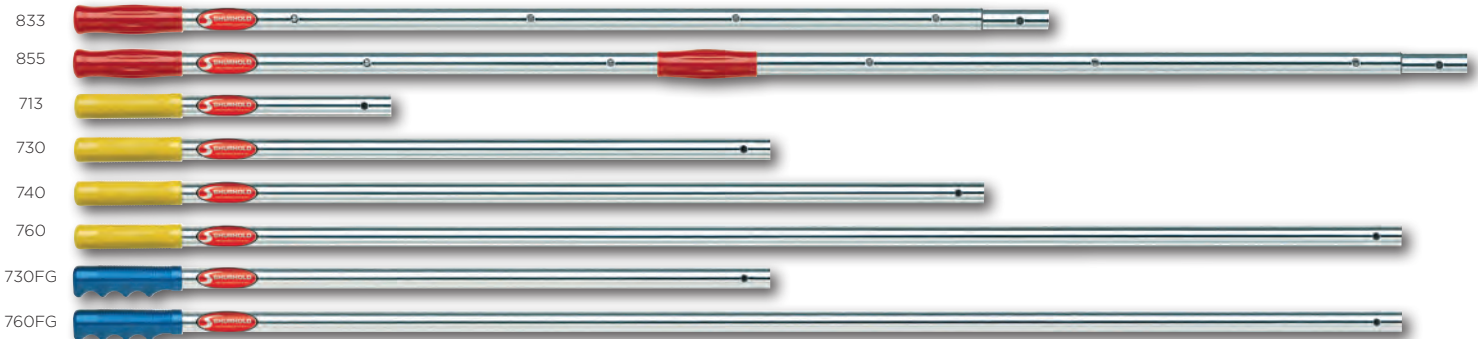

### Telescoping Handle

Excellent Versatility

833 - 6' (183 cm) Telescoping Handle Quickly locks at four different lengths from 40"-72" (101 cm-183 cm)

855 - 9' (274 cm) Telescoping Handle Quickly locks at five different lengths from 60"-108" (152 cm-274 cm)