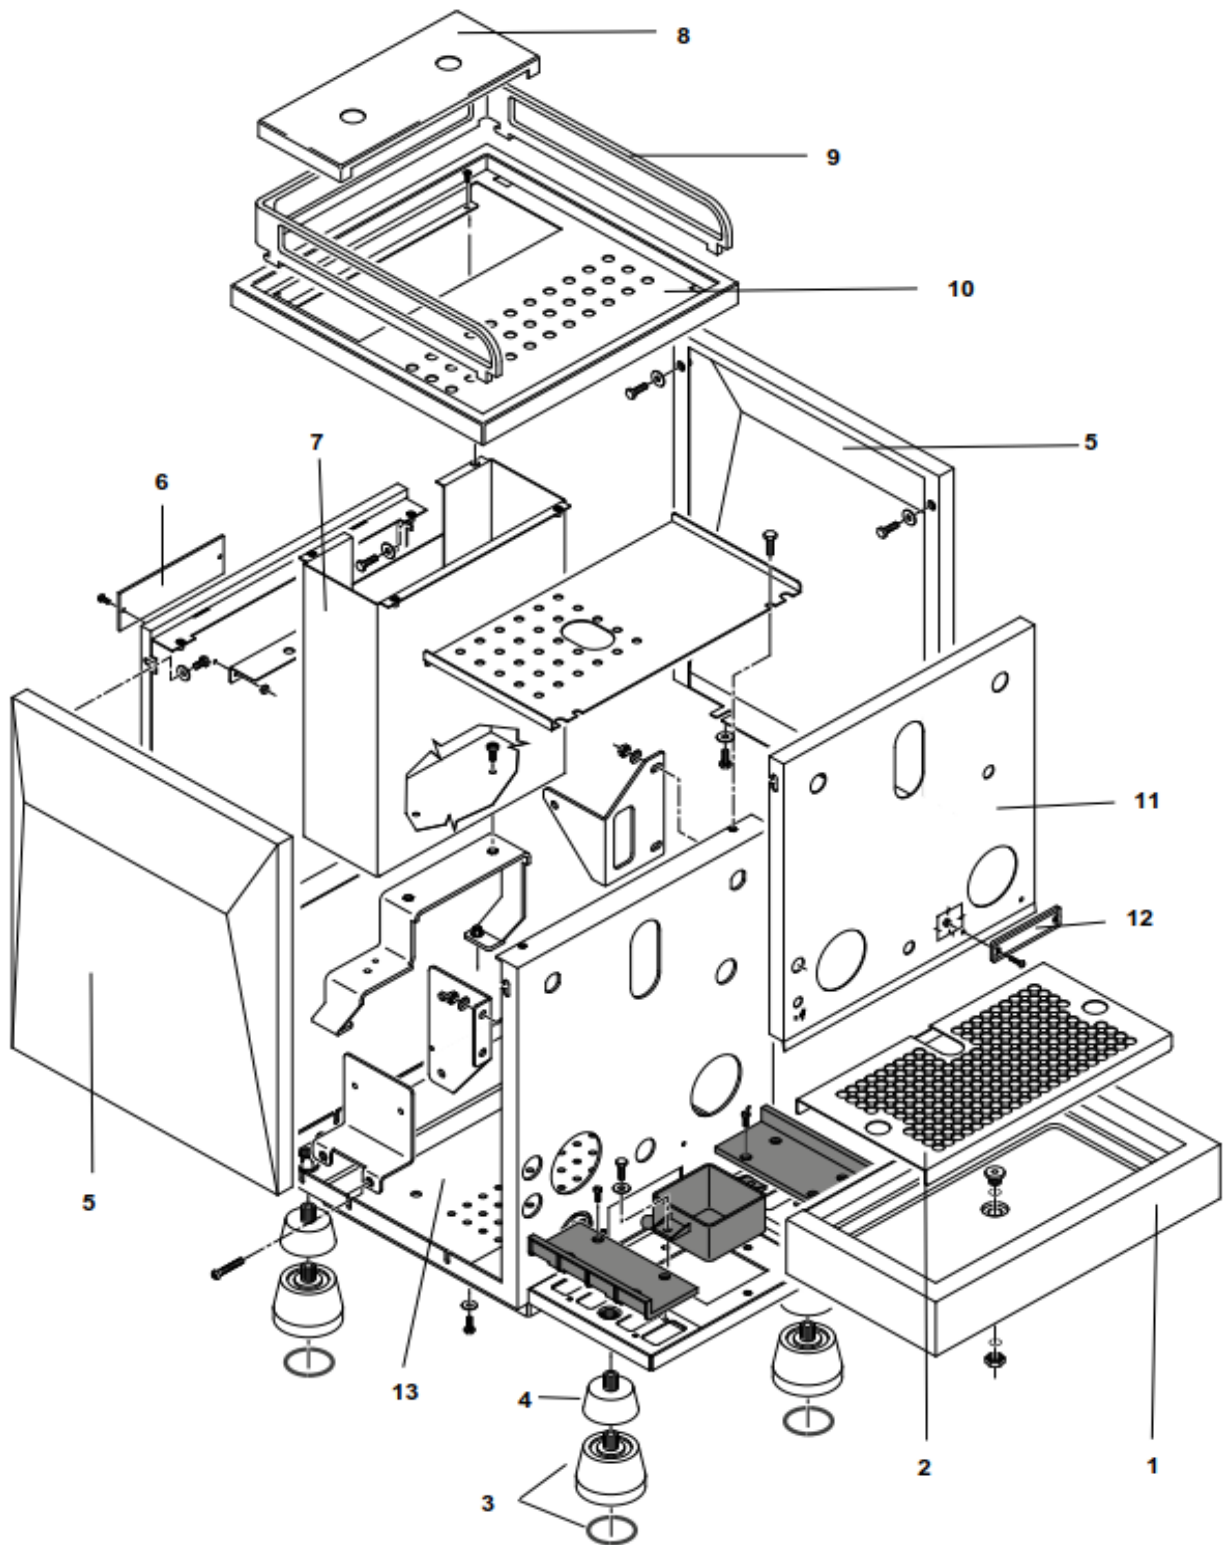

**Mozzafiato Type v - Giotto Type v
Espresso Machine**

Spare parts catalogue

Subject to change without notice.

Ed. 02.2018

Mozzafiato Type v

Bodywork

Pos.	#	Description
1	R01L005125	Drip tray
2	A019904346	Grid
3	A059906054	Foot with silicone O-ring
4	A009906079	Chassis
5	A019904656	Tank guide
6	A057706052	Left side panel chrome
	A05B706052	Left side panel black
	A05W706052	Left side panel white
7	A059906053	Bar
8	A859904400	Rear tag
9	C01L004255	Rear panel chrome
	C01B004255	Rear panel black
	C01W004255	Rear panel white
10	A019906050	Cover
11	R01L000382	Reservoir cover
12	A057706051	Right side panel chrome
	A05B706051	Right side panel black
	A05W706051	Right side panel white
13	A19I004629	Front panel
14	A859906121	Front tag
15	R849906343	Silicone OR

Giotto Type v

Bodywork

Pos.	#	Description
1	R01L005125	Drip tray
2	A019904346	Grid
3	A059906054	Foot with silicone O-ring
4	A059906073	Foot extension
5	A019906043	Side panel stainless steel
6	A859904400	Rear tag
7	A019904656	Tank guide
8	R01L000382	Reservoir cover
9	A999904597	Cups frame stainless steel
10	C01L004246	Cover
11	A01I004629	Front panel
12	A859906123	Front tag
13	A009906079	Chassis