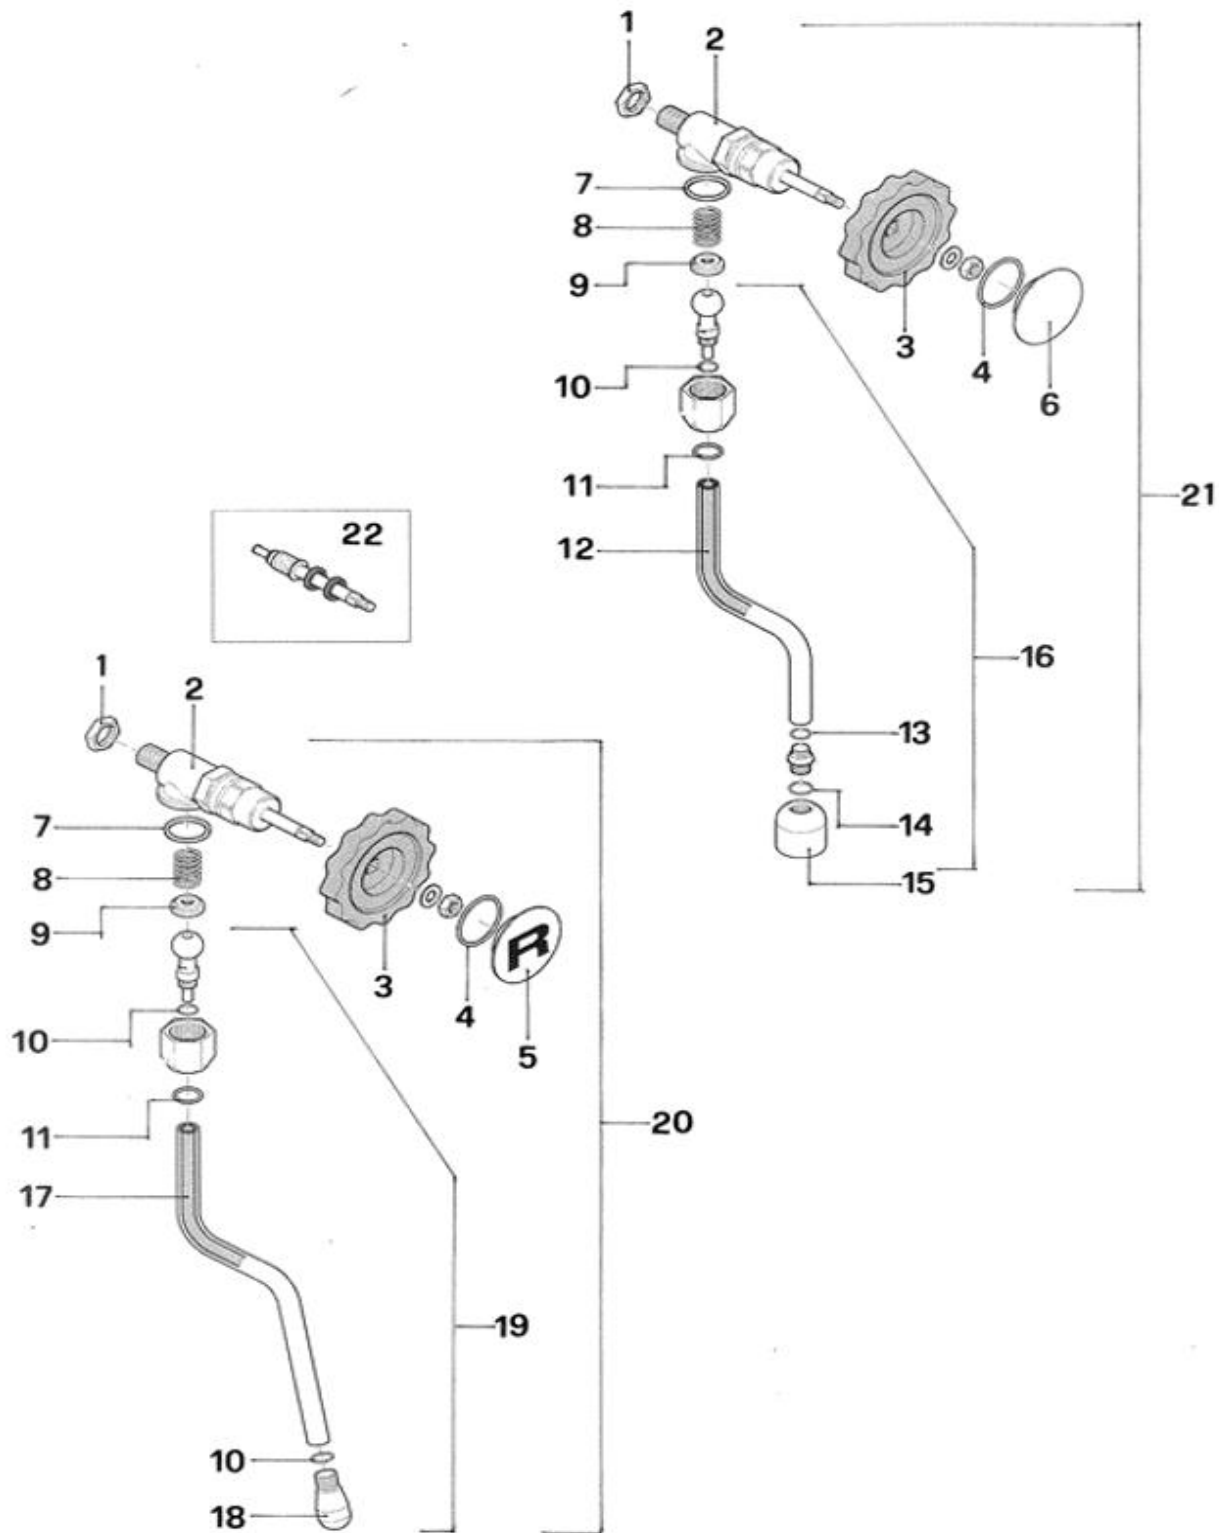

**Mozzafiato Type v - Giotto Type v
Espresso Machine**

Spare parts catalogue

Subject to change without notice.

Ed. 02.2018

Mozzafiato Type v

Bodywork

Pos.	#	Description
1	R01L005125	Drip tray
2	A019904346	Grid
3	A059906054	Foot with silicone O-ring
4	A009906079	Chassis
5	A019904656	Tank guide
6	A057706052	Left side panel chrome
	A05B706052	Left side panel black
	A05W706052	Left side panel white
7	A059906053	Bar
8	A859904400	Rear tag
9	C01L004255	Rear panel chrome
	C01B004255	Rear panel black
	C01W004255	Rear panel white
10	A019906050	Cover
11	R01L000382	Reservoir cover
12	A057706051	Right side panel chrome
	A05B706051	Right side panel black
	A05W706051	Right side panel white
13	A19I004629	Front panel
14	A859906121	Front tag
15	R849906343	Silicone OR

Giotto Type v

Bodywork

Pos.	#	Description
1	R01L005125	Drip tray
2	A019904346	Grid
3	A059906054	Foot with silicone O-ring
4	A059906073	Foot extension
5	A019906043	Side panel stainless steel
6	A859904400	Rear tag
7	A019904656	Tank guide
8	R01L000382	Reservoir cover
9	A999904597	Cups frame stainless steel
10	C01L004246	Cover
11	A01I004629	Front panel
12	A859906123	Front tag
13	A009906079	Chassis

Mozzafiato Type v / Giotto Type v**Steam / hot water assembly**

Pos.	#	Description
1	A329905087	Nut 1/4"
2	A229905784	Valve
3	A639905816	Handle
4	A449904672	O-Ring
5	A529R04649	"R" cover for steam valve handle
6	A527704649	Cover for hot water handle
7	A449904331	Teflon gasket
8	A209904332	Spring
9	A229904333	Plate
10	C400002022	O-Ring
11	A449904334	O-Ring
12	C440003449	Siliconr pipe 4 x 7
13	C400002022	O-Ring
14	C400003008	O-Ring
15	C227700536	Hot water nozzle
16	R290003612	Hot water wand (complete)
17	C440003449	Silicone pipe 4 x 7
18	C200002839	Steam nozzle 2 holes 1,5
19	R290003611	Steam wand (complete)
20	R299906015	Steam wand with valve
21	R299906016	Hot water wand with valve
22	R229905953	Shaft