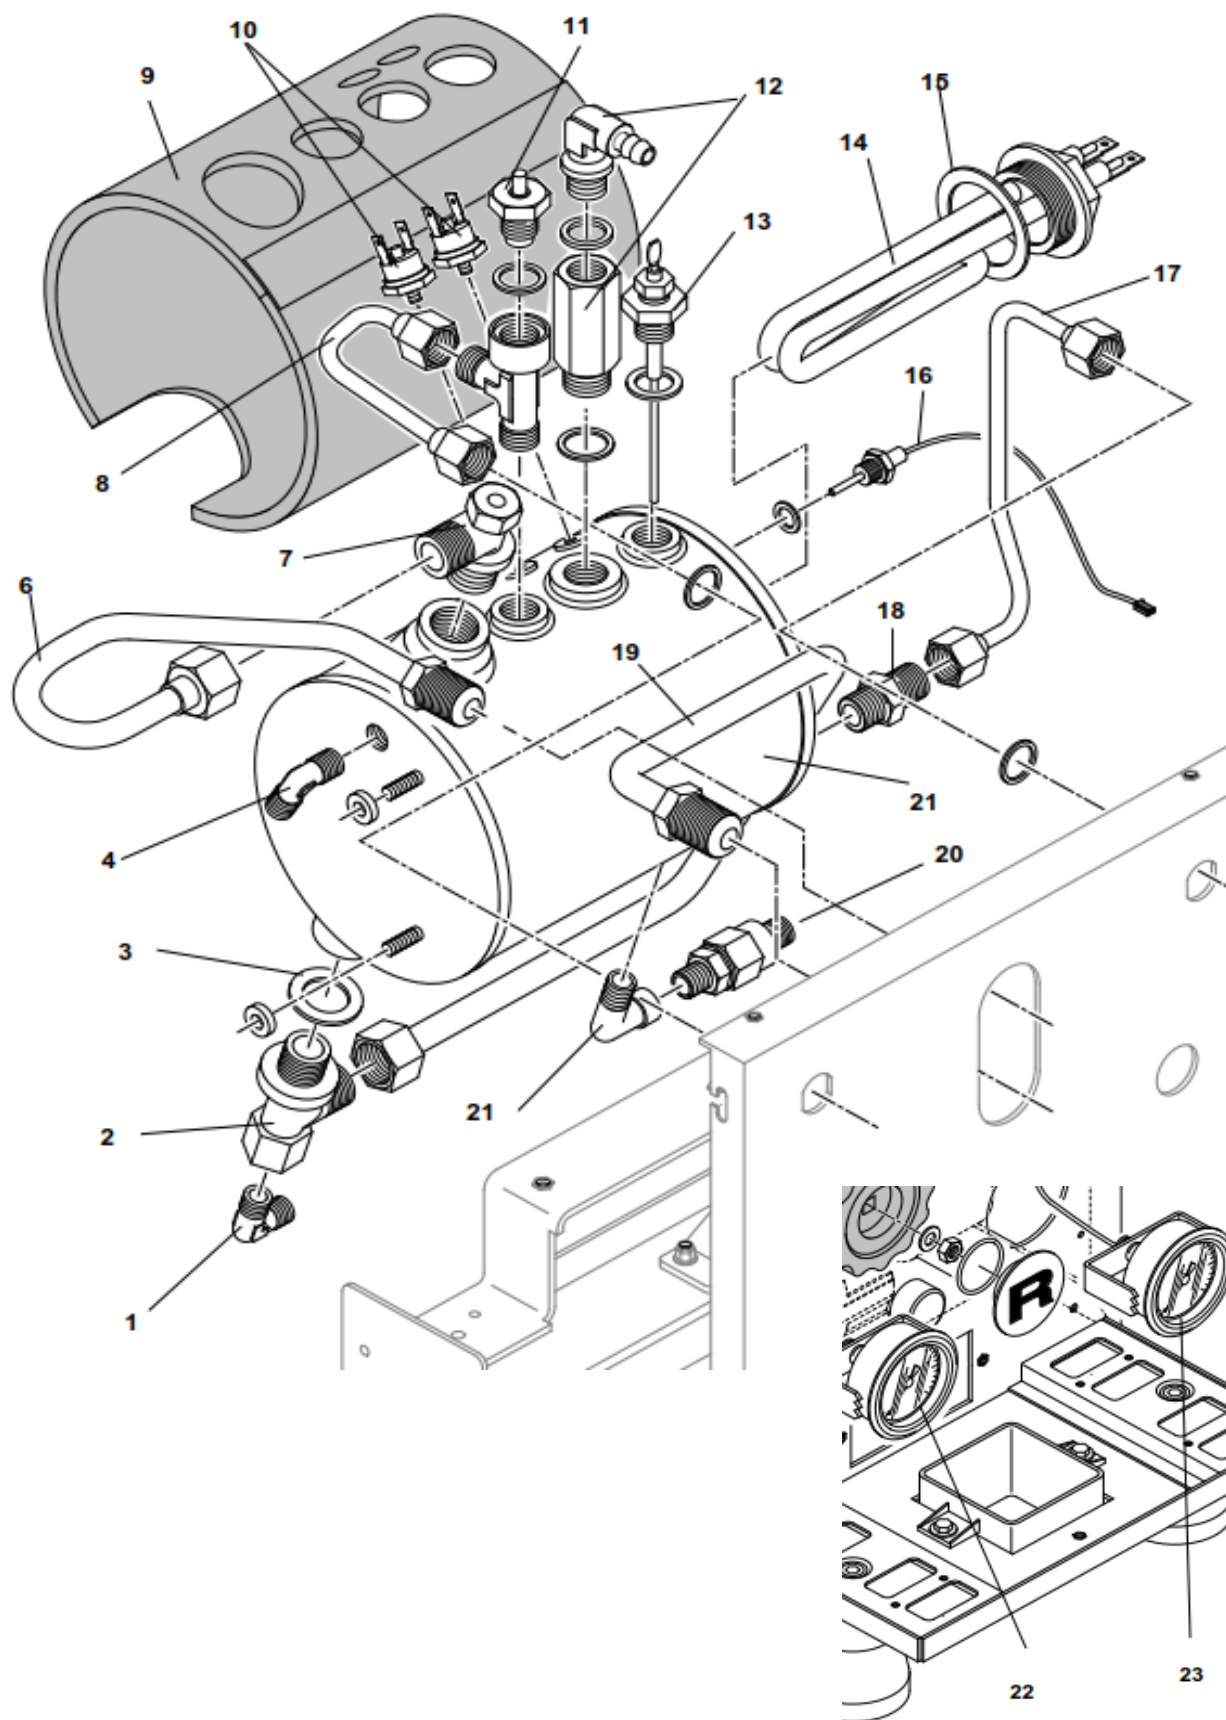

Mozzafiato Type v / Giotto Type v

**Boiler assembly
Pressure gauges**

Pos.	#	Description
1	C229900393	Injector 110 mm
2	C229900740	Connector
3	C479900673	Copper gasket
4	A229904355	Connector
6	A279905173	Inlet pipe
7	A229904957	Connector
8	A279904290	Steam pipe
9	A499905058	Boiler insulation
10	C199901550	Thermostat 135°C
11	A219905510	Vacuum breaker valve
12	A299904998	Safety valve
13	C199900839	Boiler level probe
14	C199901551	Heating element V. 230
	C199901552	Heating element V.1115
15	C469900239	Heating element gasket
16	A119905081	NTC probe
17	A229905097	Water pipe
18	C229900520	Connector
19	A279904289	Return pipe
20	C229900540	Non return valve
21	A277704278	Boiler
22	A299904632	Boiler pressure gauge with capillary pipe
23	A299904633	Pump pressure gauge with capillary pipe