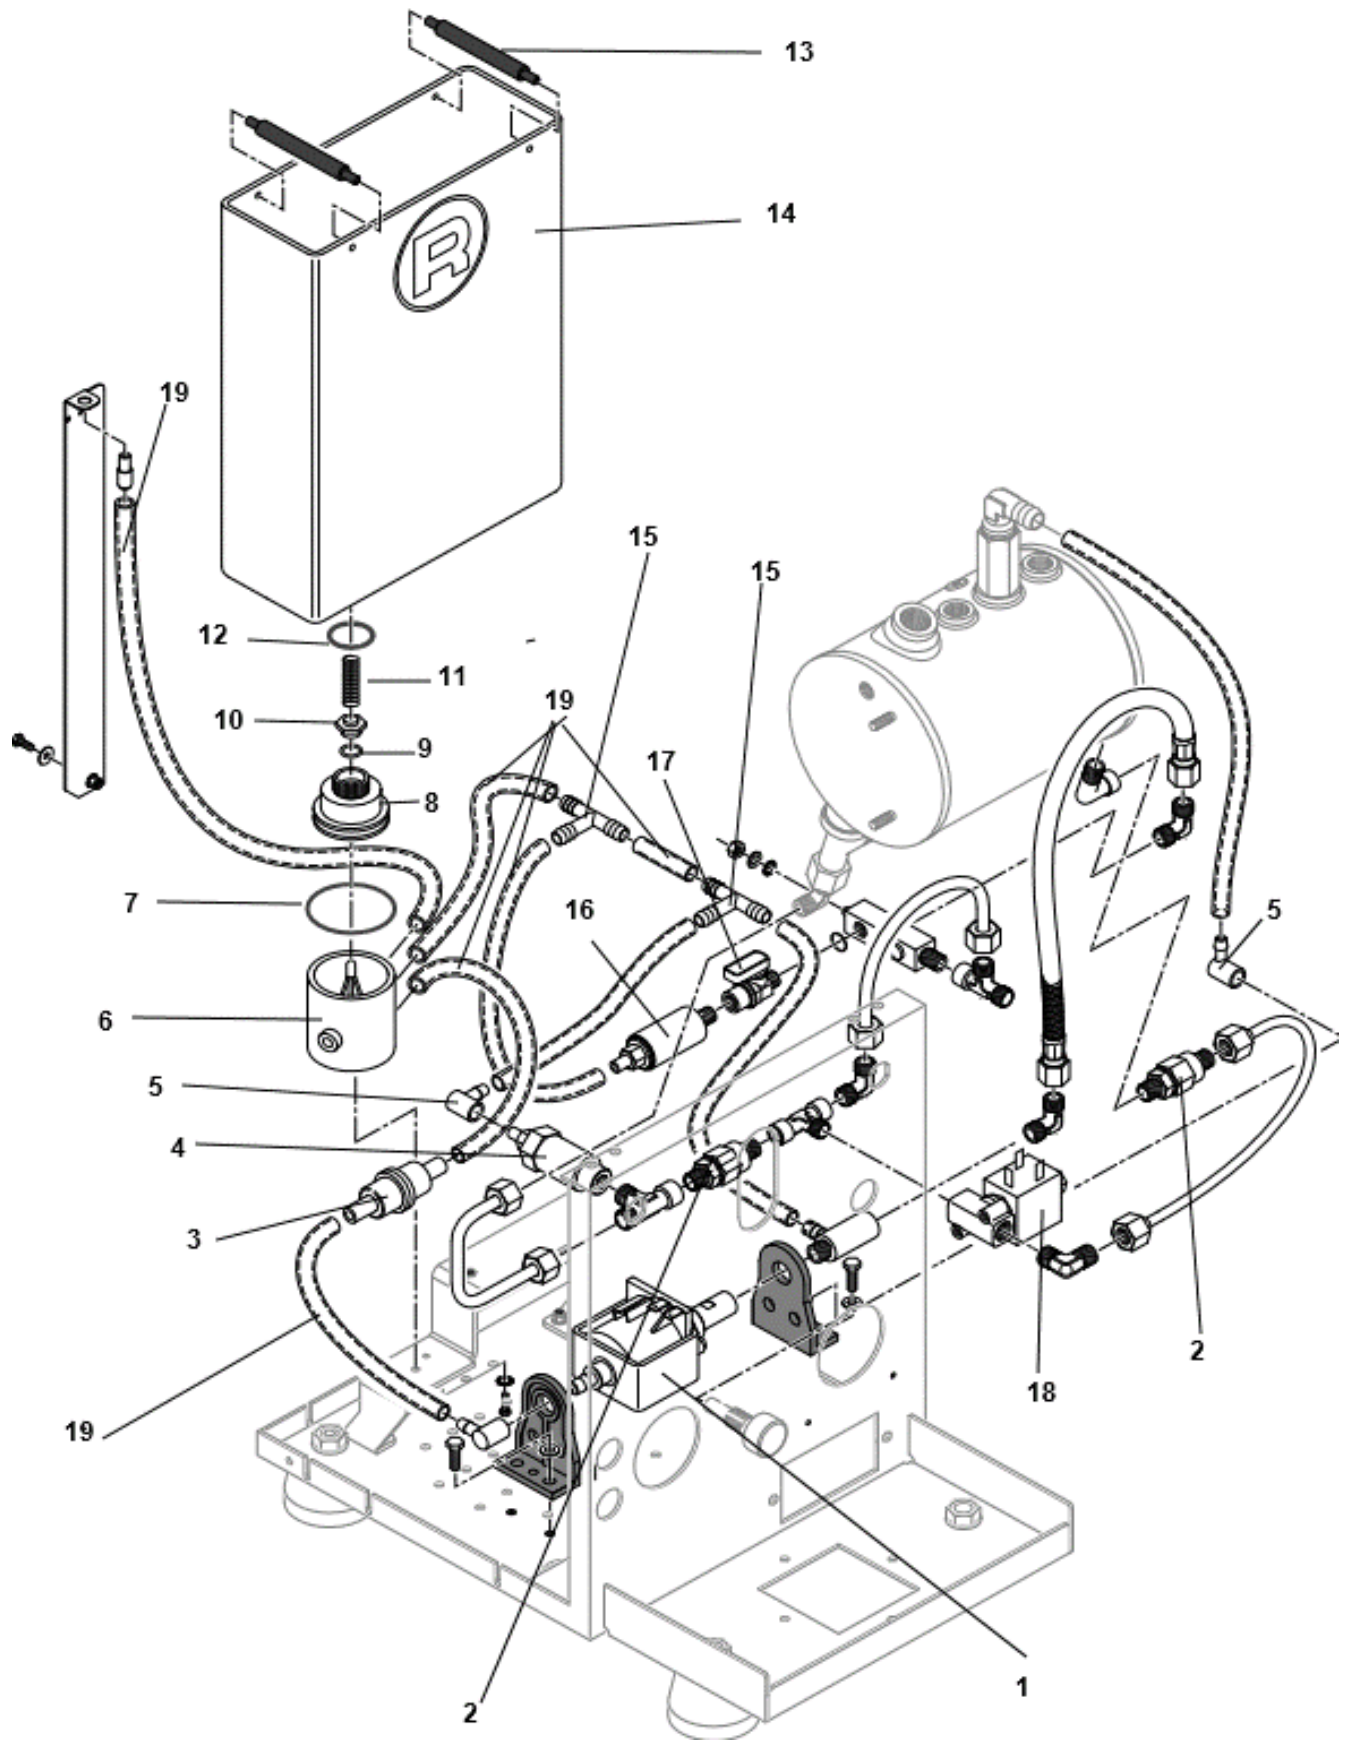

Pos.	#	Description
1	C199900280	Vibration pump V230
	C199900281	Vibration pump V115
2	C229900540	Non return valve
3	C439900695	Filter
4	C229900911	Expasion valve
5	C449900709	Rubber connector
6	A439905147	Manifold
7	A449904547	O ring
8	A439905146	Coupling
9	C449900702	O ring
10	C430003482	Connector
11	C019900711	Spring
12	A449905151	Oring 4081
13	A639904956	Water tank handle
14	R899905144	Water tank complete
15	C400002827	Rubber T connector
16	A299905143	Expansion valve 9 bar 1/8 M
17	A299904994	Valve 1/8 MF
18	C190004066	Solenoid valve V230
	C190004067	Solenoid valve V115
19	C499900769	Silicon pipe 5x8