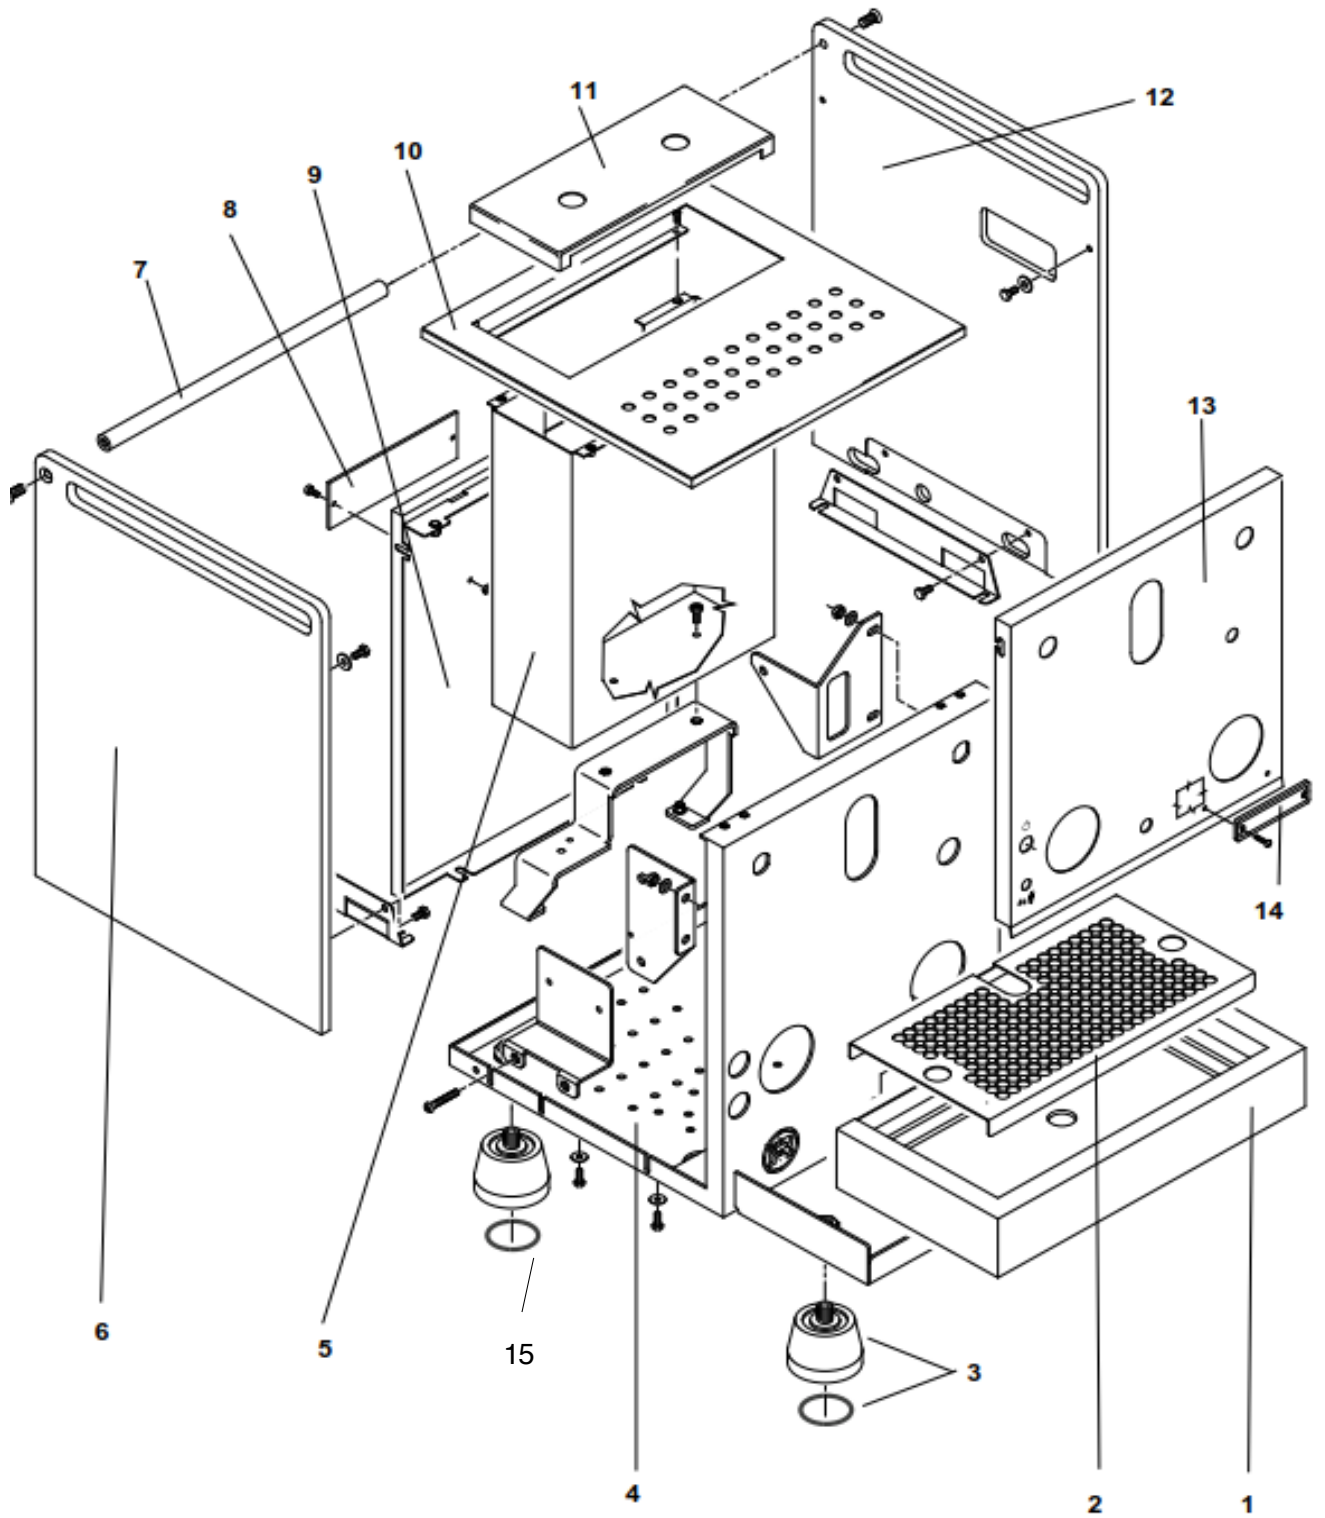

**Mozzafiato Type v - Giotto Type v
Espresso Machine**

Spare parts catalogue

Subject to change without notice.

Ed. 02.2018

Mozzafiato Type v

Bodywork

Pos.	#	Description
1	R01L005125	Drip tray
2	A019904346	Grid
3	A059906054	Foot with silicone O-ring
4	A009906079	Chassis
5	A019904656	Tank guide
6	A057706052	Left side panel chrome
	A05B706052	Left side panel black
	A05W706052	Left side panel white
7	A059906053	Bar
8	A859904400	Rear tag
9	C01L004255	Rear panel chrome
	C01B004255	Rear panel black
	C01W004255	Rear panel white
10	A019906050	Cover
11	R01L000382	Reservoir cover
12	A057706051	Right side panel chrome
	A05B706051	Right side panel black
	A05W706051	Right side panel white
13	A19I004629	Front panel
14	A859906121	Front tag
15	R849906343	Silicone OR

Giotto Type v

Bodywork

Pos.	#	Description
1	R01L005125	Drip tray
2	A019904346	Grid
3	A059906054	Foot with silicone O-ring
4	A059906073	Foot extension
5	A019906043	Side panel stainless steel
6	A859904400	Rear tag
7	A019904656	Tank guide
8	R01L000382	Reservoir cover
9	A999904597	Cups frame stainless steel
10	C01L004246	Cover
11	A01I004629	Front panel
12	A859906123	Front tag
13	A009906079	Chassis