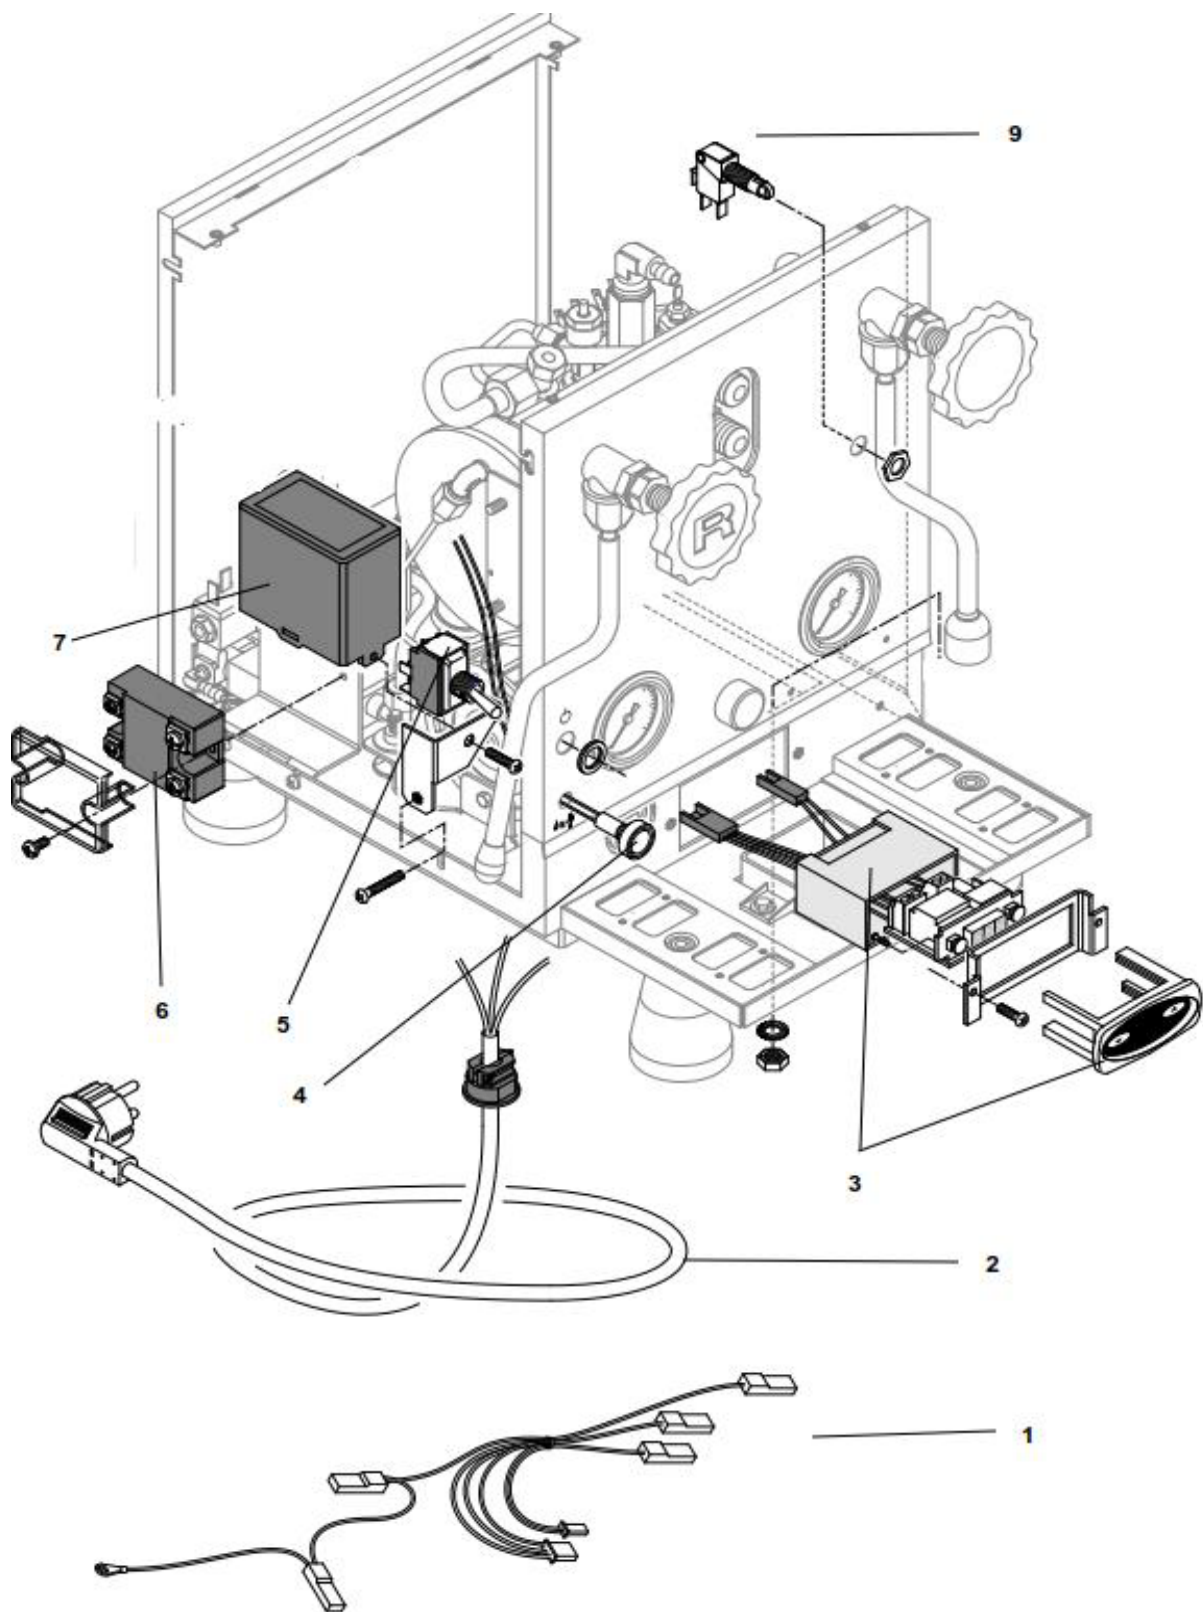

**Mozzafiato Type v - Giotto Type v
Espresso Machine**

Spare parts catalogue

Subject to change without notice.

Ed. 02.2018

Mozzafiato Type v

Bodywork

Pos.	#	Description
1	R01L005125	Drip tray
2	A019904346	Grid
3	A059906054	Foot with silicone O-ring
4	A009906079	Chassis
5	A019904656	Tank guide
6	A057706052	Left side panel chrome
	A05B706052	Left side panel black
	A05W706052	Left side panel white
7	A059906053	Bar
8	A859904400	Rear tag
9	C01L004255	Rear panel chrome
	C01B004255	Rear panel black
	C01W004255	Rear panel white
10	A019906050	Cover
11	R01L000382	Reservoir cover
12	A057706051	Right side panel chrome
	A05B706051	Right side panel black
	A05W706051	Right side panel white
13	A19I004629	Front panel
14	A859906121	Front tag
15	R849906343	Silicone OR

Giotto Type v

Bodywork

Pos.	#	Description
1	R01L005125	Drip tray
2	A019904346	Grid
3	A059906054	Foot with silicone O-ring
4	A059906073	Foot extension
5	A019906043	Side panel stainless steel
6	A859904400	Rear tag
7	A019904656	Tank guide
8	R01L000382	Reservoir cover
9	A999904597	Cups frame stainless steel
10	C01L004246	Cover
11	A01I004629	Front panel
12	A859906123	Front tag
13	A009906079	Chassis

Mozzafiato Type v / Giotto Type v**Steam / hot water assembly**

Pos.	#	Description
1	A329905087	Nut 1/4"
2	A229905784	Valve
3	A639905816	Handle
4	A449904672	O-Ring
5	A529R04649	"R" cover for steam valve handle
6	A527704649	Cover for hot water handle
7	A449904331	Teflon gasket
8	A209904332	Spring
9	A229904333	Plate
10	C400002022	O-Ring
11	A449904334	O-Ring
12	C440003449	Siliconr pipe 4 x 7
13	C400002022	O-Ring
14	C400003008	O-Ring
15	C227700536	Hot water nozzle
16	R290003612	Hot water wand (complete)
17	C440003449	Silicone pipe 4 x 7
18	C200002839	Steam nozzle 2 holes 1,5
19	R290003611	Steam wand (complete)
20	R299906015	Steam wand with valve
21	R299906016	Hot water wand with valve
22	R229905953	Shaft