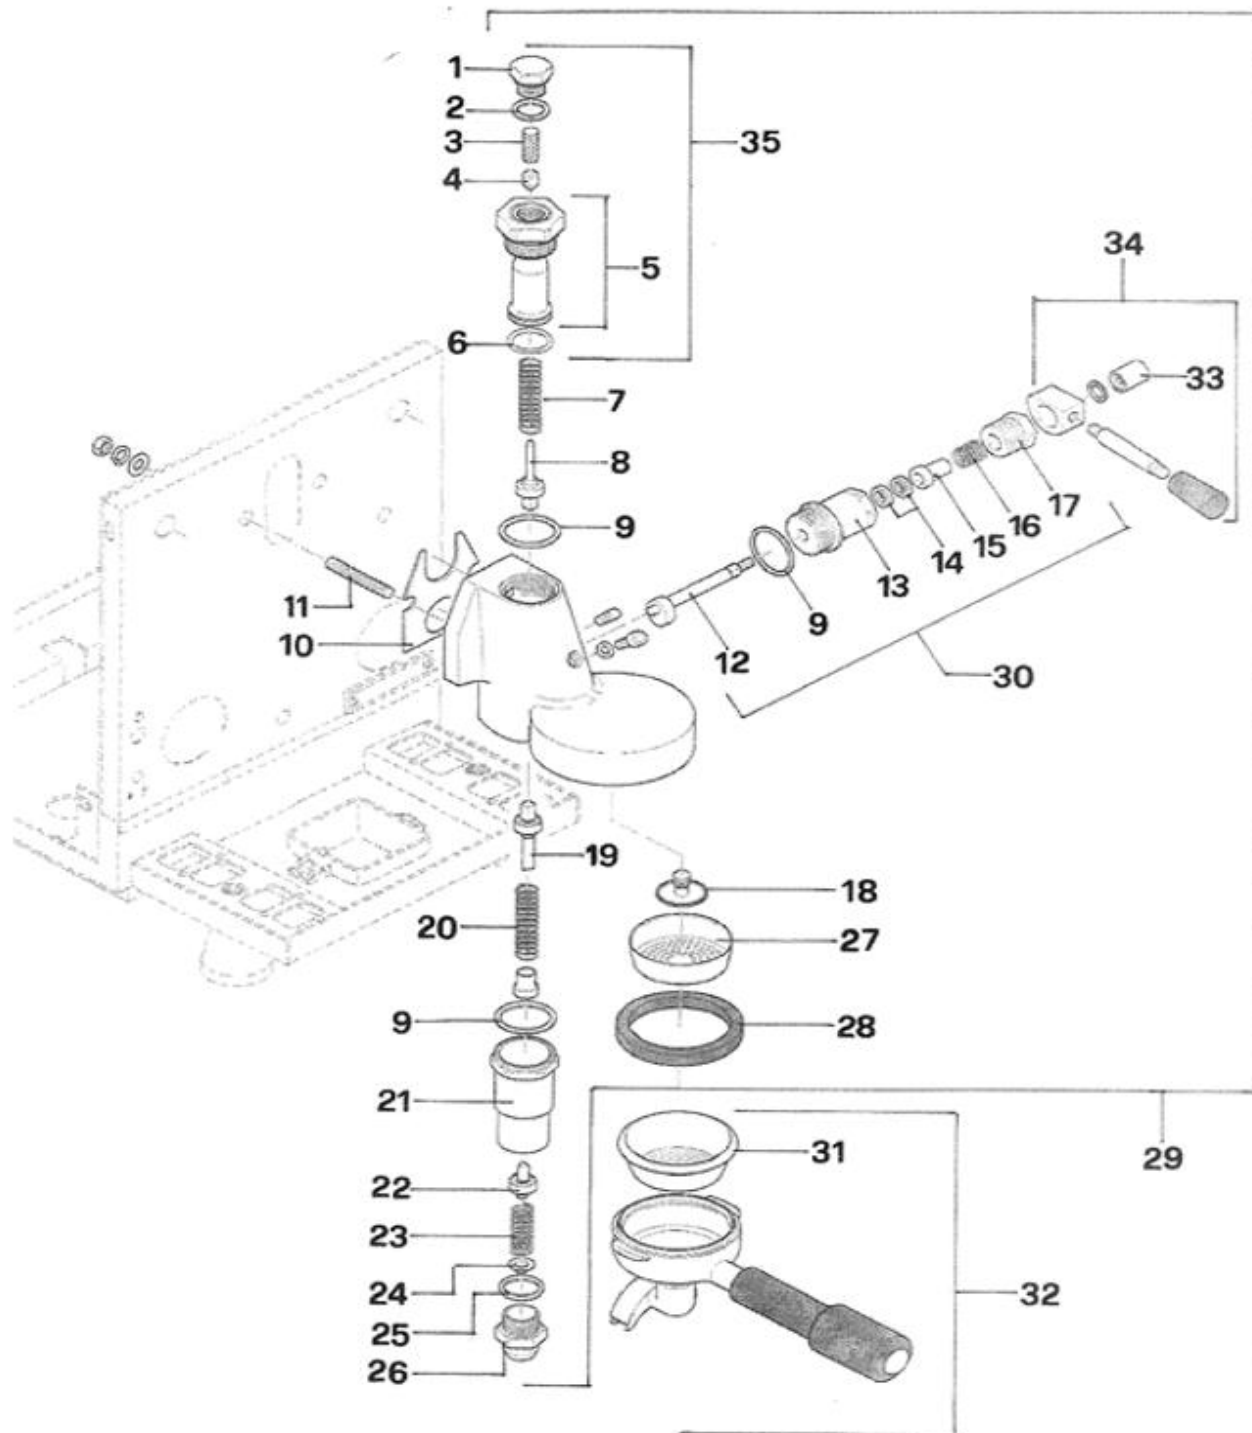

Giotto Type v

Bodywork

Pos.	#	Description
1	R01L005125	Drip tray
2	A019904346	Grid
3	A059906054	Foot with silicone O-ring
4	A059906073	Foot extension
5	A019906043	Side panel stainless steel
6	A859904400	Rear tag
7	A019904656	Tank guide
8	R01L000382	Reservoir cover
9	A999904597	Cups frame stainless steel
10	C01L004246	Cover
11	A01I004629	Front panel
12	A859906123	Front tag
13	A009906079	Chassis

Mozzafiato Type v / Giotto Type v**Steam / hot water assembly**

Pos.	#	Description
1	A329905087	Nut 1/4"
2	A229905784	Valve
3	A639905816	Handle
4	A449904672	O-Ring
5	A529R04649	"R" cover for steam valve handle
6	A527704649	Cover for hot water handle
7	A449904331	Teflon gasket
8	A209904332	Spring
9	A229904333	Plate
10	C400002022	O-Ring
11	A449904334	O-Ring
12	C440003449	Siliconr pipe 4 x 7
13	C400002022	O-Ring
14	C400003008	O-Ring
15	C227700536	Hot water nozzle
16	R290003612	Hot water wand (complete)
17	C440003449	Silicone pipe 4 x 7
18	C200002839	Steam nozzle 2 holes 1,5
19	R290003611	Steam wand (complete)
20	R299906015	Steam wand with valve
21	R299906016	Hot water wand with valve
22	R229905953	Shaft