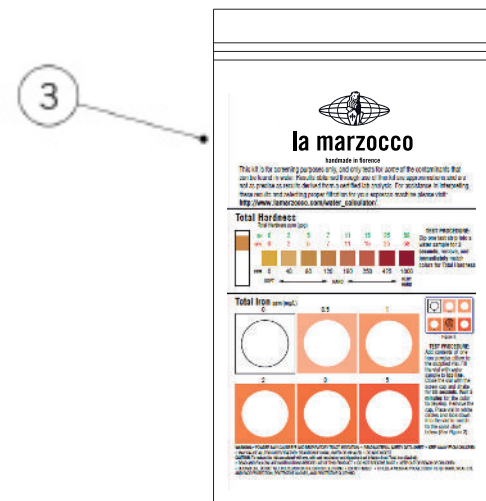

HOSE AND ACCESSORIES / TUBI E ACCESSORI

la marzocco

handmade in florence

HOSE AND ACCESSORIES / TUBI E ACCESSORI

Hose and Accessories

1	V067	LA MARZOCCO PURO CAFF POWDER	POLVERE LA MARZOCCO PURO CAFF
2	F.9.003	DIGITAL TDS METER	TDS METER DIGITALE
3	F.9.000.01	MULTIPLE PARAMETER TEST KIT	KIT PER ANALISI DELL'ACQUA
4	F.3.044	PITCHER 12oz /350ml	BRICCO 12oz/350ml
5	UT007	TOOL DIFFUSER LINEA MINI	UTENSILE PER DIFFUSORE LINEA MINI
6	F.1.065	HTC THERMAL COMPOUND SYRINGE 2ML	SIRINGA GRASSO TERMICO HTC 2ML
7	941	WATER TEST KIT	KIT MISURAZIONE ACQUA
8	UT008	GASKET PICK	ESTRATTORE PER GUARNIZIONI
Item	Part number/Codice	Description	Descrizione