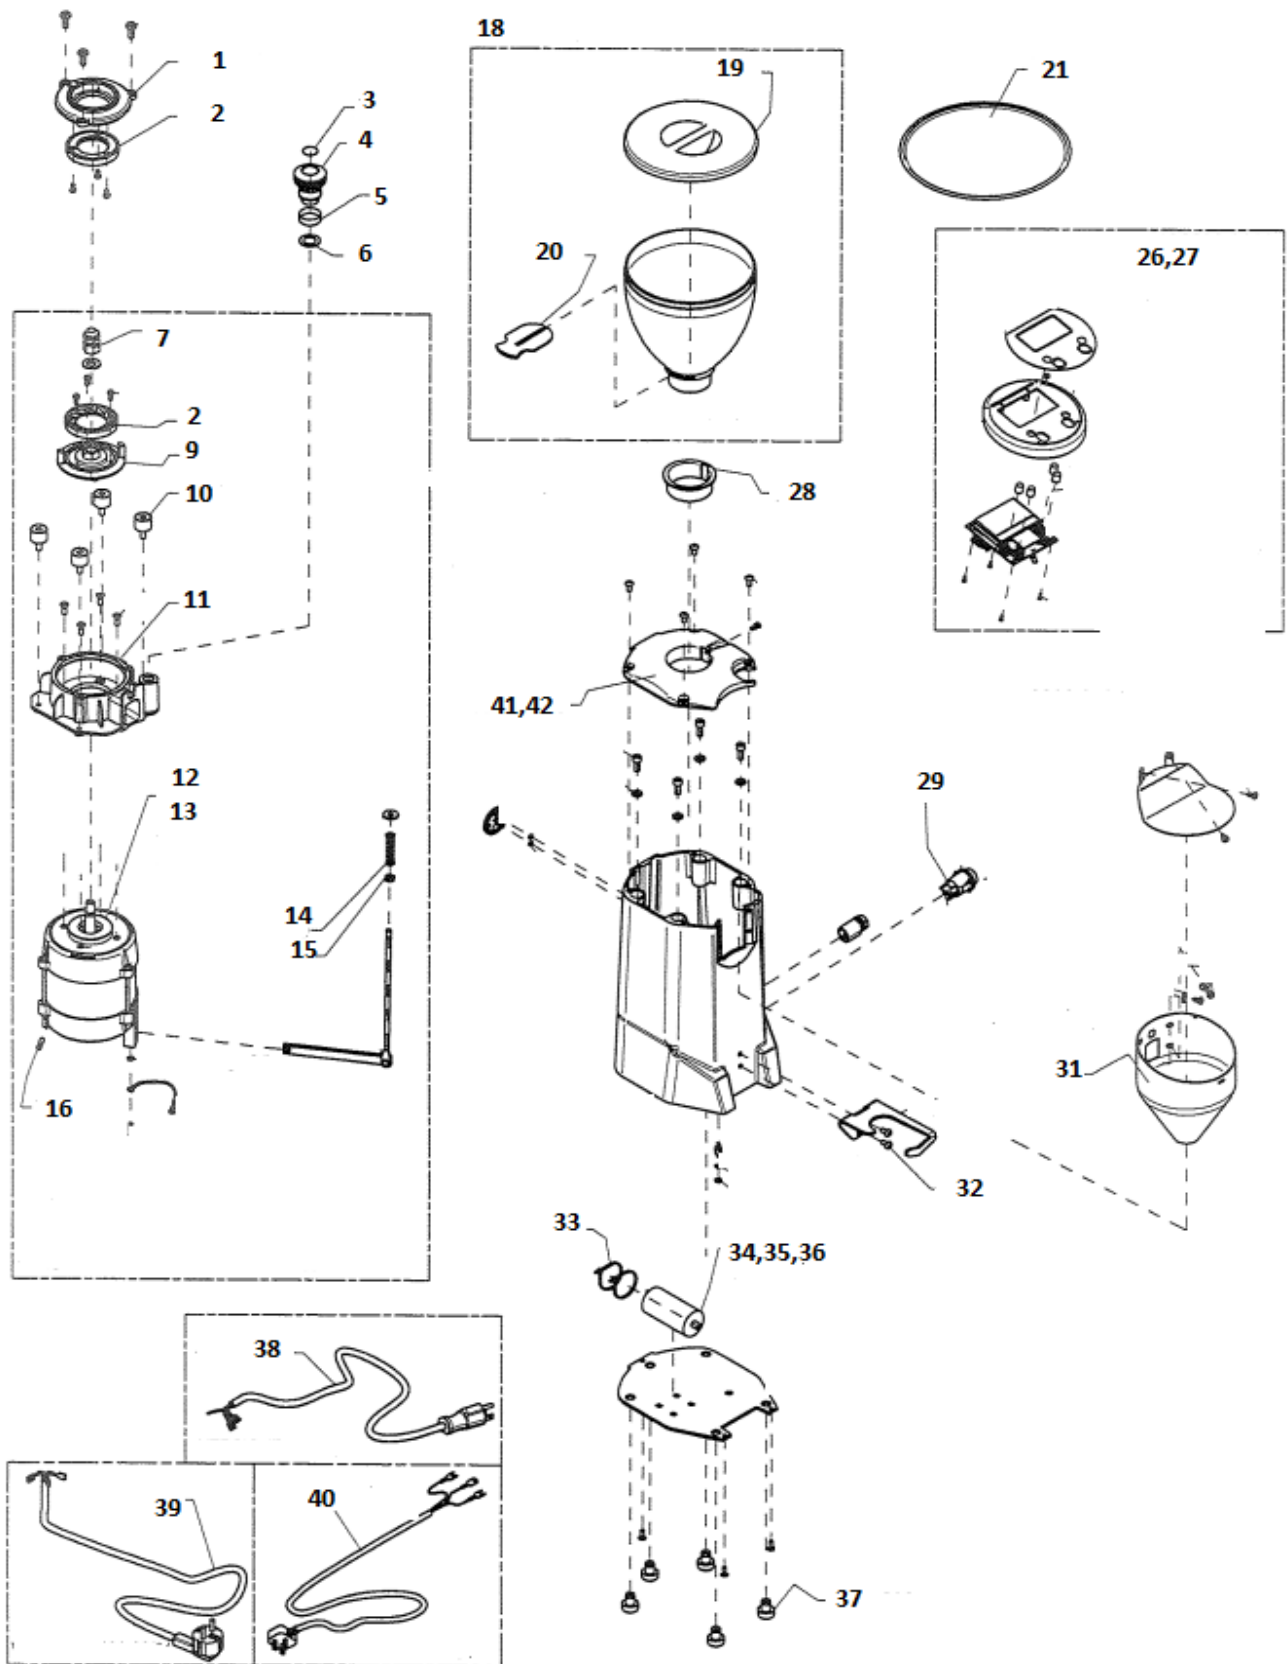

FAUSTO
Coffee grinder

Spare parts catalogue

Ed. 05.2017

Pos.	#	Description
1	R8G9905931	Upper grind burr support
2	R8G0995950	Grind burrs 65 mm (couple)
3	R8G9995949	Label for setting wheel
4	R0G9905930	Chromed setting wheel
5	R8G9995948	Graduated label for grind setting wheel
6	R8G9905919	Sliding ring for setting wheel
7	R8G9905921	Blocking nut
9	R8G9905920	Lower grind burr support
10	R8G9905923	Anti-vibration support
11	R8G5995934	Motor head
12	R1G9995946	Motor V. 220
13	R1G9995947	MotorV. 110
14	R8G1995941	Tie rod spring
15	R3G1995945	Nut M6
16	R3G1995943	Spring pin
18	R8G3995940	Bean container (compl.)
19	R8G3995939	Bean container cover
20	R8G9905927	Bean container closing lid
26	R1G9905924	Control panel assembly 230V
27	R1G9905952	Control panel assembly 110V
28	R8G4995938	Bean container gasket
29	R1G9905915	Blue on/off switch
31	R8G1995936	Ground coffee hopper
32	R8G1995937	Plastified support fork
33	R8G3995942	Fixing clamp for condensator
34	R1G9905916	Condensator 10MF 230V
35	R1G9905917	Condensator 6MF 240V
36	R1G9905918	Condensator 20MF 110V
37	R0G9905922	Foot (4 pieces)
38	R1G9905913	Power cord UL/CSA
39	R1G9905912	Power cord CE
40	R1G9905914	Power cord AUS/NZ
41	R0G5B95928	Black cover
42	R0G5775929	Chromed cover
43	A619905844	Stainless steel plate