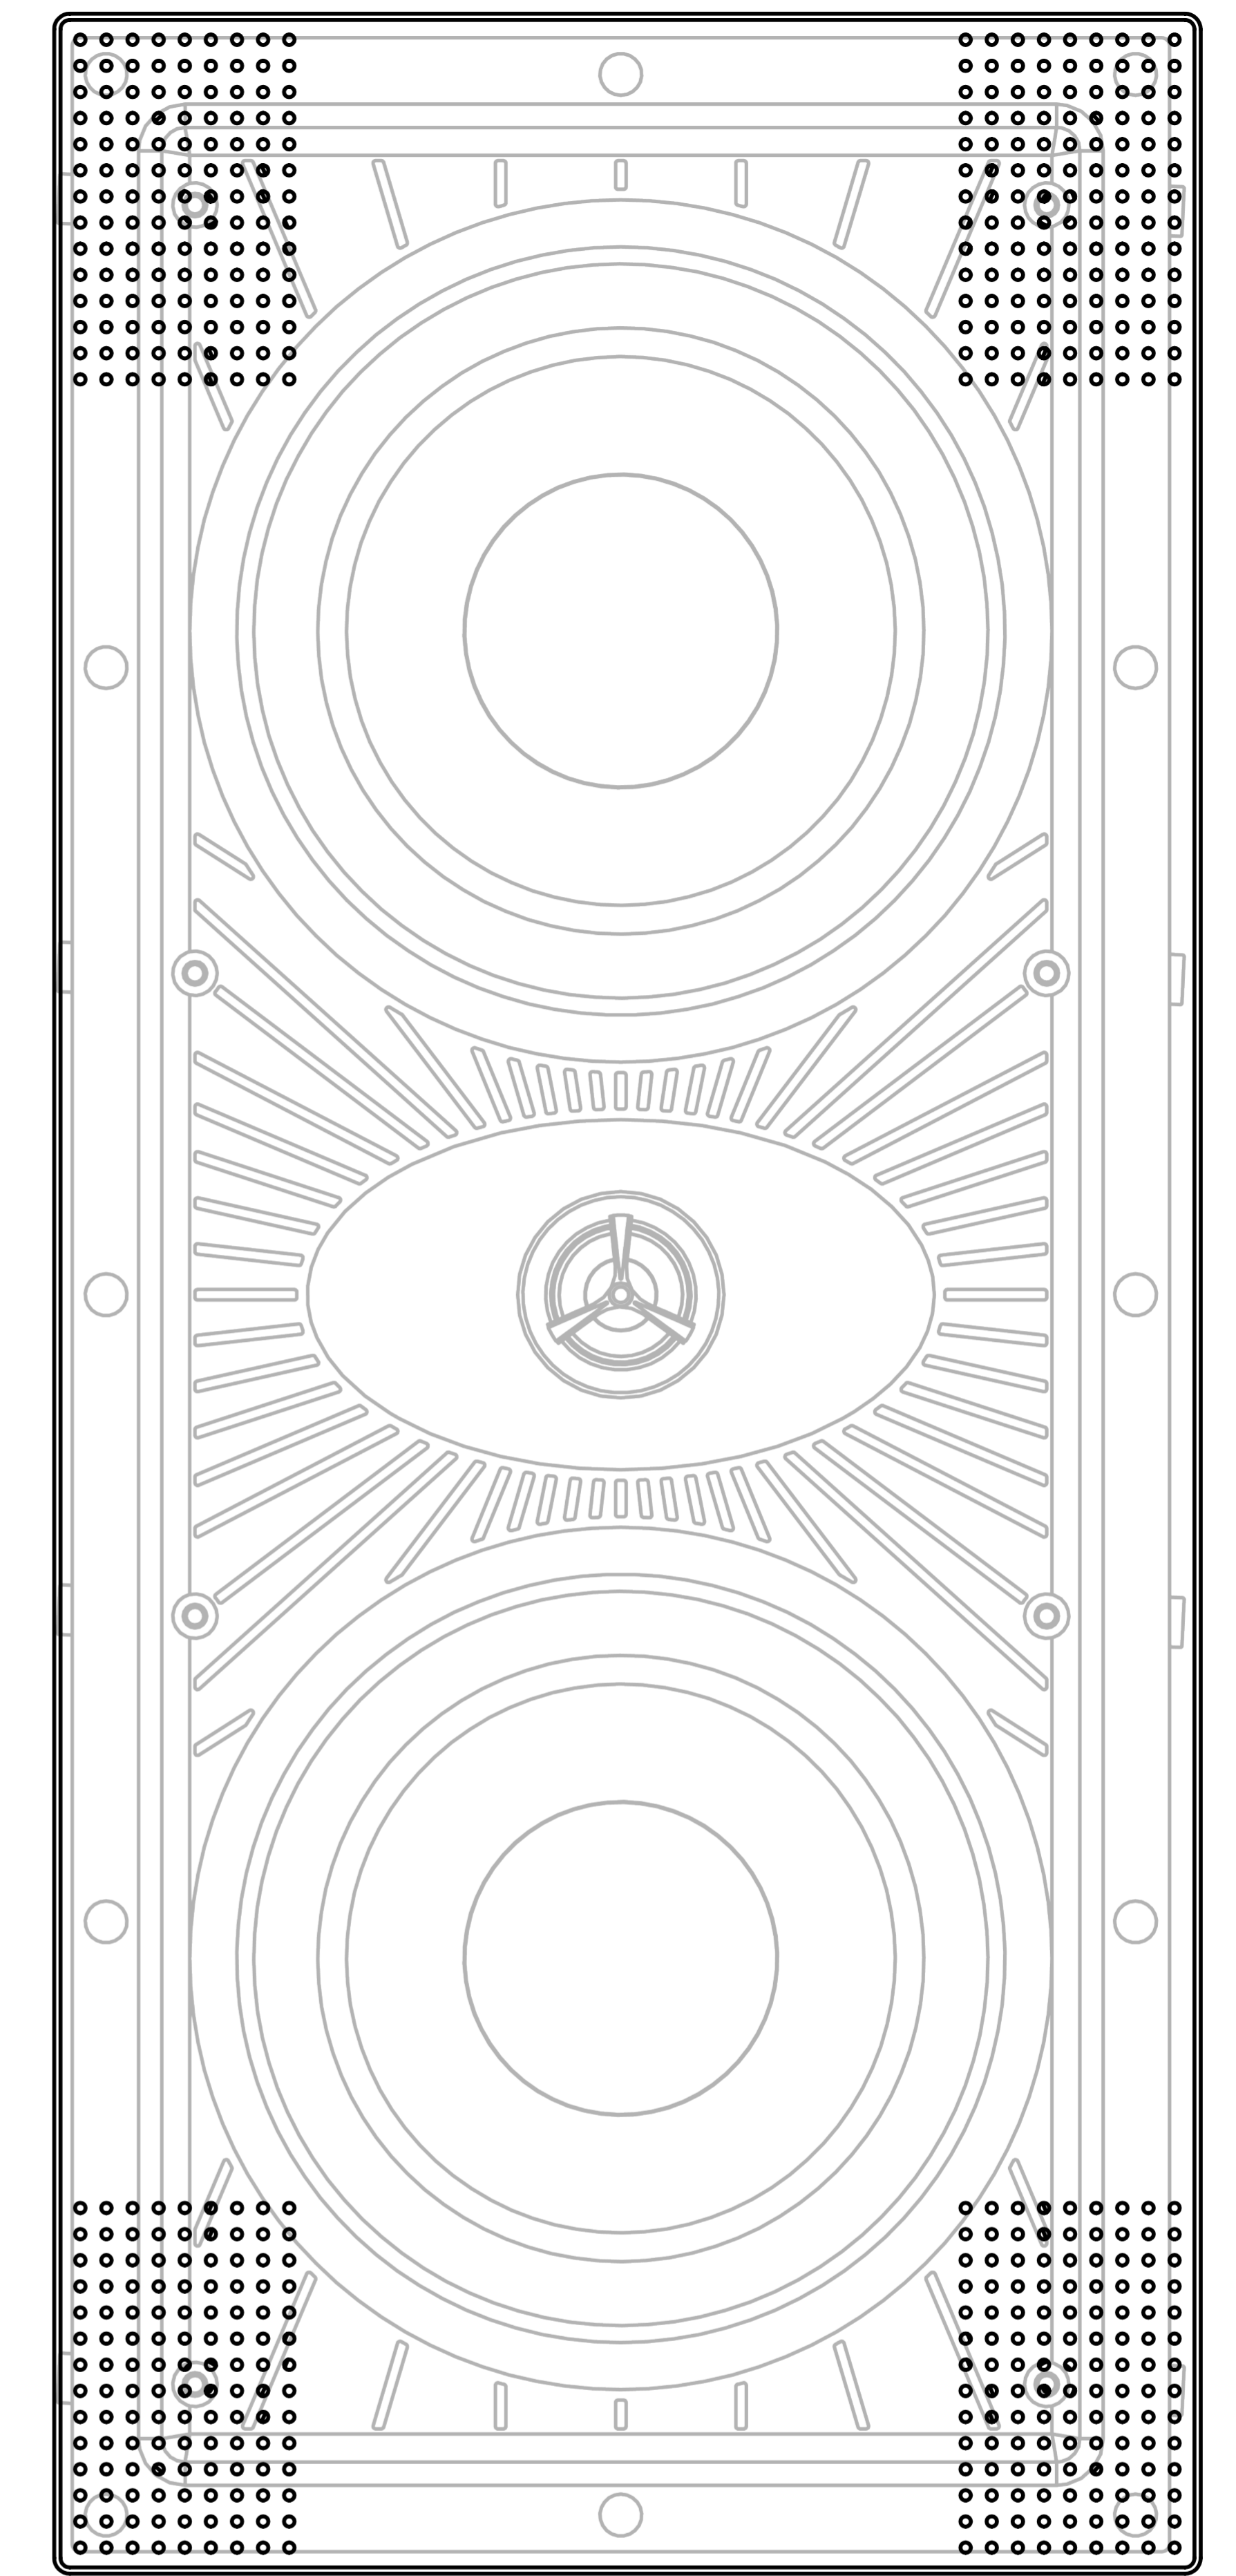

481 mm

210 mm

Speaker Dimensions  
Height: 481 mm  
Width: 210 mm

98 mm

102 mm

Speaker Depth  
Mounting: 98 mm  
Overall: 102 mm

455 mm

185 mm

Drywall Cutout Dimension  
Height: 455 mm  
Width: 185 mm

490 mm

220 mm

Speaker Dimensions  
Height: 490 mm  
Width: 220 mm  
Total height : 104 mm