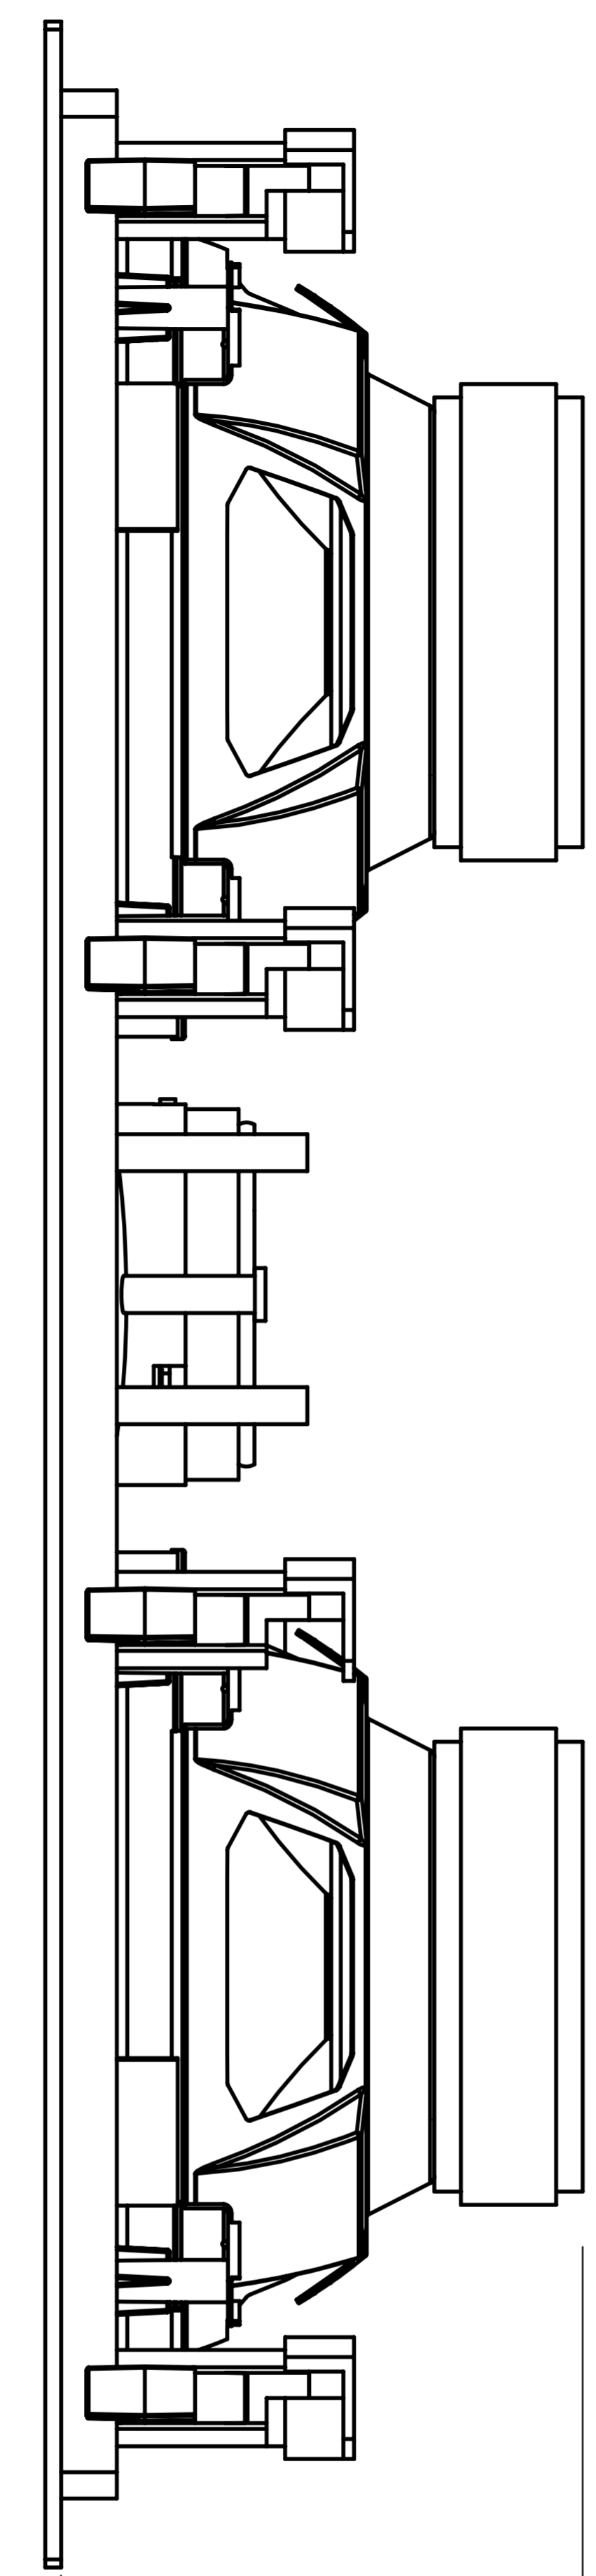

481 mm

210 mm

Speaker Dimensions  
Height: 481 mm  
Width: 210 mm

98 mm

102 mm

Speaker Depth  
Mounting: 98 mm  
Overall: 102 mm

455 mm

185 mm

Drywall Cutout Dimension  
Height: 455 mm  
Width: 185 mm

490 mm

220 mm

Speaker Dimensions  
Height: 490 mm  
Width: 220 mm  
Total height : 104 mm