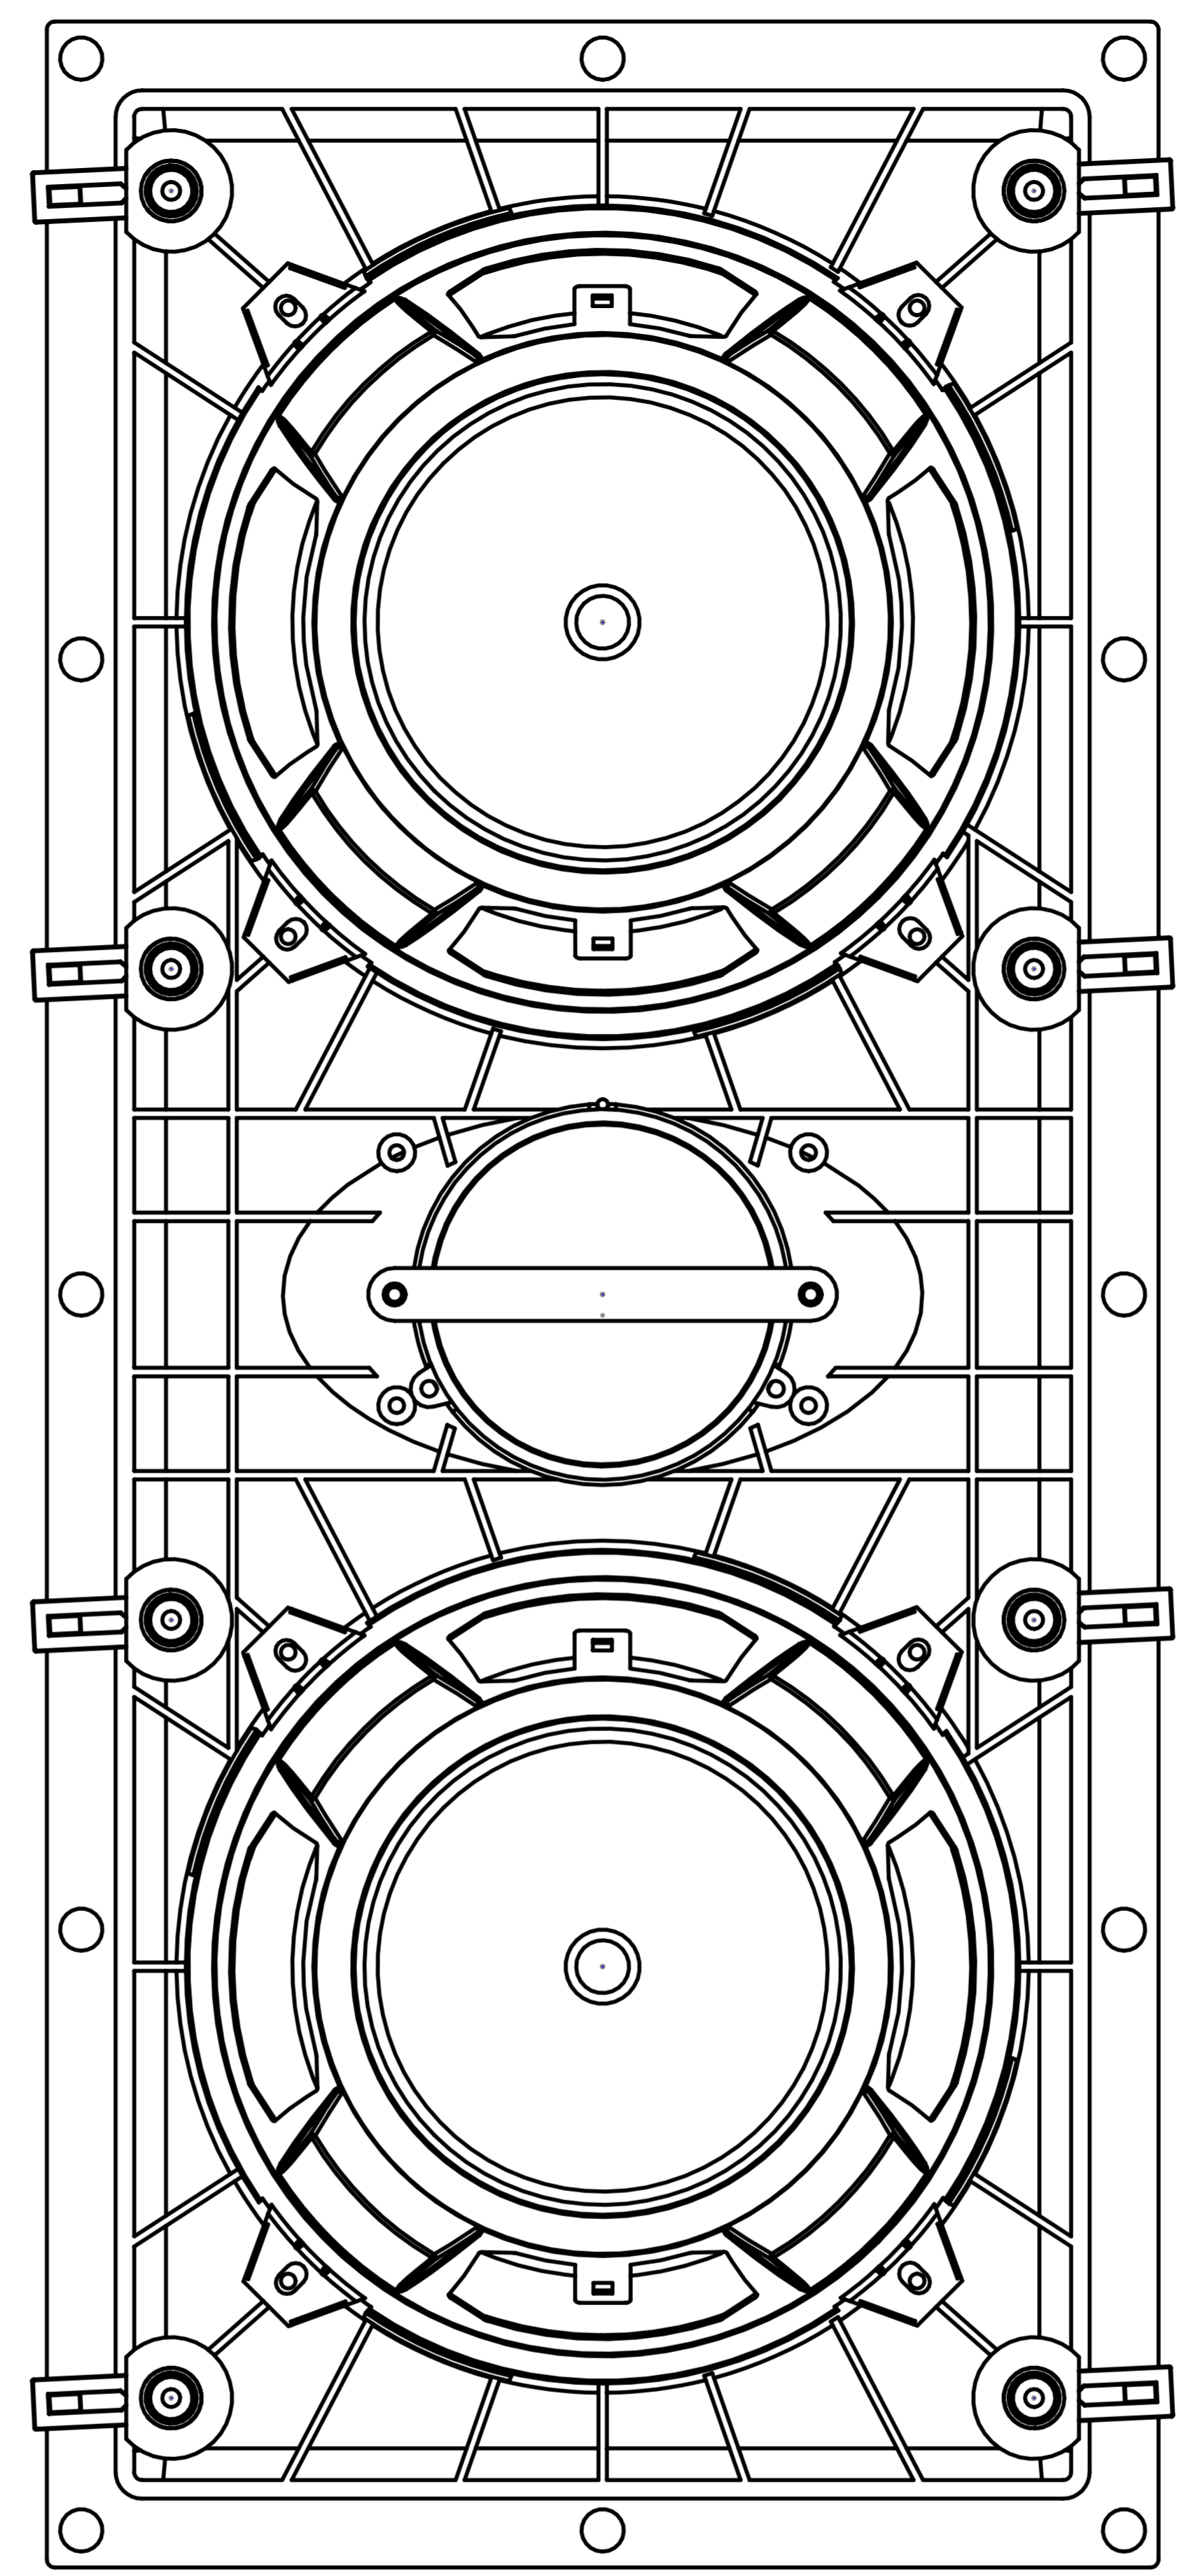

481 mm

210 mm

Speaker Dimensions  
Height: 481 mm  
Width: 210 mm

98 mm

102 mm

Speaker Depth  
Mounting: 98 mm  
Overall: 102 mm

455 mm

185 mm

Drywall Cutout Dimension  
Height: 455 mm  
Width: 185 mm

490 mm

220 mm

Speaker Dimensions  
Height: 490 mm  
Width: 220 mm  
Total height : 104 mm