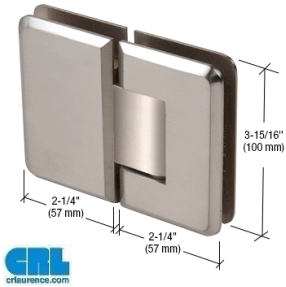

STANDOFF
HDS 1"X 1.75" In Stock = 176(BN)
HDS 1"X2" In Stock = 160(CP), 270(BN)
HDS 1"X2.5" In Stock = 96(BN)
\$3.00

Z-1020
Top Fitting
Brushed Nickel
In Stock=148
\$5.00

Z-6063
Standoff
Chrome = 1
\$5.00

A-105
Single Blank 1/8" Clear
Acrylic Mirror Plate
In Stock: 42
\$1.90

SK-MIRROR
Sikaflex 124 Mirror Grip
(10oz Cartridge)
In Stock = 256
\$ 4.00

Z-4620BN
Transom Clamp Movable
Glass-to-Glass 180° - Brushed Nickel
In Stock = 7
\$ 9.00

Stock Clearance
SALE

COL180BN
Cologne Glass to Glass Hinge
Brushed Nickel
In Stock = 14
\$39.00

VIE180SN
Vienna Glass to Glass hinges
Satin Nickel
In Stock = 3
\$69.00

VIE037SN
Vienna Wall to glass hinges
Satin Nickel
In Stock = 10
\$49.00

TBCT18CH
18" Towel bar with knob
Chrome
In Stock = 1
\$29.00

777SPBS
CRL Strike Plate
Brushed Stainless
In Stock = 1
\$2.00

BM8X24BR
Combination 8" x 24" Polished Brass
In Stock = 1
\$29.00

RTV408C
CRL RTV408 Neutral Cure Silicone
(10oz Cartridge) - Clear
In Stock = 546
\$ 5.00