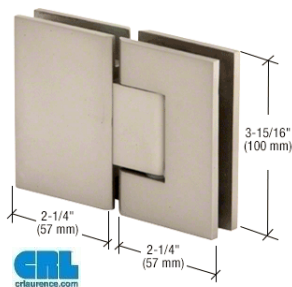

STANDOFF
HDS 1"X 1.75" In Stock = 176(BN)
HDS 1"X2" In Stock = 160(CP), 270(BN)
HDS 1"X2.5" In Stock = 96(BN)
\$3.00

Z-1020
Top Fitting
Brushed Nickel
In Stock=148
\$5.00

Z-6063
Standoff
Chrome = 1
\$5.00

A-105
Single Blank 1/8" Clear
Acrylic Mirror Plate
In Stock: 42
\$1.90

SK-MIRROR
Sikaflex 124 Mirror Grip
(10oz Cartridge)
In Stock = 256
\$ 4.00

Z-4620BN
Transom Clamp Movable
Glass-to-Glass 180° - Brushed Nickel
In Stock = 7
\$ 9.00

Stock Clearance
SALE

COL180BN
Cologne Glass to Glass Hinge
Brushed Nickel
In Stock = 14
\$39.00

VIE180SN
Vienna Glass to Glass hinges
Satin Nickel
In Stock = 3
\$69.00

VIE037SN
Vienna Wall to glass hinges
Satin Nickel
In Stock = 10
\$49.00

TBCT18CH
18" Towel bar with knob
Chrome
In Stock = 1
\$29.00

777SPBS
CRL Strike Plate
Brushed Stainless
In Stock = 1
\$2.00

BM8X24BR
Combination 8" x 24" Polished Brass
In Stock = 1
\$29.00

RTV408C
CRL RTV408 Neutral Cure Silicone
(10oz Cartridge) - Clear
In Stock = 546
\$ 5.00