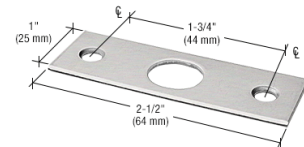

Stock Clearance
SALE

COL180BN
Cologne Glass to Glass Hinge
Brushed Nickel
In Stock = 14
\$39.00

VIE180SN
Vienna Glass to Glass hinges
Satin Nickel
In Stock = 3
\$69.00

VIE037SN
Vienna Wall to glass hinges
Satin Nickel
In Stock = 10
\$49.00

TBCT18CH
18" Towel bar with knob
Chrome
In Stock = 1
\$29.00

777SPBS
CRL Strike Plate
Brushed Stainless
In Stock = 1
\$2.00

BM8X24BR
Combination 8" x 24" Polished Brass
In Stock = 1
\$29.00

RTV408C
CRL RTV408 Neutral Cure Silicone
(10oz Cartridge) - Clear
In Stock = 546
\$ 5.00