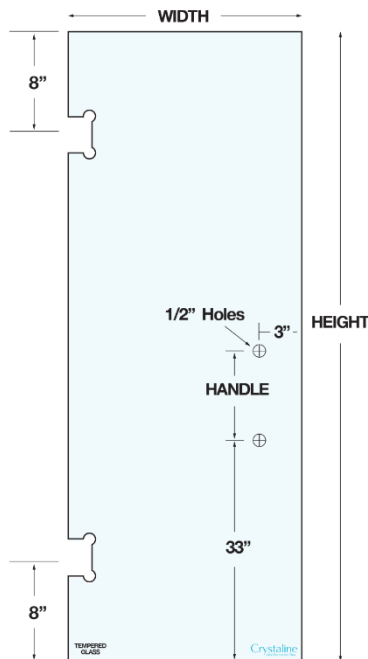

\$ 5.90

Clear Wall Mount Door

D-7824

Clear 3/8" Standard Door
77-5/8" x 24" (6" Handle)

In Stock : 9

\$39.00

Crystalline Wall Mount Door

DC-7628

3/8" CRYSTALLINE Tempered Glass Shower
Door 28" x 75-5/8" for 6" Handle

In Stock : 15

\$59.00

Clear Pivot Door

DP-7228

3/8" Clear Tempered Glass PIVOT
Door 28" x 71-5/8" for 6" Handle

In Stock : 36

\$39.00