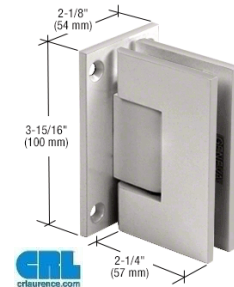

STANDOFF
HDS 1"X 1.75" In Stock = 176(BN)
HDS 1"X2" In Stock = 160(CP), 270(BN)
HDS 1"X2.5" In Stock = 96(BN)
\$3.00

Z-1020
Top Fitting
Brushed Nickel
In Stock=148
\$5.00

Z-6063
Standoff
Chrome = 1
\$5.00

A-105
Single Blank 1/8" Clear
Acrylic Mirror Plate
In Stock: 42
\$1.90

SK-MIRROR
Sikaflex 124 Mirror Grip
(10oz Cartridge)
In Stock = 256
\$ 4.00

Z-4620BN
Transom Clamp Movable
Glass-to-Glass 180° - Brushed Nickel
In Stock = 7
\$ 9.00

Stock Clearance
SALE

COL180BN
Cologne Glass to Glass Hinge
Brushed Nickel
In Stock = 14
\$39.00

VIE180SN
Vienna Glass to Glass hinges
Satin Nickel
In Stock = 3
\$69.00

VIE037SN
Vienna Wall to glass hinges
Satin Nickel
In Stock = 10
\$49.00

TBCT18CH
18" Towel bar with knob
Chrome
In Stock = 1
\$29.00

777SPBS
CRL Strike Plate
Brushed Stainless
In Stock = 1
\$2.00

BM8X24BR
Combination 8" x 24" Polished Brass
In Stock = 1
\$29.00

RTV408C
CRL RTV408 Neutral Cure Silicone
(10oz Cartridge) - Clear
In Stock = 546
\$ 5.00