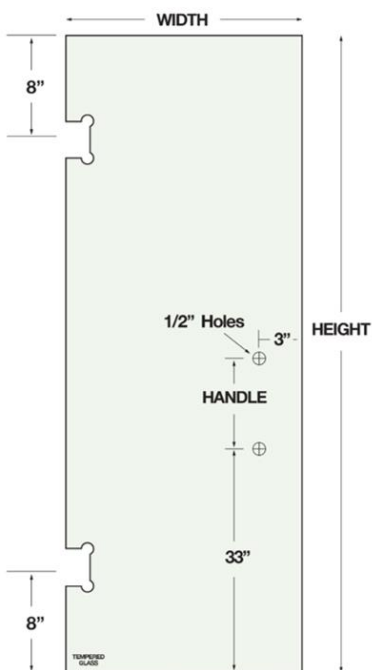

TBCT18CH
18" Towel bar with knob
Chrome
In Stock = 1
\$29.00

777SPBS
CRL Strike Plate
Brushed Stainless
In Stock = 1
\$2.00

BM8X24BR
Combination 8" x 24" Polished Brass
In Stock = 1
\$29.00

RTV408C
CRL RTV408 Neutral Cure Silicone
(10oz Cartridge) - Clear
In Stock = 546
\$ 5.00

\$ 5.90

Clear Wall Mount Door

D-7824

Clear 3/8" Standard Door
77-5/8" x 24" (6" Handle)

In Stock : 9

\$39.00

Crystalline Wall Mount Door

DC-7628

3/8" CRYSTALLINE Tempered Glass Shower
Door 28" x 75-5/8" for 6" Handle

In Stock : 15

\$59.00

Clear Pivot Door

DP-7228

3/8" Clear Tempered Glass PIVOT
Door 28" x 71-5/8" for 6" Handle

In Stock : 36

\$39.00