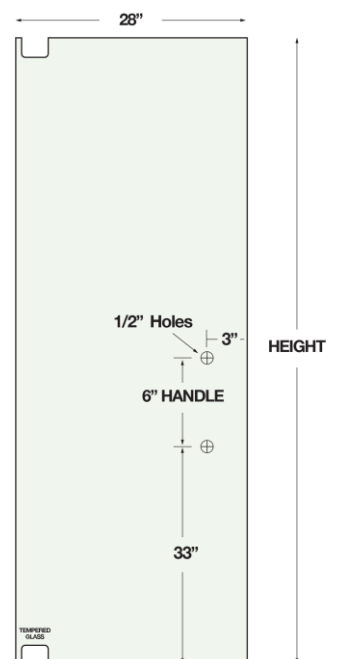

\$ 5.90

Clear Wall Mount Door

D-7824

Clear 3/8" Standard Door
77-5/8" x 24" (6" Handle)

In Stock : 9

\$39.00

Crystalline Wall Mount Door

DC-7628

3/8" CRYSTALLINE Tempered Glass Shower
Door 28" x 75-5/8" for 6" Handle

In Stock : 15

\$59.00

Clear Pivot Door

DP-7228

3/8" Clear Tempered Glass PIVOT
Door 28" x 71-5/8" for 6" Handle

In Stock : 36

\$39.00