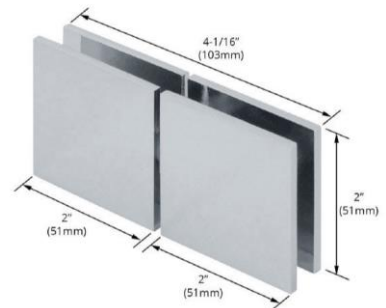

STANDOFF
HDS 1"X 1.75" In Stock = 176(BN)
HDS 1"X2" In Stock = 160(CP), 270(BN)
HDS 1"X2.5" In Stock = 96(BN)
\$3.00

Z-1020
Top Fitting
Brushed Nickel
In Stock=148
\$5.00

Z-6063
Standoff
Chrome = 1
\$5.00

A-105
Single Blank 1/8" Clear
Acrylic Mirror Plate
In Stock: 42
\$1.90

SK-MIRROR
Sikaflex 124 Mirror Grip
(10oz Cartridge)
In Stock = 256
\$ 4.00

Z-4620BN
Transom Clamp Movable
Glass-to-Glass 180° - Brushed Nickel
In Stock = 7
\$ 9.00