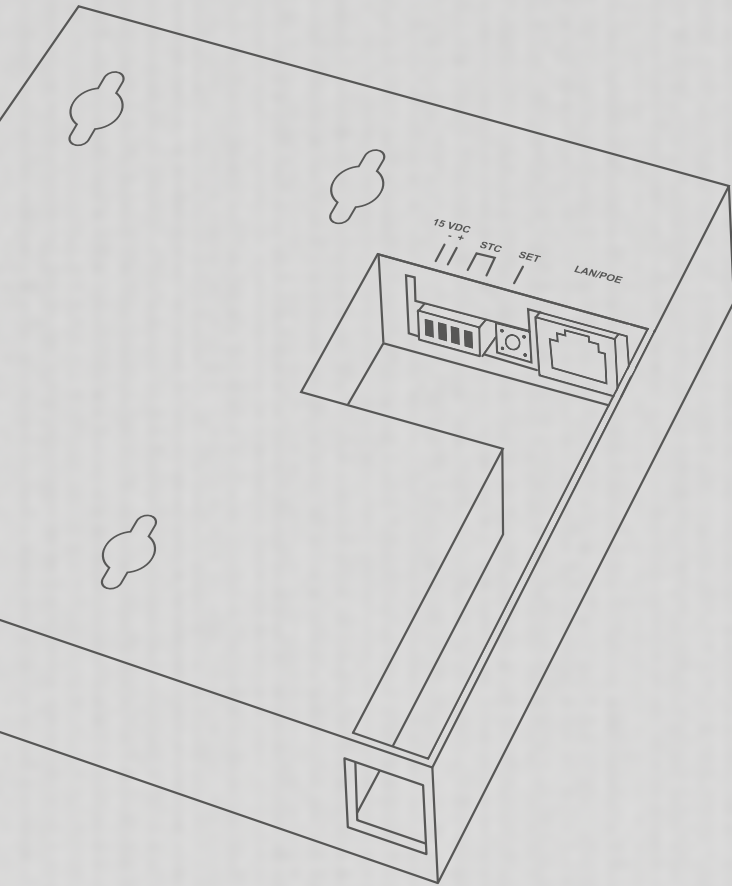

A1061W
IP DOOR CHIME

TECHNICAL SPECIFICATIONS

Dimensions	125 x 119 x 26 mm (H x W x D) 4,92 x 4,68 x 1,02 in (H x W x D)
Power supply	15 V DC or Power over Ethernet (PoE 802.3af Mode-A)
Operating conditions	0 to +55°C / 32 to 131°F Relative Humidity 10% to 85% (non condensing)
Connectors	1 x RJ45 jack (10/100 Base-T) 4 x Screw terminal
Loudspeaker	102 dB
WiFi	2.4 GHz, 802.11 b/g/n, internal antenna
PoE	IEEE 802.3 af/at
Housing	Polycarbonate, UV-resistant
System requirements	<p>Mobile Device: Newest iOS on iPhone/iPad, newest Android on Smartphone/Tablet</p> <p>Internet: High-Speed Landline Broadband Internet connection, DSL, Cable or fiber optic, no socks or Proxy server</p> <p>Network: 802.11 b/g/n 2.4 GHz or Ethernet Network, with DHCP</p> <p>Compatible with all DoorBird IP Video Door Stations.</p>
Scope of delivery	<p>1 x IP Door Chime</p> <p>1 x Network Cable</p> <p>1 x Power supply unit (mains adaptor) with four country-specific adaptors (110 - 240 V AC to 15 V DC)</p> <p>1 x Small parts</p> <p>1 x Installation manual</p>
Approvals	CE, FCC, IC, RoHS, IP50
Weight	200 g
EAN	4260423860353