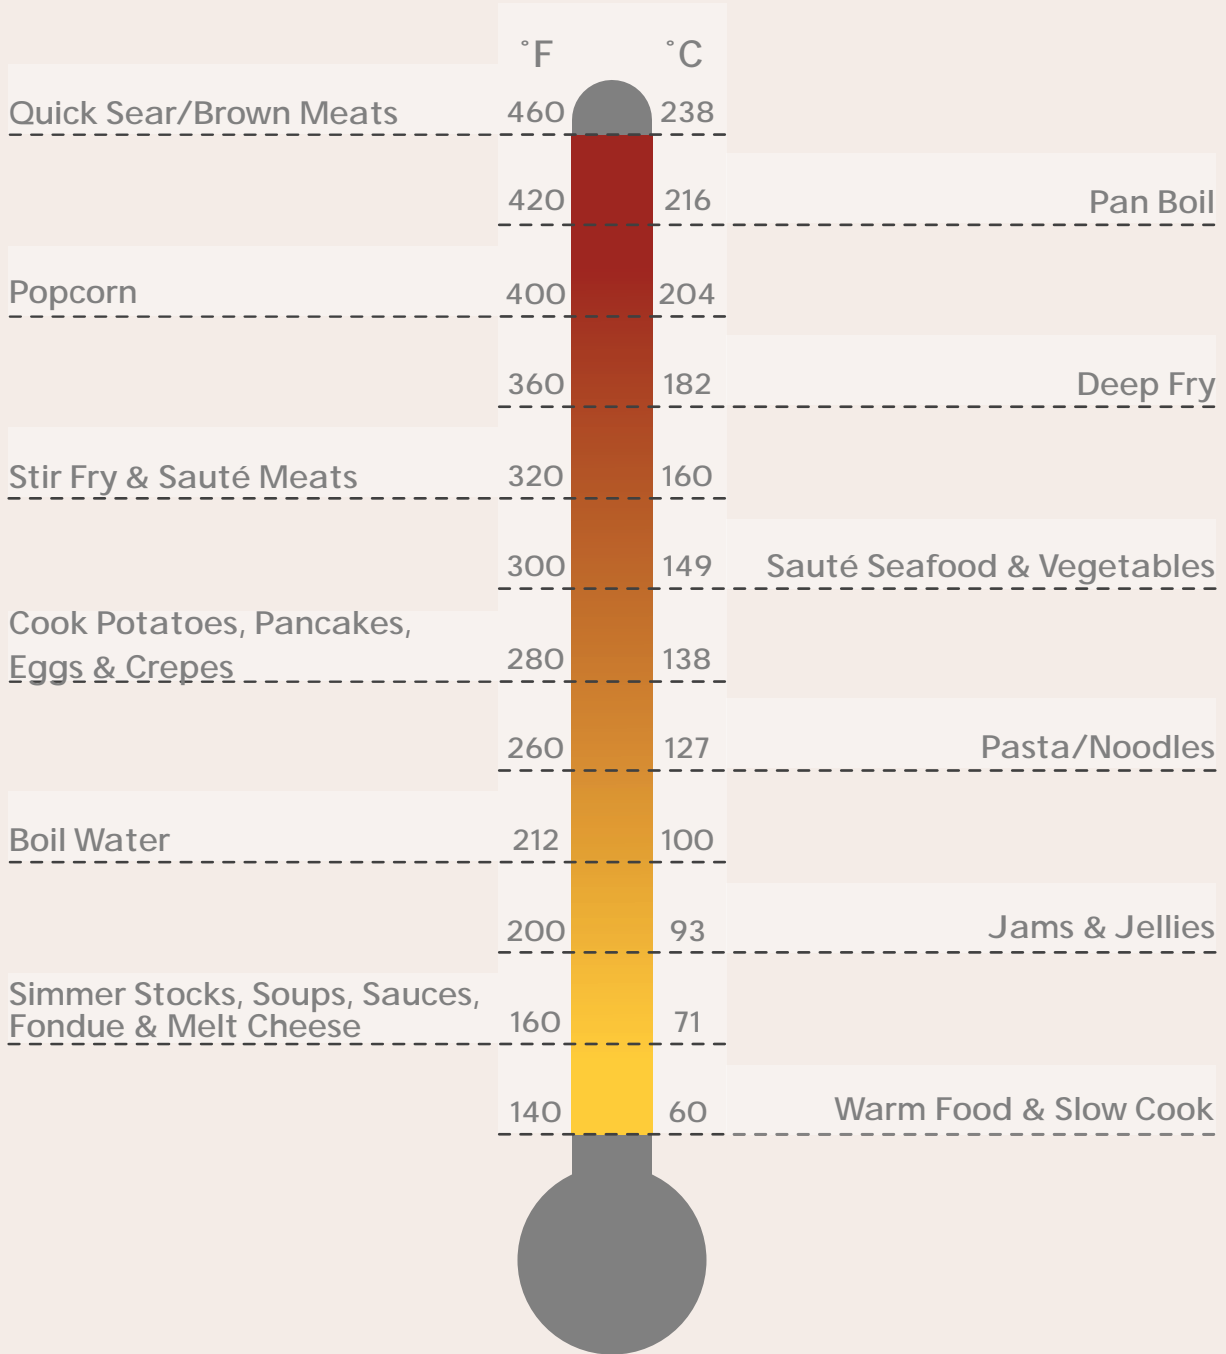

EUR — KITCHEN

PORTABLE INDUCTION COOKTOP

Cooking Temperature Guide

WATTAGE

Low = 200W

Medium = 1000W

High = 1800W

Disclaimer: Cooking Temperature Guide is for reference purposes only. Please ensure food is cooked appropriately before consuming.