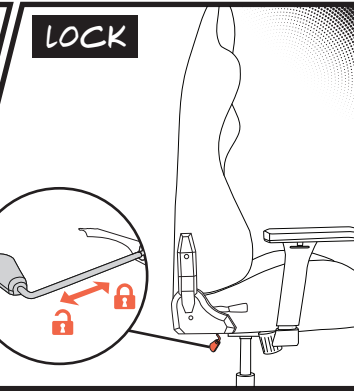

03

L R

05

LEFT

Adjustor bolts x4

04

Make sure a seat & back is **VERTICALLY ATTACHED** (no gap in between). If not, the holes will not be aligned.

06

RIGHT

Adjustor bolts x4

Almost done! If there is any problem, contact Team Neo Chair.
support@neochair.com

SAFETY INFORMATION

- This product is designed for **one person** to sit at a time.
- DO NOT** use the chair unless all bolts, screws and knobs are tight
- DO NOT** use the chair if any of the components is missing or damaged.
- DO NOT** stand on the chair as a step stool or a ladder.
- DO NOT** tilt the chair forward, left, or right while sitting.
- Be careful **NOT TO FALL** off from the chair.
- Be careful, as some parts may be **sharp and heavy**.
- Regularly check and tighten all bolts, screws, and knobs.
- Failure to follow these warnings may cause **serious injuries**.
- Be careful **not to hit** the furniture edges.
- Keep in a **dry and cool** place.
- When **moving** the object, proceed with **caution**.

WE ARE HERE FOR YOU!
WHenever you need us, just contact team NEO CHAIR

support@neochair.com

When you lay it down at 180 degrees, you may hear popping noises. This is not a defect of the product.

TAG US IN YOUR PHOTO!