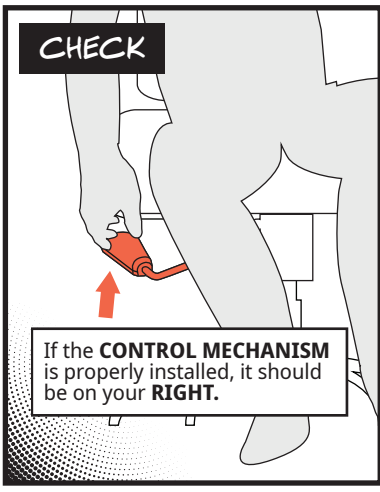

When you lay it down at 180 degrees, you may hear popping noises. This is not a defect of the product.