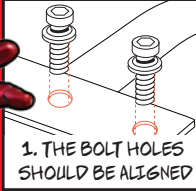

IMPORTANT NOTICE!