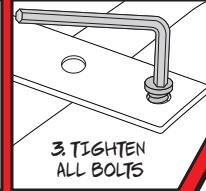

IMPORTANT NOTICE!