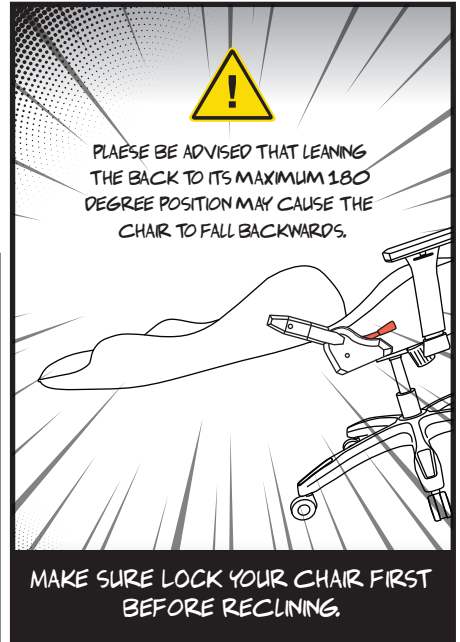

When you lay it down at 180 degrees, you may hear popping noises. This is not a defect of the product.