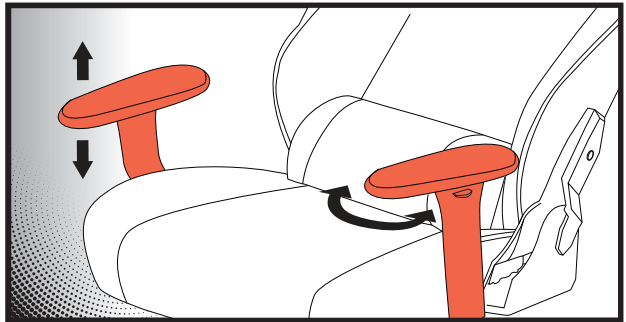

When you lay it down at 180 degrees, you may hear popping noises. This is not a defect of the product.