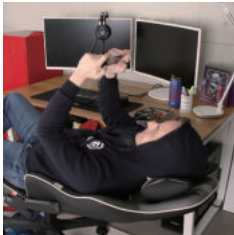

NEOCHAIR NEOCHAIR_GAMING WWW.NEOCHAIR.COM

WE WANT TO MAKE SURE THAT YOUR NEW CHAIR FEELS LIKE AN UPGRADE.
PLEASE REACH OUT TO US IF THERE IS ANY PROBLEM.
OUR DOORS ARE ALWAYS OPEN FOR YOUR FEEDBACK.

support@neochair.com