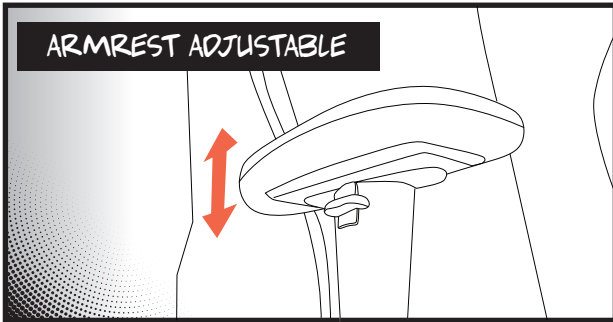

When you lay it down at 180 degrees, you may hear popping noises. This is not a defect of the product.