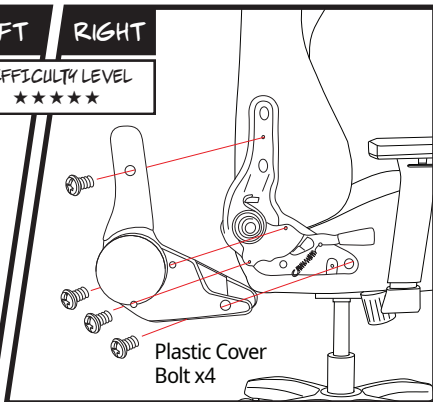

02 Tilting Bolts x4

TILTING ASSEMBLY SEQUENCE

ASSEMBLY OF BOLTS 1 AND 2 → ASSEMBLY OF BOLTS 3 AND 4 → TIGHTEN ALL FOUR BOLTS

LOOSE BOLT ALERT! When the bolts seem loose, detach the armrests and try inserting the bolts directly into their holes. Contact Neo Chair if the problem persists.

03

L R

05

LEFT

Adjustor bolts x4

04

Make sure a seat & back is **VERTICALLY ATTACHED** (no gap in between). If not, the holes will not be aligned.

06

RIGHT

Adjustor bolts x4

Almost done! If there is any problem, contact Team Neo Chair.
support@neochair.com

SAFETY INFORMATION

- This product is designed for **one person** to sit at a time.
- DO NOT** use the chair unless all bolts, screws and knobs are tight
- DO NOT** use the chair if any of the components is missing or damaged.
- DO NOT** stand on the chair as a step stool or a ladder.
- DO NOT** tilt the chair forward, left, or right while sitting.
- Be careful **NOT TO FALL** off from the chair.
- Be careful, as some parts may be **sharp and heavy**.
- Regularly check and tighten all bolts, screws, and knobs.
- Failure to follow these warnings may cause **serious injuries**.
- Be careful **not to hit** the furniture edges.
- Keep in a **dry and cool** place.
- When **moving** the object, proceed with **caution**.