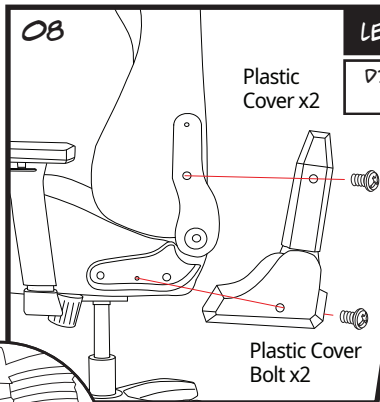

02 Tilting Bolts x4

TILTING ASSEMBLY SEQUENCE

ASSEMBLY OF BOLTS 1 AND 2 → ASSEMBLY OF BOLTS 3 AND 4 → TIGHTEN ALL FOUR BOLTS

LOOSE BOLT ALERT! When the bolts seem loose, detach the armrests and try inserting the bolts directly into their holes. Contact Neo Chair if the problem persists.

03

L R

05

LEFT

Adjustor bolts x4

04

Make sure a seat & back is **VERTICALLY ATTACHED** (no gap in between). If not, the holes will not be aligned.

06

RIGHT

Adjustor bolts x4

Almost done! If there is any problem, contact Team Neo Chair.
support@neochair.com

SAFETY INFORMATION

- This product is designed for **one person** to sit at a time.
- DO NOT** use the chair unless all bolts, screws and knobs are tight
- DO NOT** use the chair if any of the components is missing or damaged.
- DO NOT** stand on the chair as a step stool or a ladder.
- DO NOT** tilt the chair forward, left, or right while sitting.
- Be careful **NOT TO FALL** off from the chair.
- Be careful, as some parts may be **sharp and heavy**.
- Regularly check and tighten all bolts, screws, and knobs.
- Failure to follow these warnings may cause **serious injuries**.
- Be careful **not to hit** the furniture edges.
- Keep in a **dry and cool** place.
- When **moving** the object, proceed with **caution**.