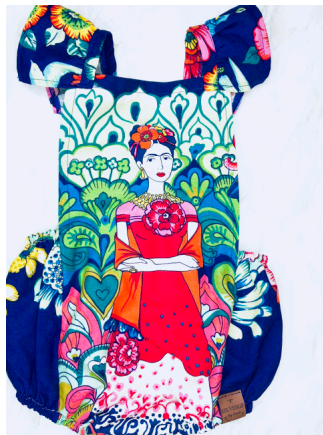

12-18 months

WHITE STRIPE
SE-RP-01-WT

TURQ STRIPE
SE-RP-02-TQ

RED STRIPE
SE-RP-03-RD

BROWN STRIPE
SE-RP-04-BN

FRIDA FLUTTER SLEEVE

Printed on 100% cotton, criss cross flutter straps and peel snap closures.

WHOLESALE \$36

Retail \$72

SIZES

3-6 months

6-12 months

12-18 months

RED FRIDA
FS-RP-01-RD

GREEN FRIDA
FS-RP-02-GN

BACK VIEW