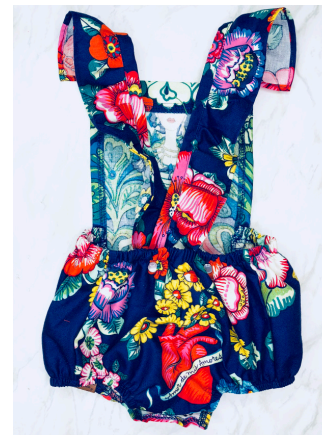

12-18 months

WHITE STRIPE
SE-RP-01-WT

TURQ STRIPE
SE-RP-02-TQ

RED STRIPE
SE-RP-03-RD

BROWN STRIPE
SE-RP-04-BN

FRIDA FLUTTER SLEEVE

Printed on 100% cotton, criss cross flutter straps and peel snap closures.

WHOLESALE \$36

Retail \$72

SIZES

3-6 months

6-12 months

12-18 months

RED FRIDA
FS-RP-01-RD

GREEN FRIDA
FS-RP-02-GN

BACK VIEW