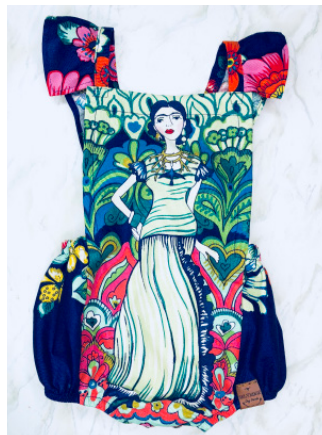

12-18 months

WHITE STRIPE
SE-RP-01-WT

TURQ STRIPE
SE-RP-02-TQ

RED STRIPE
SE-RP-03-RD

BROWN STRIPE
SE-RP-04-BN

FRIDA FLUTTER SLEEVE

Printed on 100% cotton, criss cross flutter straps and peel snap closures.

WHOLESALE \$36

Retail \$72

SIZES

3-6 months

6-12 months

12-18 months

RED FRIDA
FS-RP-01-RD

GREEN FRIDA
FS-RP-02-GN

BACK VIEW

Blankets

SERAPE BABY BLANKET

Pre-shrunk
100% Cotton Serape front
100% Polyester Minky back

WHOLESALE \$42

Retail \$84

ONE SIZE

36"x 26"

WHITE SERAPE
SE-BL-01-WT