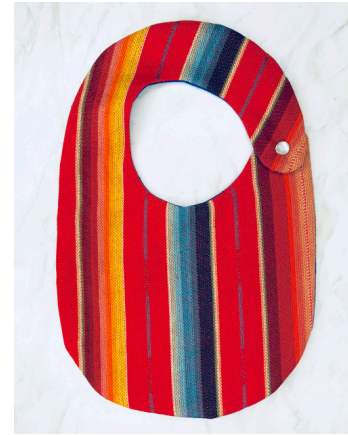

RED SERAPE
SE-BIB-RD-03