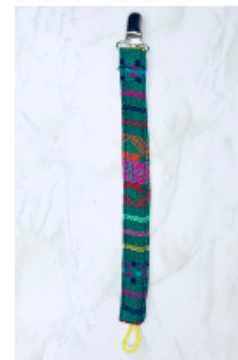

GREEN DIAMOND
CB-PC-DIA-01-GN