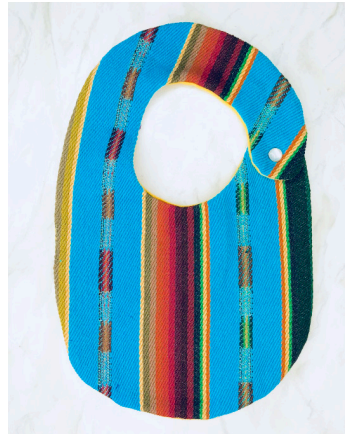

WHOLESALE \$10.75

Retail \$21.50

DIMENSIONS

Length: 6"

Circumference: 17"

TURQ SERAPE
SE-BB-02-TQ

RED SERAPE
SE-BB-02-RD

BROWN SERAPE
SE-BB-04-BN

Bibs

SERAPE BIBS

100% Cotton fabric with solid fleece back and pearl snap button.

WHOLESALE \$10.75

Retail \$21.50

ONE SIZE

Length: 13"

Width: 9"

Circumference: 14"-15"

WHITE SERAPE
SE-BIB-WT-01

TURQ SERAPE
SE-BIB-TQ-02

RED SERAPE
SE-BIB-RD-03

BROWN SERAPE
SE-BIB-BN-04

Bib Sets

SERAPE BIB SET

100% Cotton fabric with solid fleece back and pearl snap button.