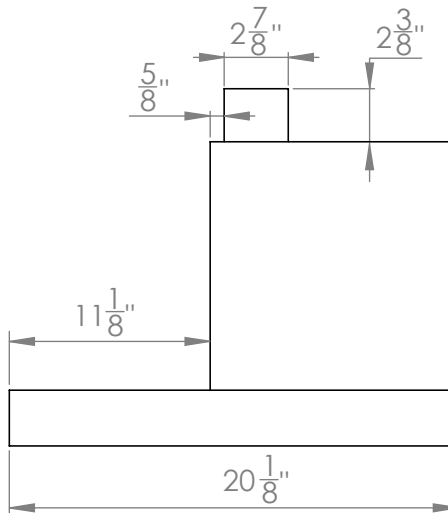

WM-739SS-30

TOP

FRONT

SIDE

CHIMNEY COVERS

All measurements are in inches

WM-739SS-36

TOP

FRONT

SIDE

CHIMNEY COVERS

All measurements are in inches