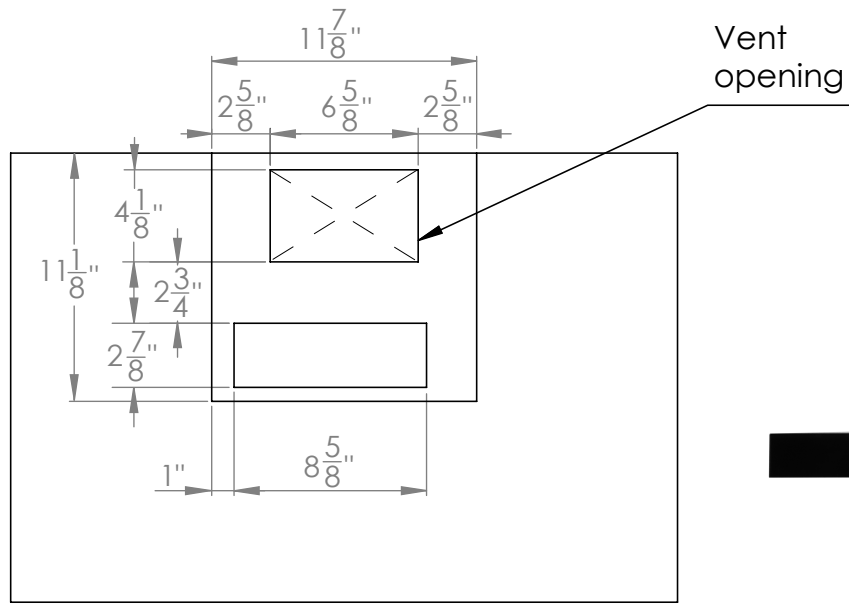

WM-739SS-30

TOP

FRONT

SIDE

CHIMNEY COVERS

All measurements are in inches

WM-739SS-36

TOP

FRONT

SIDE

CHIMNEY COVERS

All measurements are in inches