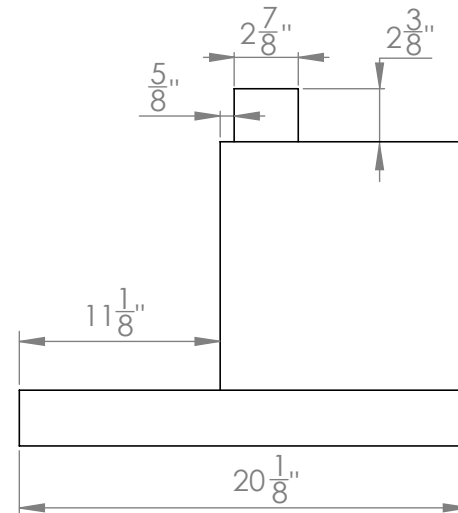

WM-739SS-30

TOP

FRONT

SIDE

CHIMNEY COVERS

All measurements are in inches

WM-739SS-36

TOP

FRONT

SIDE

CHIMNEY COVERS

All measurements are in inches