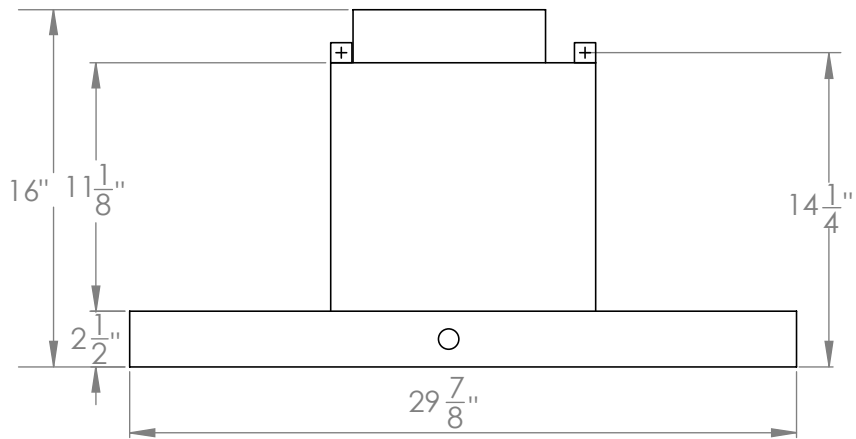

WM-739SS-30

TOP

FRONT

SIDE

CHIMNEY COVERS

All measurements are in inches

WM-739SS-36

TOP

FRONT

SIDE

CHIMNEY COVERS

All measurements are in inches