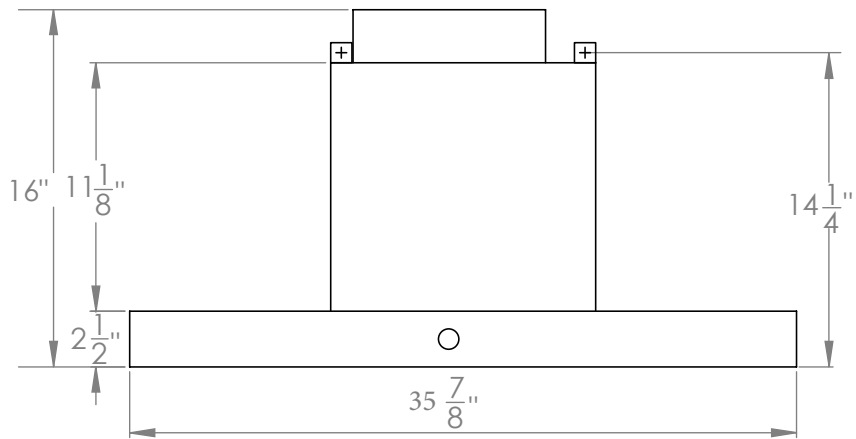

WM-739SS-30

TOP

FRONT

SIDE

CHIMNEY COVERS

All measurements are in inches

WM-739SS-36

TOP

FRONT

SIDE

CHIMNEY COVERS

All measurements are in inches