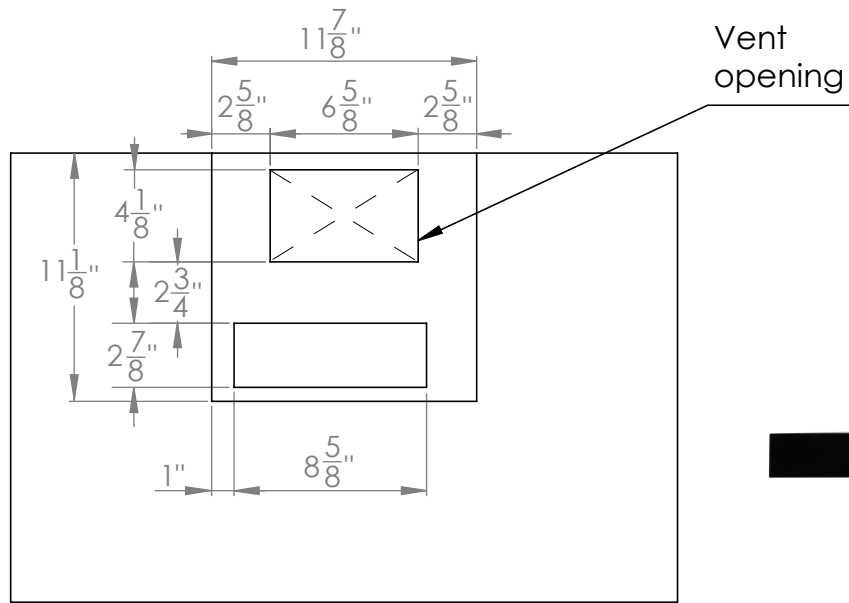

WM-739SS-30

TOP

FRONT

SIDE

CHIMNEY COVERS

All measurements are in inches

WM-739SS-36

TOP

FRONT

SIDE

CHIMNEY COVERS

All measurements are in inches