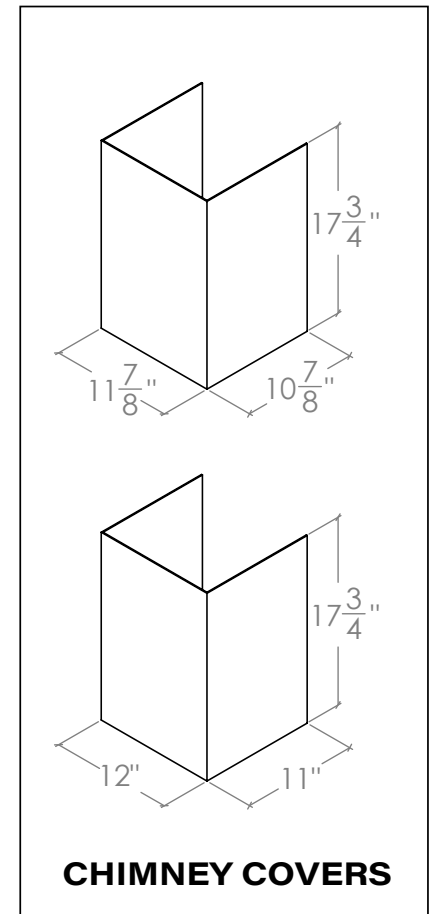

WM-739SS-30

TOP

FRONT

SIDE

CHIMNEY COVERS

All measurements are in inches

WM-739SS-36

TOP

FRONT

SIDE

CHIMNEY COVERS

All measurements are in inches