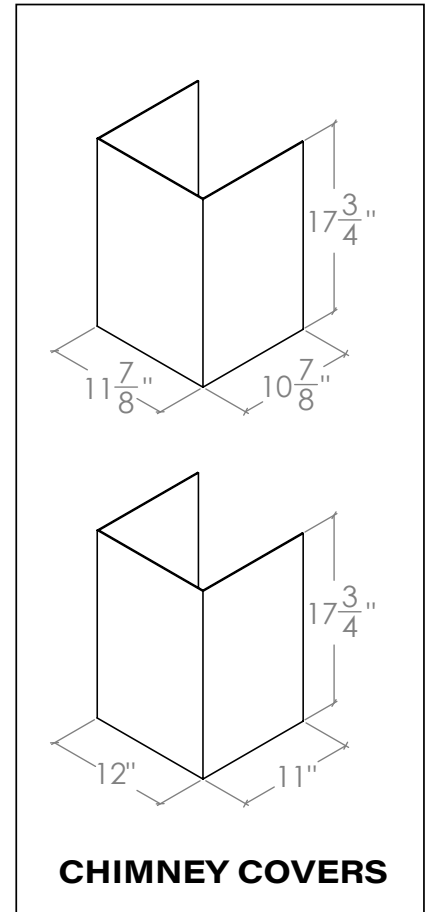

WM-739SS-30

TOP

FRONT

SIDE

CHIMNEY COVERS

All measurements are in inches

WM-739SS-36

TOP

FRONT

SIDE

CHIMNEY COVERS

All measurements are in inches