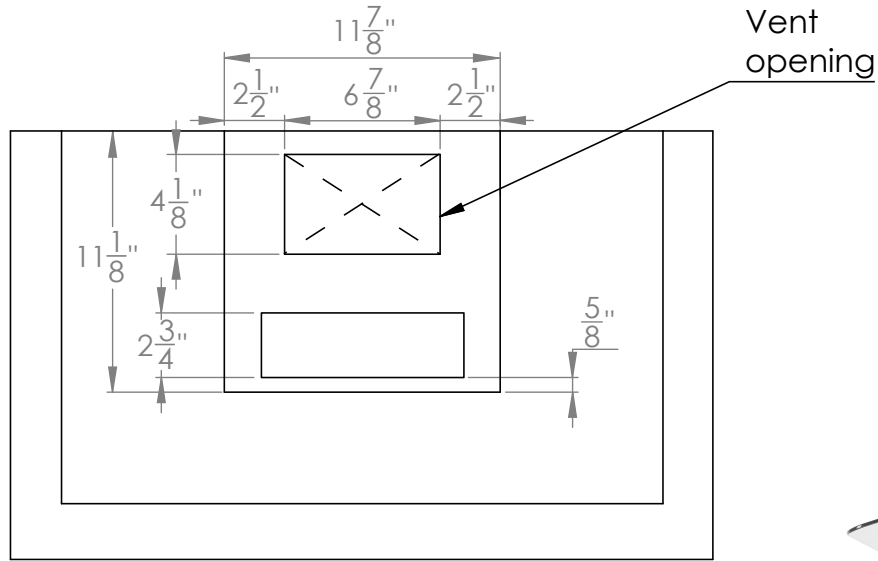

# WM-639SS-30

Vent opening

**TOP**

**FRONT**

**SIDE**

**CHIMNEY COVERS**

All measurements are in inches

# WM-639SS-36

**TOP**

**FRONT**

**SIDE**

**CHIMNEY COVERS**

All measurements are in inches