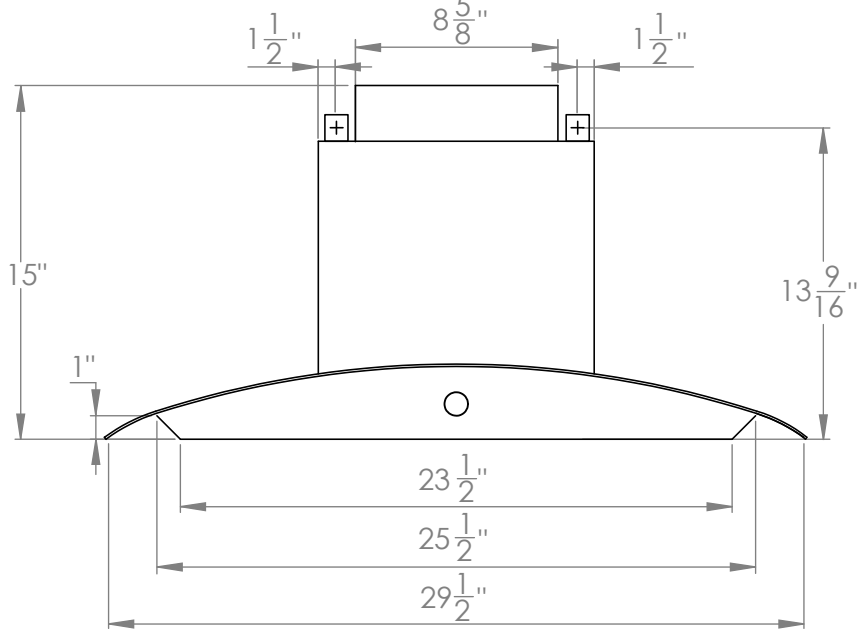

# WM-639SS-30

Vent opening

**TOP**

**FRONT**

**SIDE**

**CHIMNEY COVERS**

All measurements are in inches

# WM-639SS-36

**TOP**

**FRONT**

**SIDE**

**CHIMNEY COVERS**

All measurements are in inches