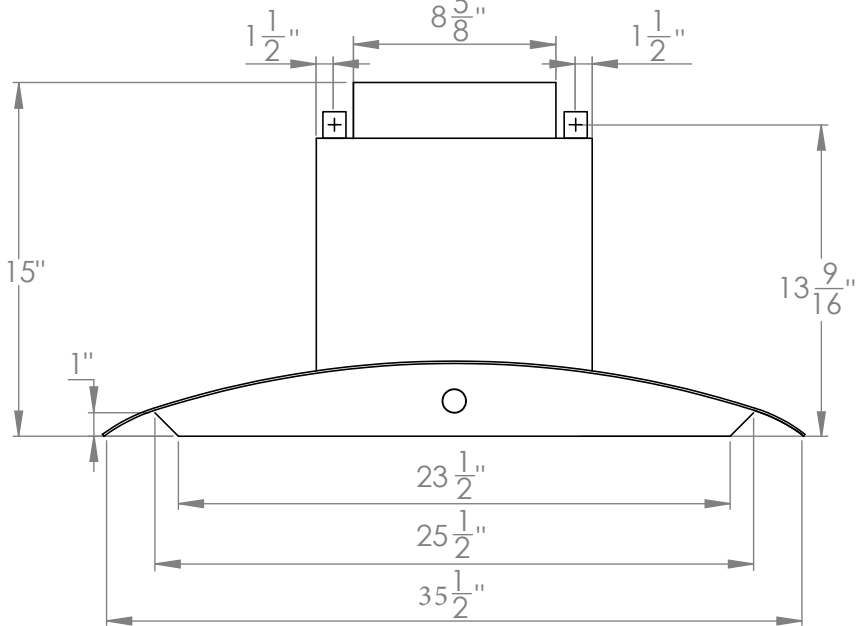

# WM-639SS-30

Vent opening

**TOP**

**FRONT**

**SIDE**

**CHIMNEY COVERS**

All measurements are in inches

# WM-639SS-36

**TOP**

**FRONT**

**SIDE**

**CHIMNEY COVERS**

All measurements are in inches