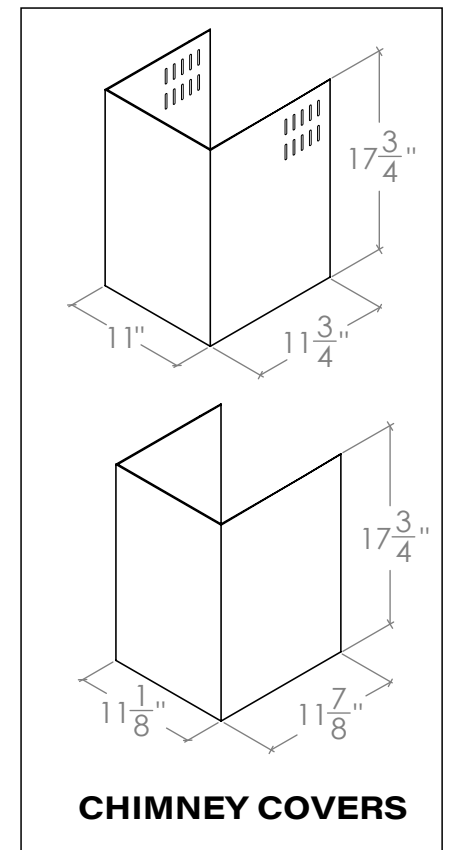

# WM-639SS-30

Vent opening

**TOP**

**FRONT**

**SIDE**

**CHIMNEY COVERS**

All measurements are in inches

# WM-639SS-36

**TOP**

**FRONT**

**SIDE**

**CHIMNEY COVERS**

All measurements are in inches