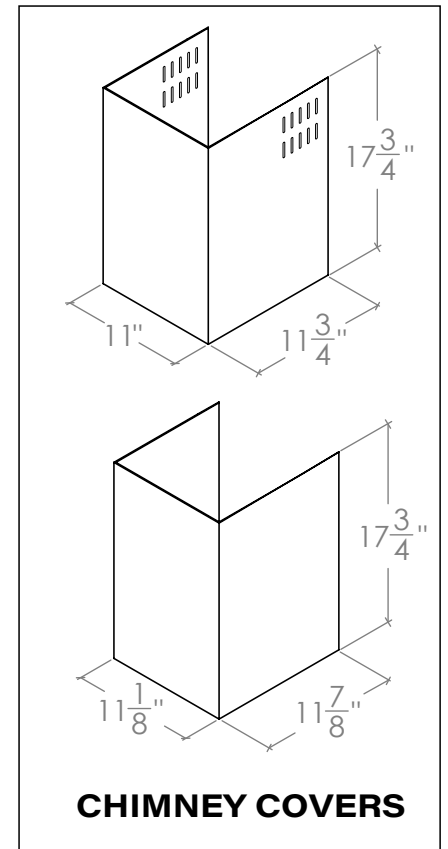

# WM-639SS-30

Vent opening

**TOP**

**FRONT**

**SIDE**

**CHIMNEY COVERS**

All measurements are in inches

# WM-639SS-36

**TOP**

**FRONT**

**SIDE**

**CHIMNEY COVERS**

All measurements are in inches