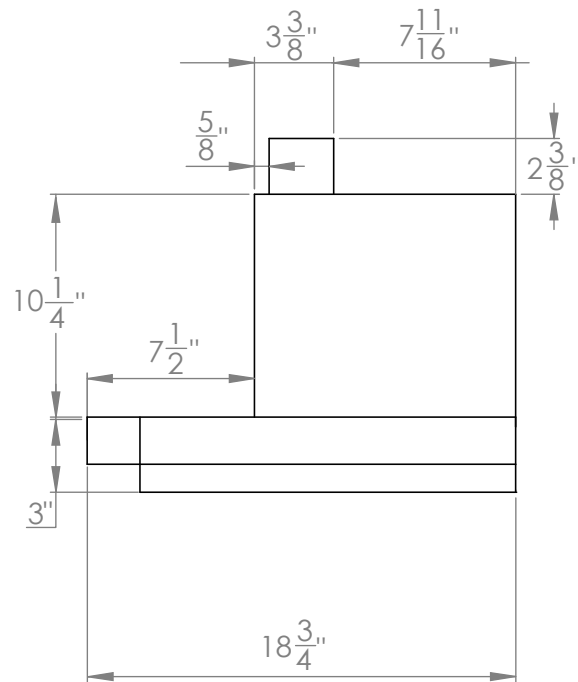

# WM-639SS-30

Vent opening

**TOP**

**FRONT**

**SIDE**

**CHIMNEY COVERS**

All measurements are in inches

# WM-639SS-36

**TOP**

**FRONT**

**SIDE**

**CHIMNEY COVERS**

All measurements are in inches