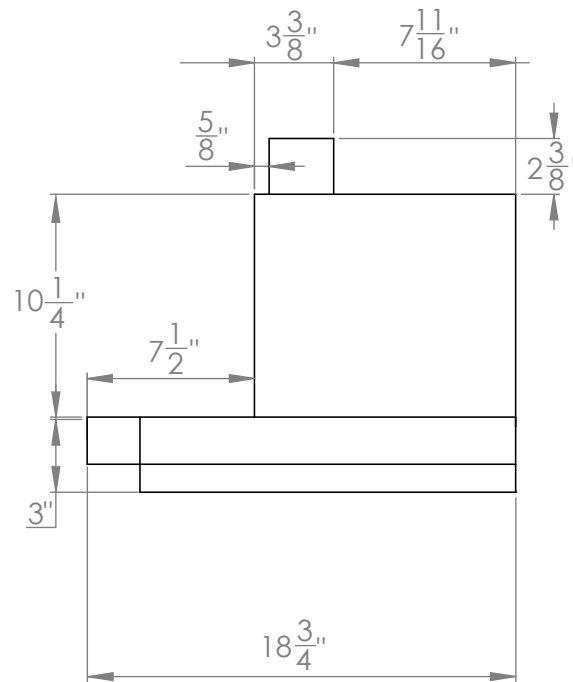

# WM-639SS-30

Vent opening

**TOP**

**FRONT**

**SIDE**

**CHIMNEY COVERS**

All measurements are in inches

# WM-639SS-36

**TOP**

**FRONT**

**SIDE**

**CHIMNEY COVERS**

All measurements are in inches