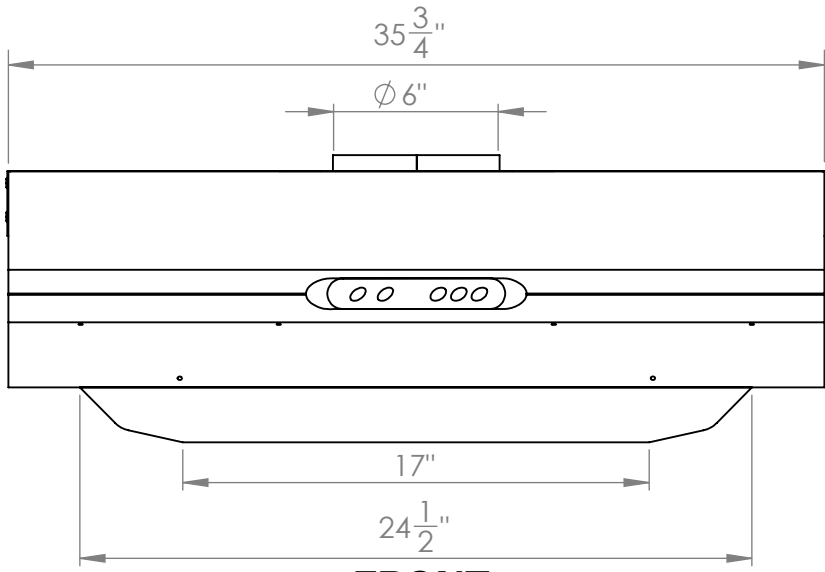

UC-C395SS-30

Location for wall plug

TOP

FRONT

Grease Tray

SIDE

All measurements in inches

UC-C395SS-30

Vertical Adapter

FRONT

SIDE

Horizontal Adapter

BACK

SIDE

All measurements are in inches

UC-C395SS-36

Location for wall plug

TOP

FRONT

SIDE

Grease Tray

All measurements in inches

UC-C395SS-36

Vertical Adapter

FRONT

SIDE

Horizontal Adapter

BACK

SIDE

All measurements are in inches