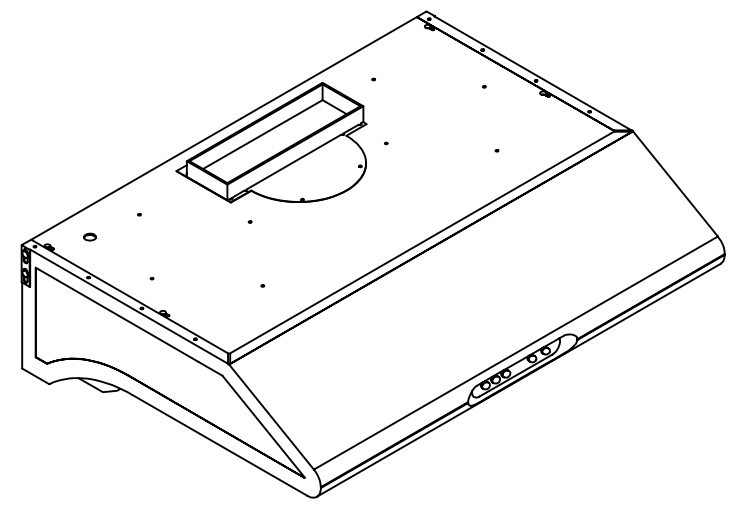

UC-C395SS-30

Location for wall plug

TOP

FRONT

Grease Tray

SIDE

All measurements in inches

UC-C395SS-30

Vertical Adapter

FRONT

SIDE

Horizontal Adapter

BACK

SIDE

All measurements are in inches

UC-C395SS-36

Location for wall plug

TOP

FRONT

SIDE

Grease Tray

All measurements in inches

UC-C395SS-36

Vertical Adapter

FRONT

SIDE

Horizontal Adapter

BACK

SIDE

All measurements are in inches