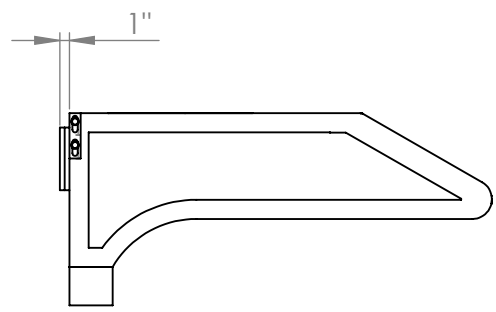

UC-C395SS-30

Location for wall plug

TOP

FRONT

Grease Tray

SIDE

All measurements in inches

UC-C395SS-30

Vertical Adapter

FRONT

SIDE

Horizontal Adapter

BACK

SIDE

All measurements are in inches

UC-C395SS-36

Location for wall plug

TOP

FRONT

SIDE

Grease Tray

All measurements in inches

UC-C395SS-36

Vertical Adapter

FRONT

SIDE

Horizontal Adapter

BACK

SIDE

All measurements are in inches