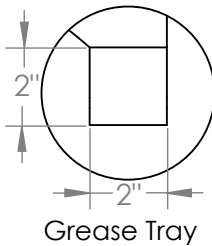

Vertical Adapter

FRONT

SIDE

Horizontal Adapter

BACK

SIDE

All measurements are in inches

UC-C395SS-36

Location for wall plug

TOP

FRONT

SIDE

Grease Tray

All measurements in inches

UC-C395SS-36

Vertical Adapter

FRONT

SIDE

Horizontal Adapter

BACK

SIDE

All measurements are in inches