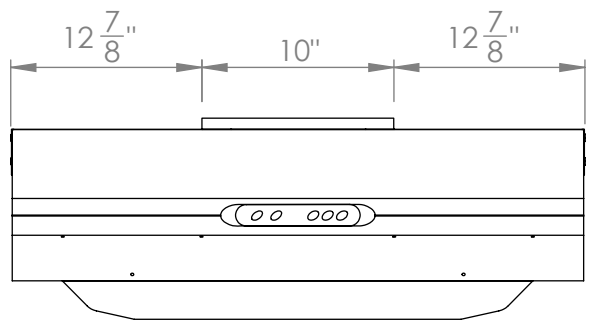

UC-C395SS-30

Location for wall plug

TOP

FRONT

Grease Tray

SIDE

All measurements in inches

UC-C395SS-30

Vertical Adapter

FRONT

SIDE

Horizontal Adapter

BACK

SIDE

All measurements are in inches

UC-C395SS-36

Location for wall plug

TOP

FRONT

SIDE

Grease Tray

All measurements in inches

UC-C395SS-36

Vertical Adapter

FRONT

SIDE

Horizontal Adapter

BACK

SIDE

All measurements are in inches