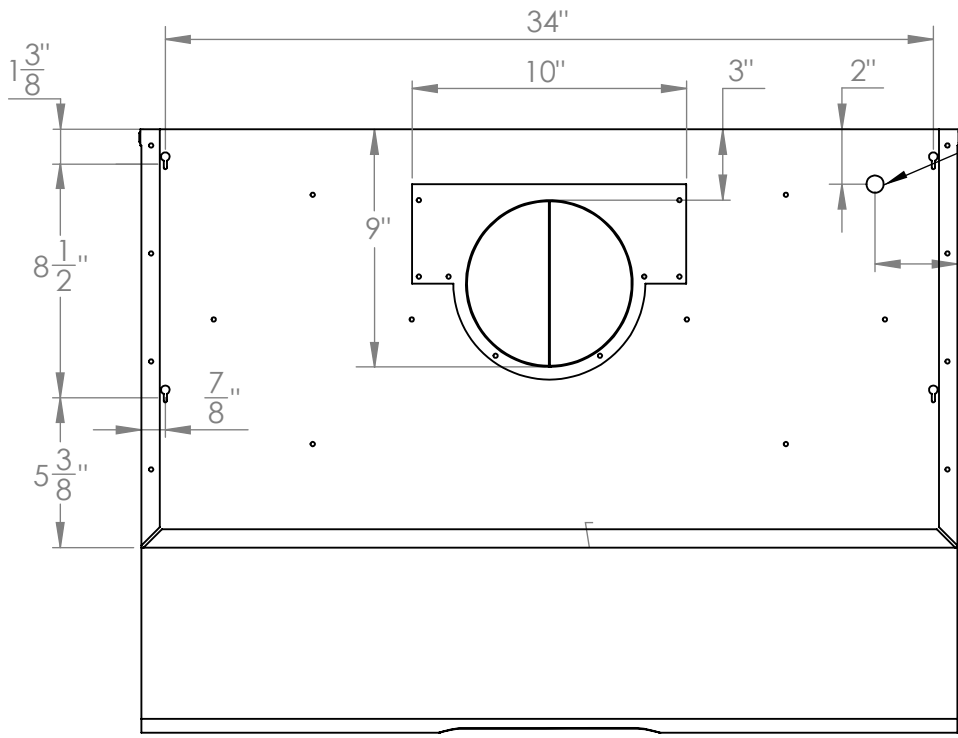

UC-C395SS-30

Location for wall plug

TOP

FRONT

Grease Tray

SIDE

All measurements in inches

UC-C395SS-30

Vertical Adapter

FRONT

SIDE

Horizontal Adapter

BACK

SIDE

All measurements are in inches

UC-C395SS-36

Location for wall plug

TOP

FRONT

SIDE

Grease Tray

All measurements in inches

UC-C395SS-36

Vertical Adapter

FRONT

SIDE

Horizontal Adapter

BACK

SIDE

All measurements are in inches