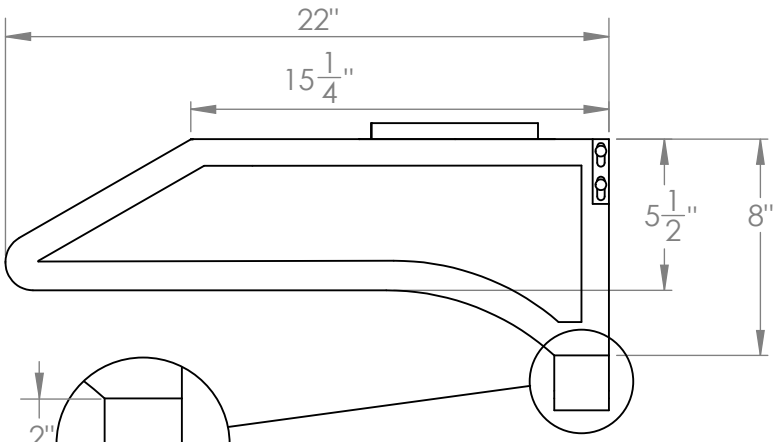

UC-C395SS-30

Location for wall plug

TOP

FRONT

Grease Tray

SIDE

All measurements in inches

UC-C395SS-30

Vertical Adapter

FRONT

SIDE

Horizontal Adapter

BACK

SIDE

All measurements are in inches

UC-C395SS-36

Location for wall plug

TOP

FRONT

SIDE

Grease Tray

All measurements in inches

UC-C395SS-36

Vertical Adapter

FRONT

SIDE

Horizontal Adapter

BACK

SIDE

All measurements are in inches