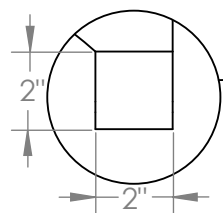

UC-C395SS-30

Location for wall plug

TOP

FRONT

Grease Tray

SIDE

All measurements in inches

UC-C395SS-30

Vertical Adapter

FRONT

SIDE

Horizontal Adapter

BACK

SIDE

All measurements are in inches

UC-C395SS-36

Location for wall plug

TOP

FRONT

SIDE

Grease Tray

All measurements in inches

UC-C395SS-36

Vertical Adapter

FRONT

SIDE

Horizontal Adapter

BACK

SIDE

All measurements are in inches