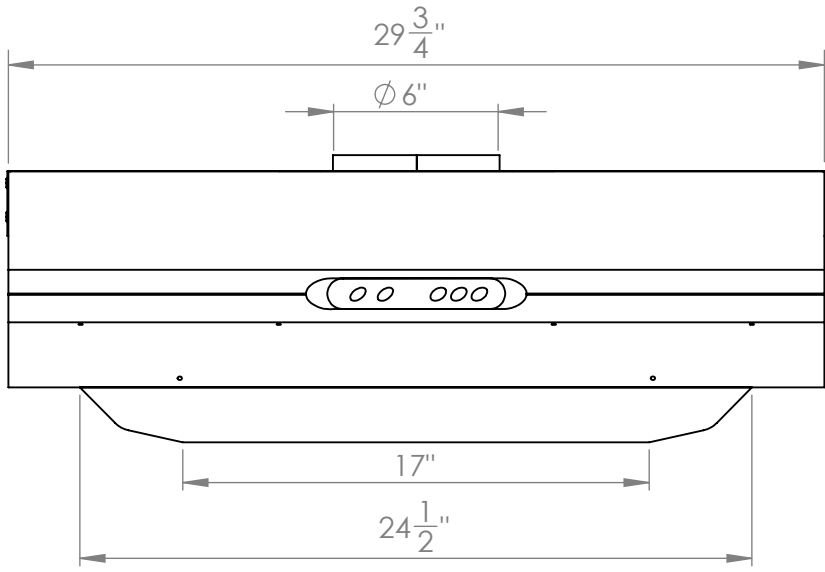

UC-C395SS-30

Location for wall plug

TOP

FRONT

Grease Tray

SIDE

All measurements in inches

UC-C395SS-30

Vertical Adapter

FRONT

SIDE

Horizontal Adapter

BACK

SIDE

All measurements are in inches

UC-C395SS-36

Location for wall plug

TOP

FRONT

SIDE

Grease Tray

All measurements in inches

UC-C395SS-36

Vertical Adapter

FRONT

SIDE

Horizontal Adapter

BACK

SIDE

All measurements are in inches