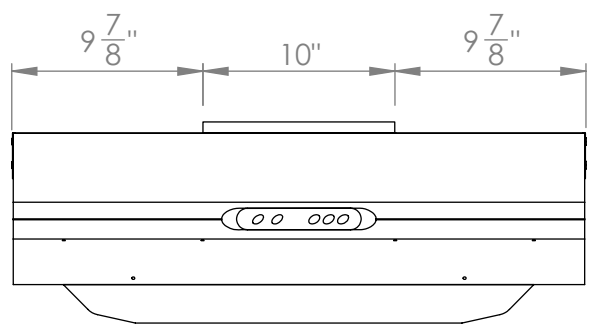

UC-C395SS-30

Location for wall plug

TOP

FRONT

Grease Tray

SIDE

All measurements in inches

UC-C395SS-30

Vertical Adapter

FRONT

SIDE

Horizontal Adapter

BACK

SIDE

All measurements are in inches

UC-C395SS-36

Location for wall plug

TOP

FRONT

SIDE

Grease Tray

All measurements in inches

UC-C395SS-36

Vertical Adapter

FRONT

SIDE

Horizontal Adapter

BACK

SIDE

All measurements are in inches