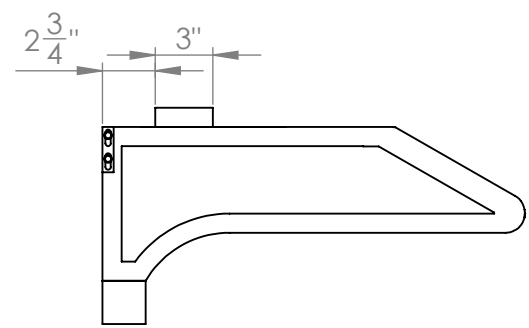

UC-C395SS-30

Location for wall plug

TOP

FRONT

Grease Tray

SIDE

All measurements in inches

UC-C395SS-30

Vertical Adapter

FRONT

SIDE

Horizontal Adapter

BACK

SIDE

All measurements are in inches

UC-C395SS-36

Location for wall plug

TOP

FRONT

SIDE

Grease Tray

All measurements in inches

UC-C395SS-36

Vertical Adapter

FRONT

SIDE

Horizontal Adapter

BACK

SIDE

All measurements are in inches