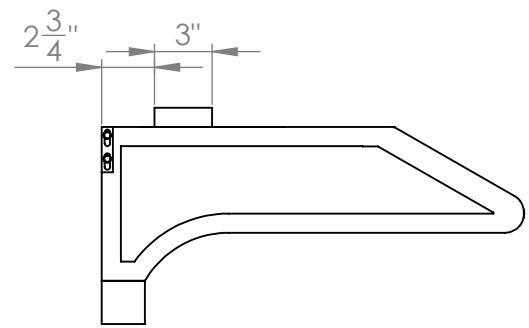

UC-C395SS-30

Location for wall plug

TOP

FRONT

Grease Tray

SIDE

All measurements in inches

UC-C395SS-30

Vertical Adapter

FRONT

SIDE

Horizontal Adapter

BACK

SIDE

All measurements are in inches

UC-C395SS-36

Location for wall plug

TOP

FRONT

SIDE

Grease Tray

All measurements in inches

UC-C395SS-36

Vertical Adapter

FRONT

SIDE

Horizontal Adapter

BACK

SIDE

All measurements are in inches