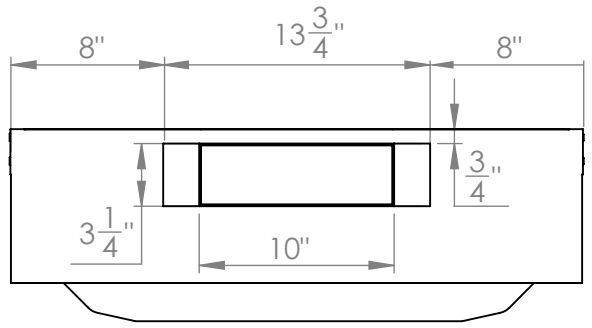

UC-C395SS-30

Location for wall plug

TOP

FRONT

Grease Tray

SIDE

All measurements in inches

UC-C395SS-30

Vertical Adapter

FRONT

SIDE

Horizontal Adapter

BACK

SIDE

All measurements are in inches

UC-C395SS-36

Location for wall plug

TOP

FRONT

SIDE

Grease Tray

All measurements in inches

UC-C395SS-36

Vertical Adapter

FRONT

SIDE

Horizontal Adapter

BACK

SIDE

All measurements are in inches