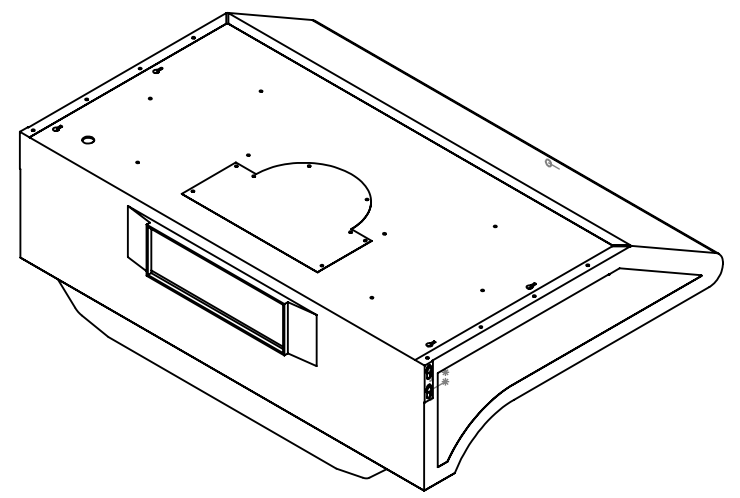

UC-C395SS-30

Location for wall plug

TOP

FRONT

Grease Tray

SIDE

All measurements in inches

UC-C395SS-30

FRONT

SIDE

Horizontal Adapter

BACK

SIDE

All measurements are in inches