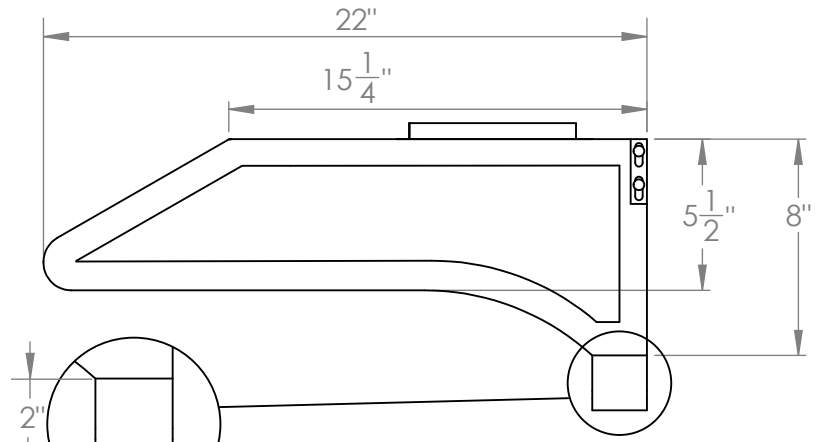

UC-C395SS-30

Location for wall plug

TOP

FRONT

Grease Tray

SIDE

All measurements in inches

UC-C395SS-30

Vertical Adapter

FRONT

SIDE

Horizontal Adapter

BACK

SIDE

All measurements are in inches

UC-C395SS-36

Location for wall plug

TOP

FRONT

SIDE

Grease Tray

All measurements in inches

UC-C395SS-36

Vertical Adapter

FRONT

SIDE

Horizontal Adapter

BACK

SIDE

All measurements are in inches