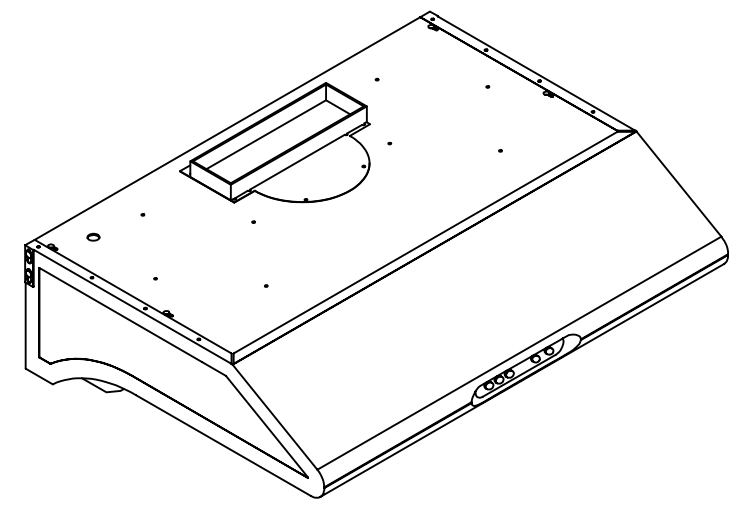

UC-C395SS-30

Location for wall plug

TOP

FRONT

Grease Tray

SIDE

All measurements in inches

UC-C395SS-30

Vertical Adapter

FRONT

SIDE

Horizontal Adapter

BACK

SIDE

All measurements are in inches

UC-C395SS-36

Location for wall plug

TOP

FRONT

SIDE

Grease Tray

All measurements in inches

UC-C395SS-36

Vertical Adapter

FRONT

SIDE

Horizontal Adapter

BACK

SIDE

All measurements are in inches