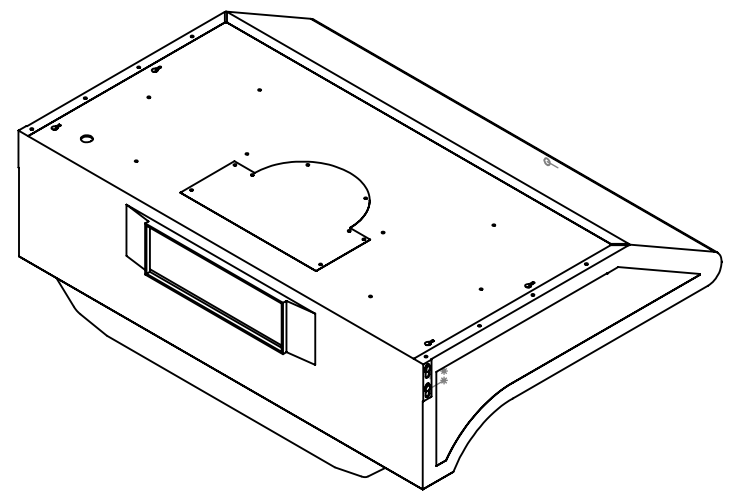

UC-C395SS-30

Location for wall plug

TOP

FRONT

Grease Tray

SIDE

All measurements in inches

UC-C395SS-30

Vertical Adapter

FRONT

SIDE

Horizontal Adapter

BACK

SIDE

All measurements are in inches

UC-C395SS-36

Location for wall plug

TOP

FRONT

SIDE

Grease Tray

All measurements in inches

UC-C395SS-36

Vertical Adapter

FRONT

SIDE

Horizontal Adapter

BACK

SIDE

All measurements are in inches