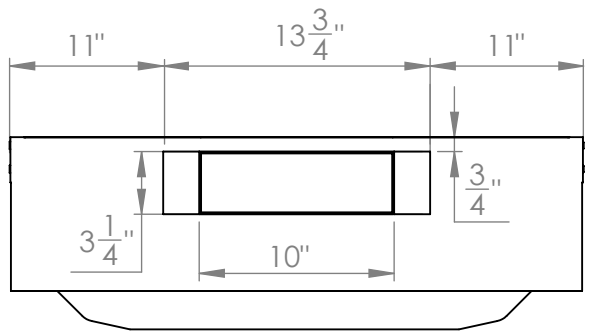

UC-C395SS-30

Location for wall plug

TOP

FRONT

Grease Tray

SIDE

All measurements in inches

UC-C395SS-30

Vertical Adapter

FRONT

SIDE

Horizontal Adapter

BACK

SIDE

All measurements are in inches

UC-C395SS-36

Location for wall plug

TOP

FRONT

SIDE

Grease Tray

All measurements in inches

UC-C395SS-36

Vertical Adapter

FRONT

SIDE

Horizontal Adapter

BACK

SIDE

All measurements are in inches