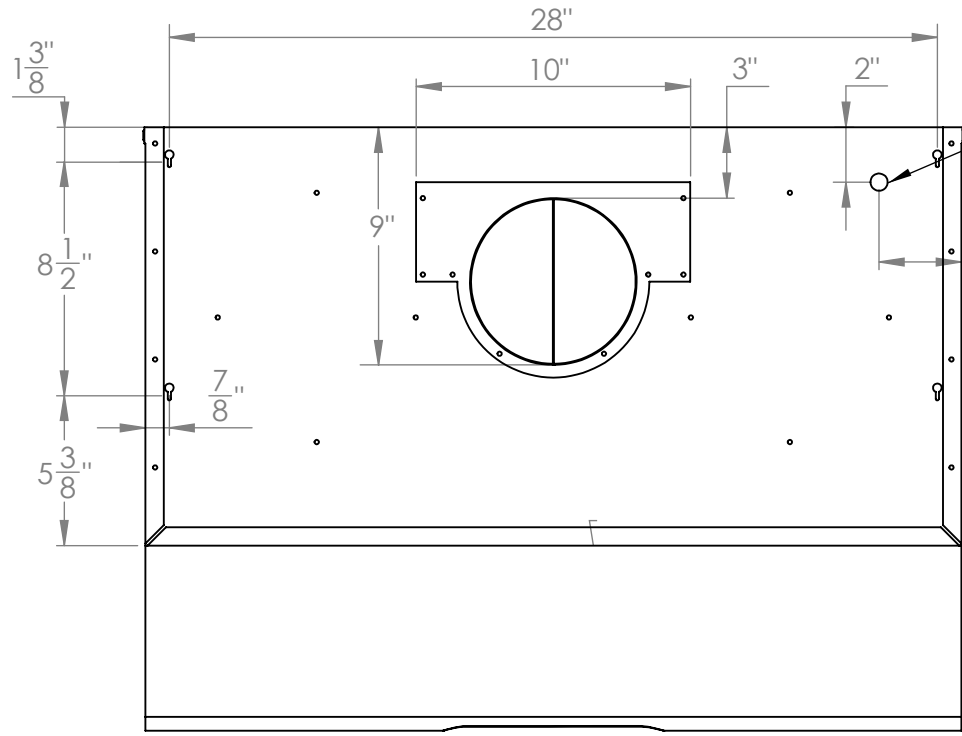

UC-C395SS-30

Location for wall plug

TOP

FRONT

Grease Tray

SIDE

All measurements in inches

UC-C395SS-30

Vertical Adapter

FRONT

SIDE

Horizontal Adapter

BACK

SIDE

All measurements are in inches

UC-C395SS-36

Location for wall plug

TOP

FRONT

SIDE

Grease Tray

All measurements in inches

UC-C395SS-36

Vertical Adapter

FRONT

SIDE

Horizontal Adapter

BACK

SIDE

All measurements are in inches