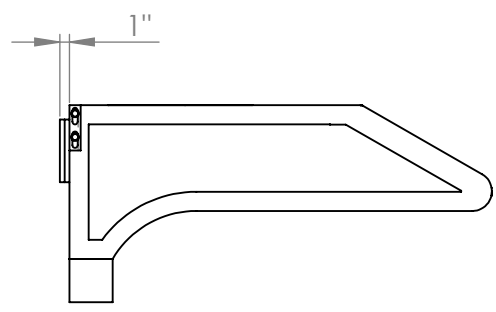

UC-C395SS-30

Location for wall plug

TOP

FRONT

Grease Tray

SIDE

All measurements in inches

UC-C395SS-30

Vertical Adapter

FRONT

SIDE

Horizontal Adapter

BACK

SIDE

All measurements are in inches

UC-C395SS-36

Location for wall plug

TOP

FRONT

SIDE

Grease Tray

All measurements in inches

UC-C395SS-36

Vertical Adapter

FRONT

SIDE

Horizontal Adapter

BACK

SIDE

All measurements are in inches