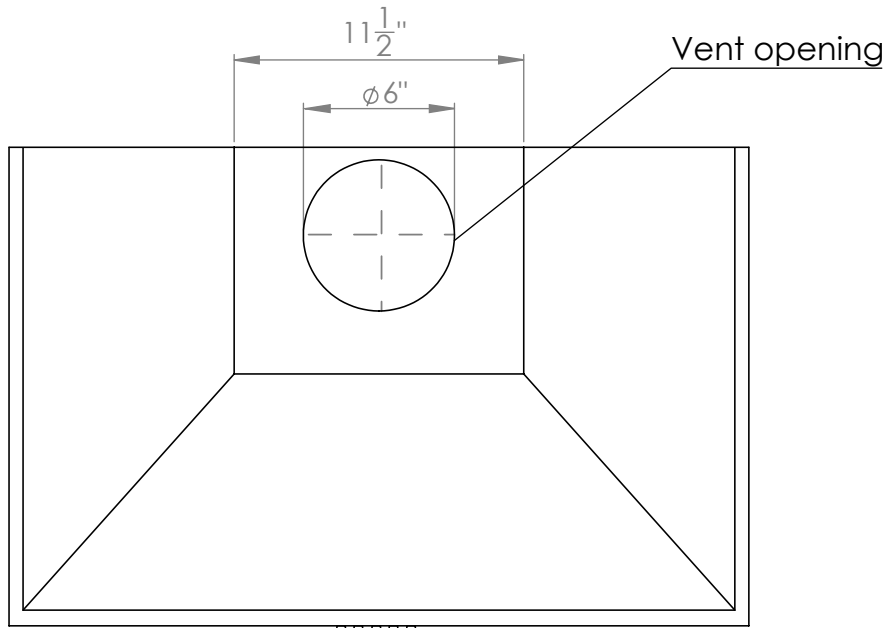

WM-590BSS-30

TOP

FRONT

SIDE

CHIMNEY COVERS

All measurements are in inches