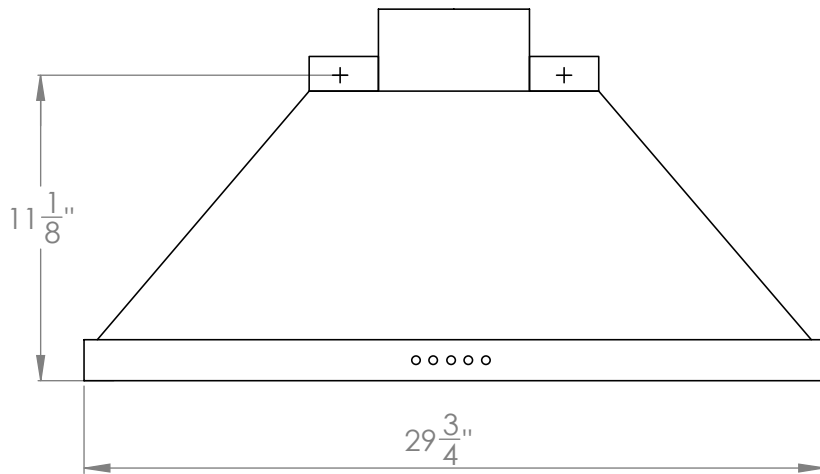

WM-590BSS-30

TOP

FRONT

SIDE

CHIMNEY COVERS

All measurements are in inches