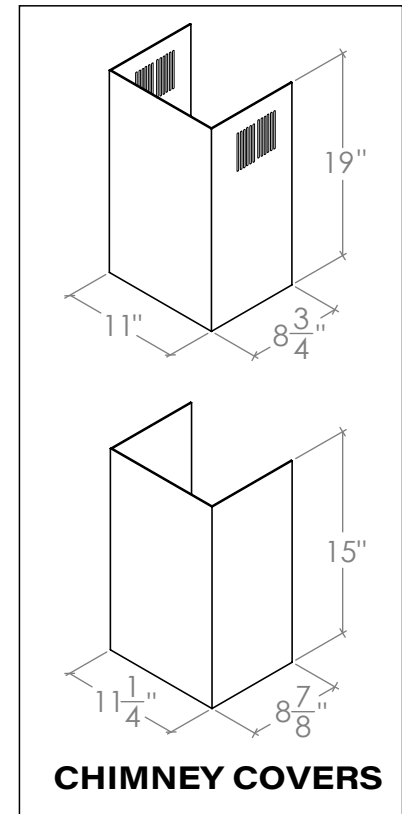

WM-590BSS-30

TOP

FRONT

SIDE

CHIMNEY COVERS

All measurements are in inches