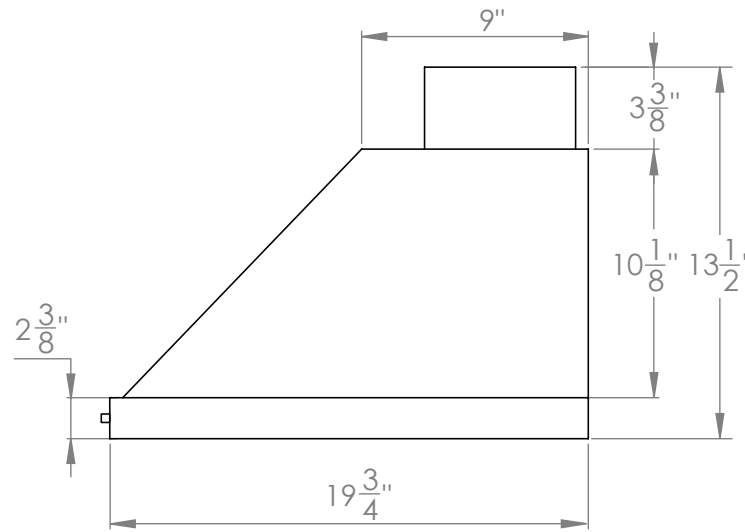

WM-590BSS-30

TOP

FRONT

SIDE

CHIMNEY COVERS

All measurements are in inches