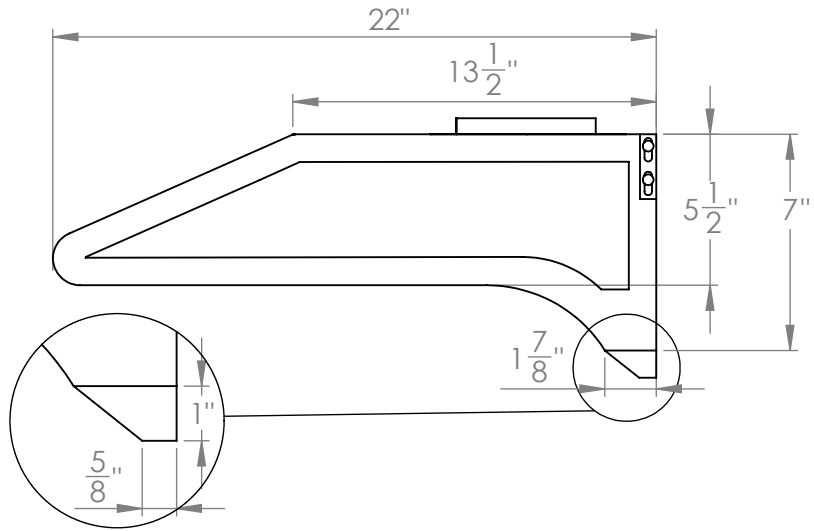

UC-C400SS-30

Location for wall plug

TOP

FRONT

Grease Tray

SIDE

All measurements are in inches

UC-C400SS-30

Vertical Adapter

FRONT

SIDE

Horizontal Adapter

BACK

SIDE

All measurements are in inches