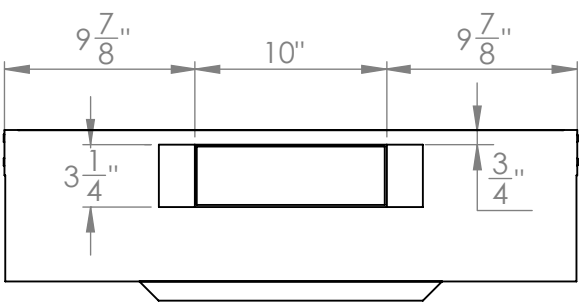

UC-C400SS-30

Location for wall plug

TOP

FRONT

Grease Tray

SIDE

All measurements are in inches

UC-C400SS-30

Vertical Adapter

FRONT

SIDE

Horizontal Adapter

BACK

SIDE

All measurements are in inches