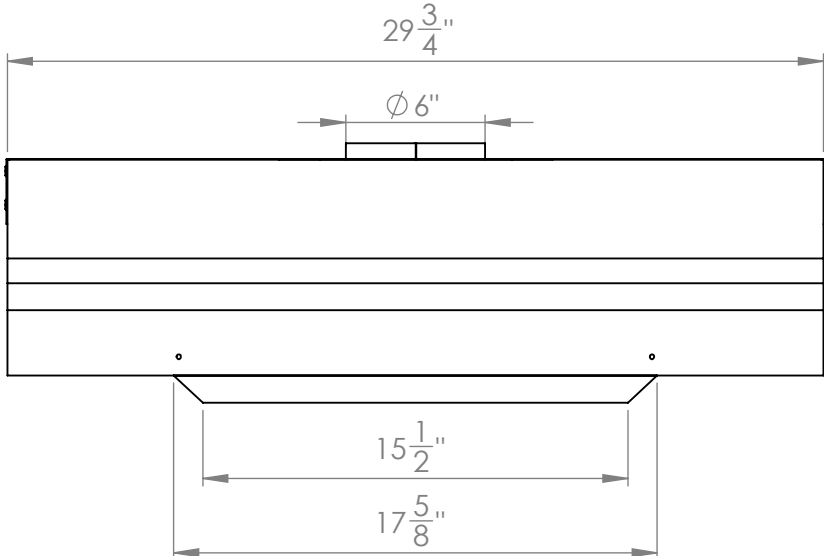

UC-C400SS-30

Location for wall plug

TOP

FRONT

Grease Tray

SIDE

All measurements are in inches

UC-C400SS-30

Vertical Adapter

FRONT

SIDE

Horizontal Adapter

BACK

SIDE

All measurements are in inches