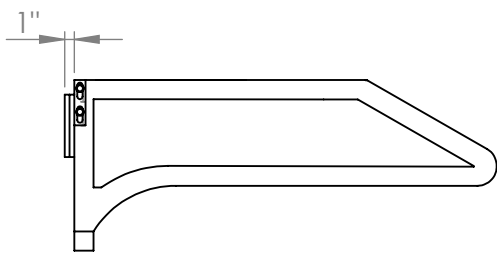

UC-C400SS-30

Location for wall plug

TOP

FRONT

Grease Tray

SIDE

All measurements are in inches

UC-C400SS-30

Vertical Adapter

FRONT

SIDE

Horizontal Adapter

BACK

SIDE

All measurements are in inches