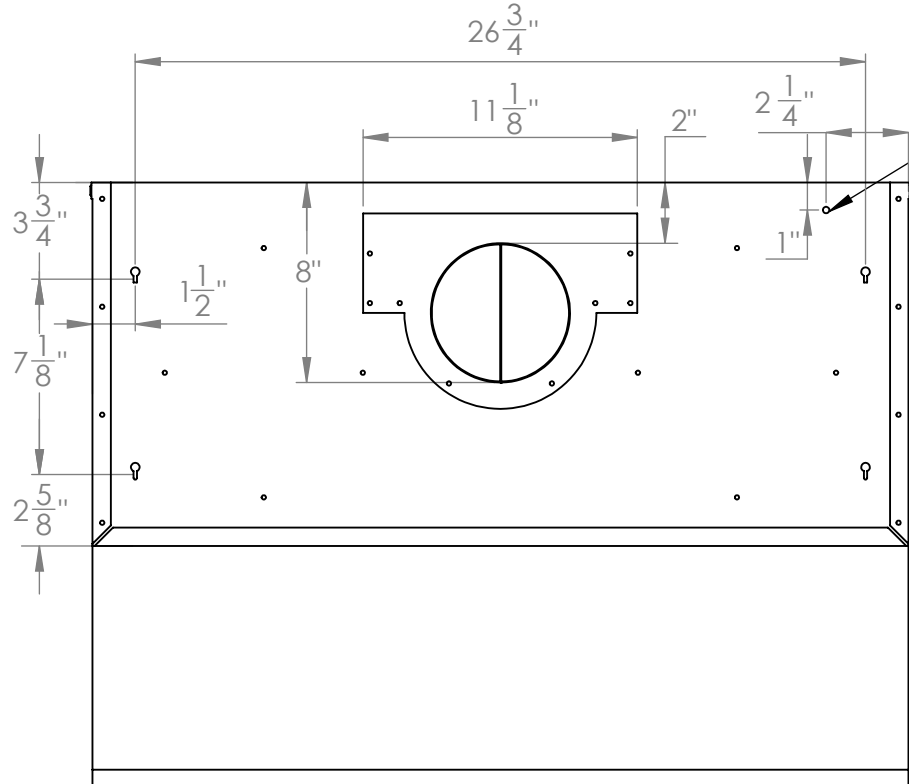

UC-C400SS-30

Location for wall plug

TOP

FRONT

Grease Tray

SIDE

All measurements are in inches

UC-C400SS-30

Vertical Adapter

FRONT

SIDE

Horizontal Adapter

BACK

SIDE

All measurements are in inches