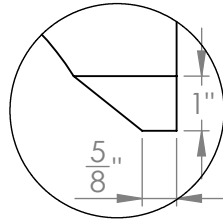

UC-C400SS-30

Location for wall plug

TOP

FRONT

Grease Tray

SIDE

All measurements are in inches

UC-C400SS-30

Vertical Adapter

FRONT

SIDE

Horizontal Adapter

BACK

SIDE

All measurements are in inches