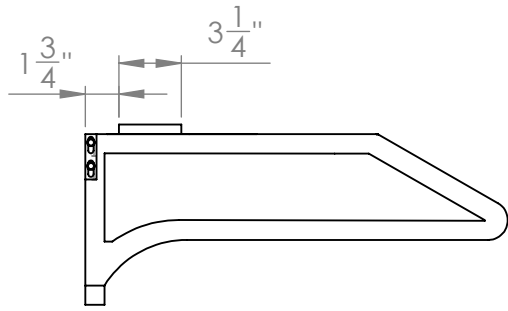

UC-C400SS-30

Location for wall plug

TOP

FRONT

Grease Tray

SIDE

All measurements are in inches

UC-C400SS-30

Vertical Adapter

FRONT

SIDE

Horizontal Adapter

BACK

SIDE

All measurements are in inches