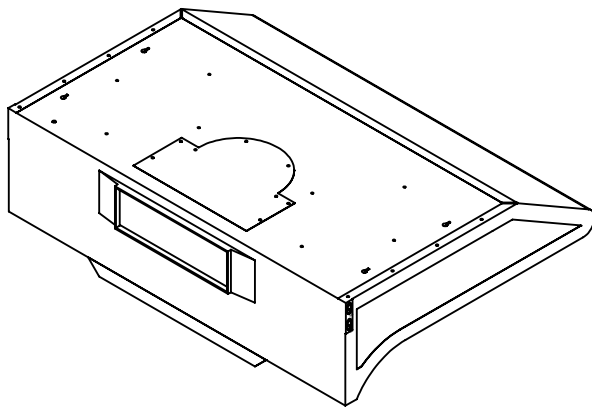

UC-C400SS-30

Location for wall plug

TOP

FRONT

Grease Tray

SIDE

All measurements are in inches

UC-C400SS-30

Vertical Adapter

FRONT

SIDE

Horizontal Adapter

BACK

SIDE

All measurements are in inches