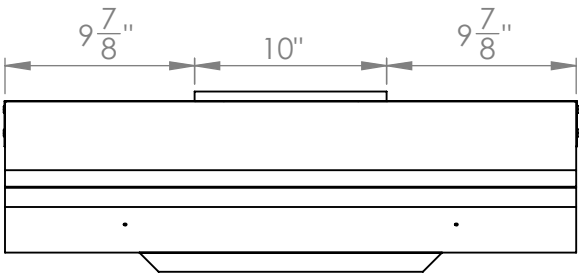

UC-C400SS-30

Location for wall plug

TOP

FRONT

Grease Tray

SIDE

All measurements are in inches

UC-C400SS-30

Vertical Adapter

FRONT

SIDE

Horizontal Adapter

BACK

SIDE

All measurements are in inches