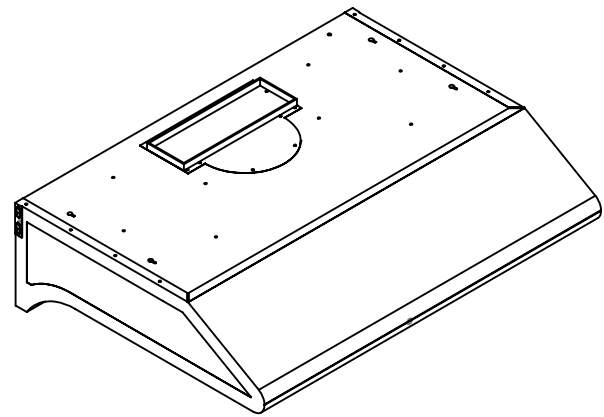

UC-C400SS-30

Location for wall plug

TOP

FRONT

Grease Tray

SIDE

All measurements are in inches

UC-C400SS-30

Vertical Adapter

FRONT

SIDE

Horizontal Adapter

BACK

SIDE

All measurements are in inches