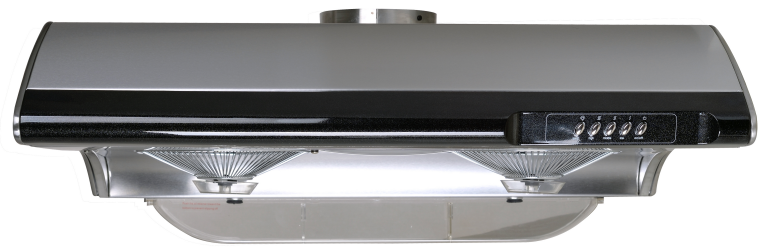

# UC-C190SS-30

Location for wall plug

**TOP**

**FRONT**

**SIDE**

Grease Tray

All measurements are in inches

# UC-C190SS-30

## Vertical Adapter

**FRONT**

**SIDE**