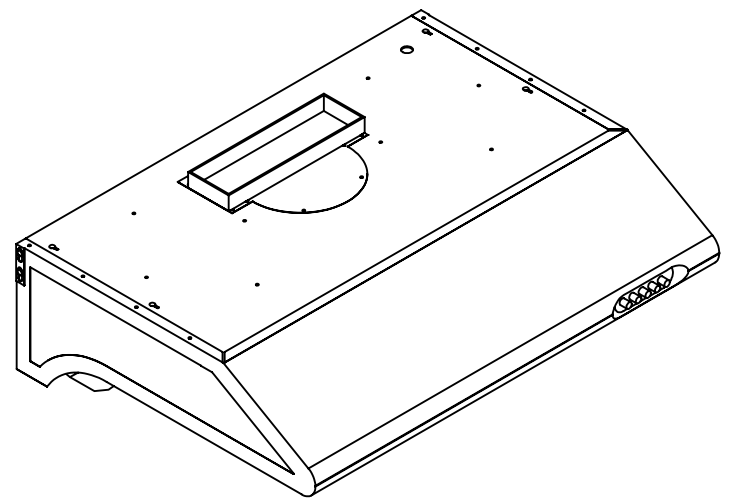

# UC-C190SS-30

Location for wall plug

**TOP**

**FRONT**

**SIDE**

Grease Tray

All measurements are in inches

# UC-C190SS-30

## Horizontal Adapter

**BACK**

**SIDE**

All measurements are in inches