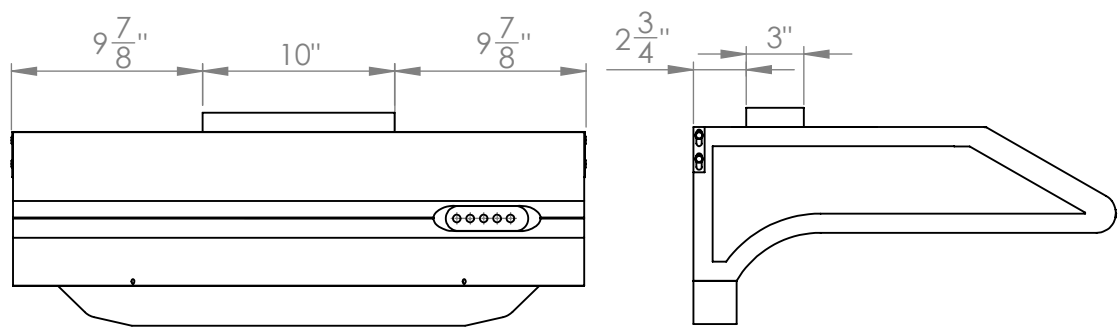

# UC-C190SS-30

Location for wall plug

**TOP**

**FRONT**

**SIDE**

Grease Tray

All measurements are in inches

# UC-C190SS-30

## Vertical Adapter

**FRONT**

**SIDE**

## Horizontal Adapter

**BACK**

**SIDE**

All measurements are in inches