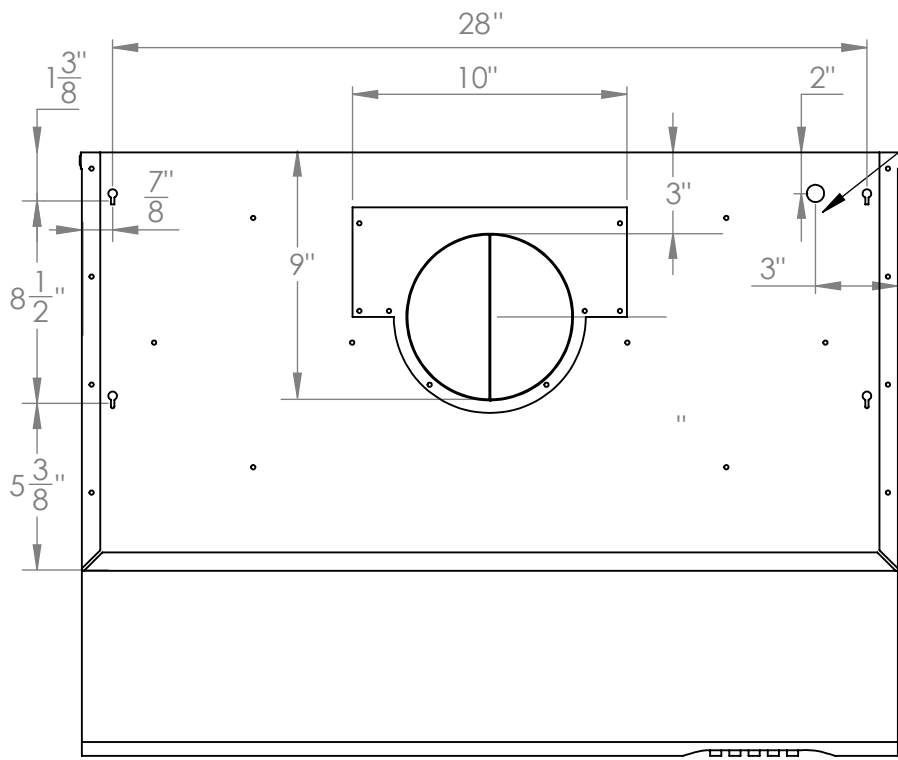

# UC-C190SS-30

Location for wall plug

**TOP**

**FRONT**

**SIDE**

Grease Tray

All measurements are in inches

# UC-C190SS-30

## Horizontal Adapter

**BACK**

**SIDE**

All measurements are in inches