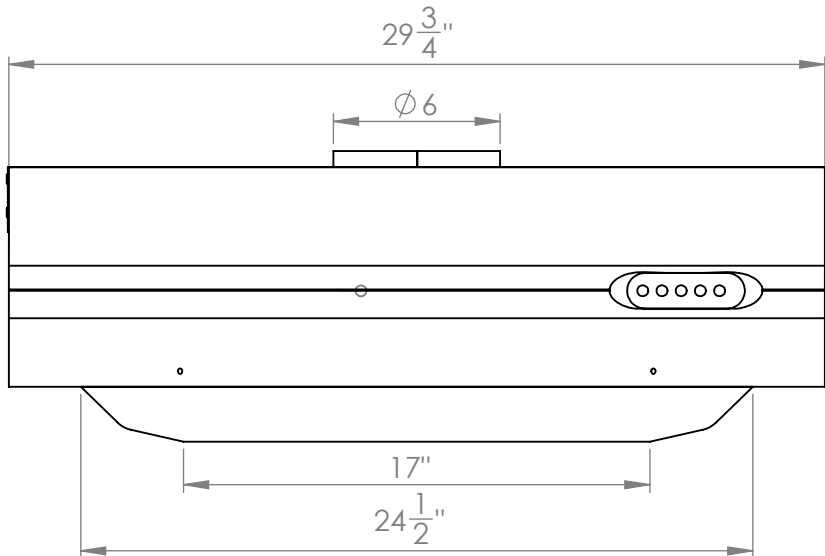

# UC-C190SS-30

Location for wall plug

**TOP**

**FRONT**

**SIDE**

Grease Tray

All measurements are in inches

# UC-C190SS-30

## Vertical Adapter

**FRONT**

**SIDE**

## Horizontal Adapter

**BACK**

**SIDE**

All measurements are in inches