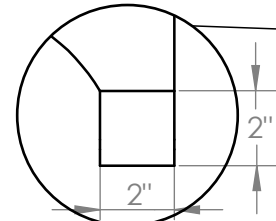

# UC-C190SS-30

Location for wall plug

**TOP**

**FRONT**

**SIDE**

Grease Tray

All measurements are in inches

## Horizontal Adapter

**BACK**

**SIDE**

All measurements are in inches