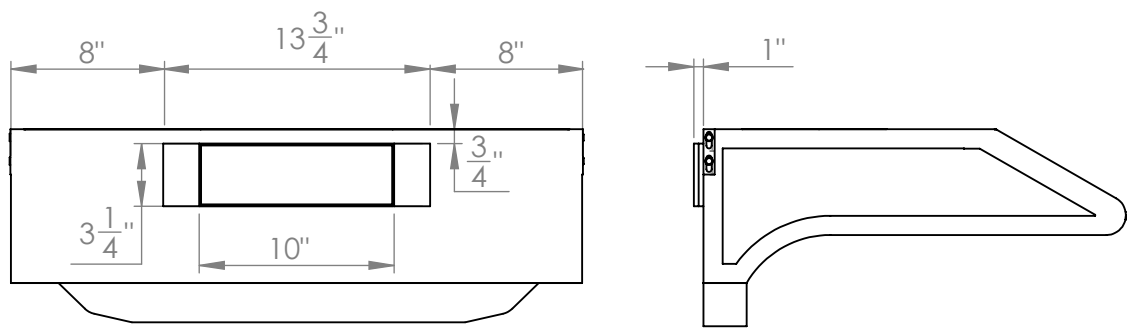

# UC-C190SS-30

Location for wall plug

**TOP**

**FRONT**

**SIDE**

Grease Tray

All measurements are in inches

## Vertical Adapter

**FRONT**

**SIDE**

## Horizontal Adapter

**BACK**

**SIDE**

All measurements are in inches