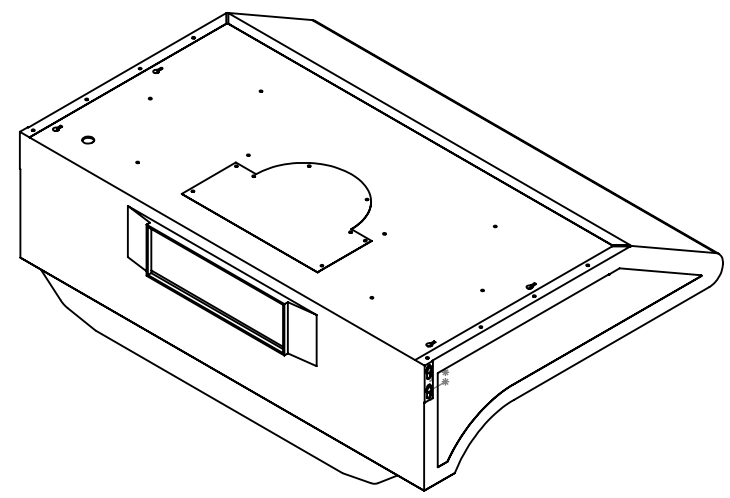

# UC-C190SS-30

Location for wall plug

**TOP**

**FRONT**

**SIDE**

Grease Tray

All measurements are in inches

## Vertical Adapter

**FRONT**

**SIDE**

## Horizontal Adapter

**BACK**

**SIDE**

All measurements are in inches