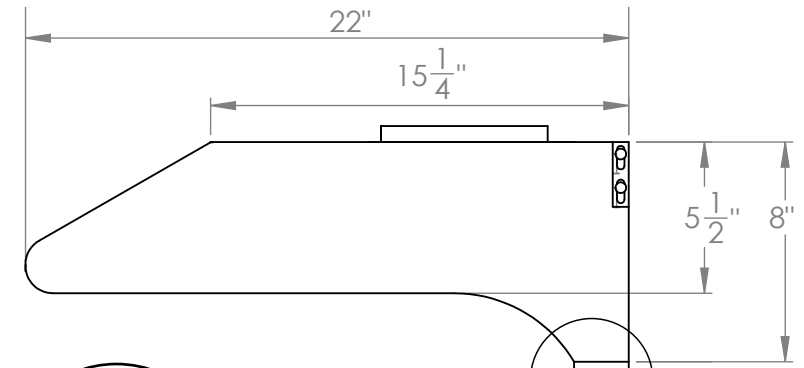

# UC-C190SS-30

Location for wall plug

**TOP**

**FRONT**

**SIDE**

Grease Tray

All measurements are in inches

# UC-C190SS-30

## Vertical Adapter

**FRONT**

**SIDE**

## Horizontal Adapter

**BACK**

**SIDE**

All measurements are in inches