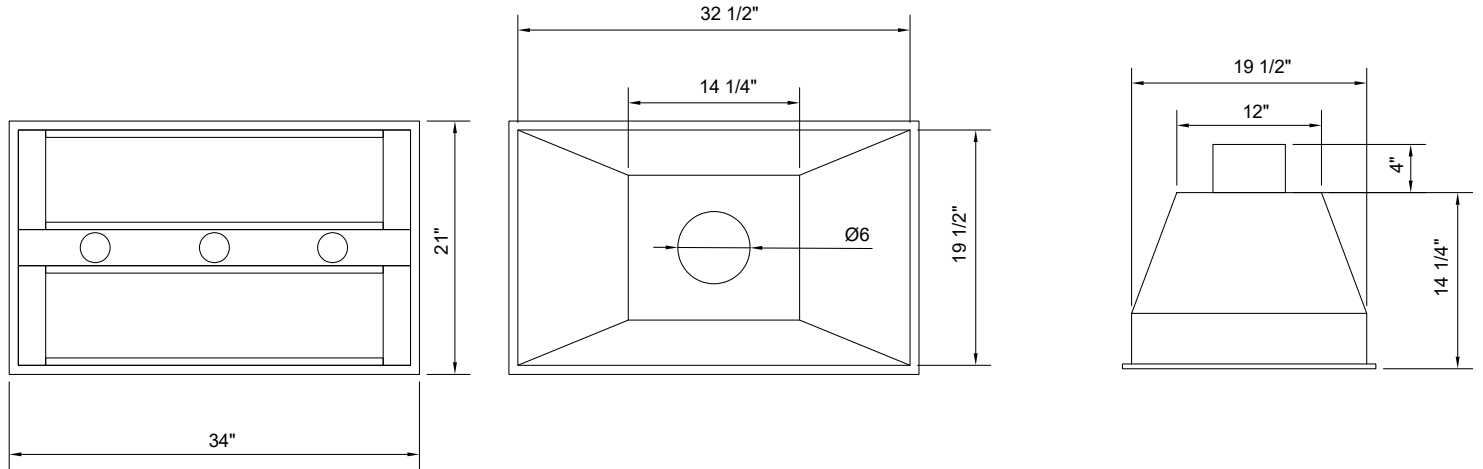

## Wood Hood Cut-Out Size:

32-5/8" x 19-5/8"

## Wood Hood Cut-Out Size:

38-5/8" x 19-5/8"

## Wood Hood Cut-Out Size:

44-5/8" x 19-5/8"