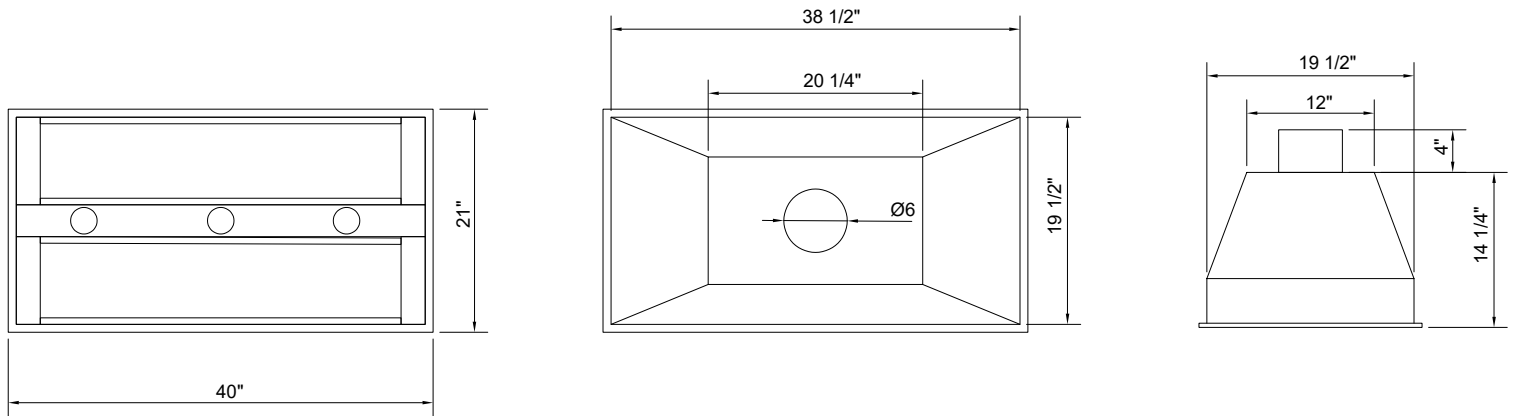

## Wood Hood Cut-Out Size:

32-5/8" x 19-5/8"

## Wood Hood Cut-Out Size:

38-5/8" x 19-5/8"

## Wood Hood Cut-Out Size:

44-5/8" x 19-5/8"