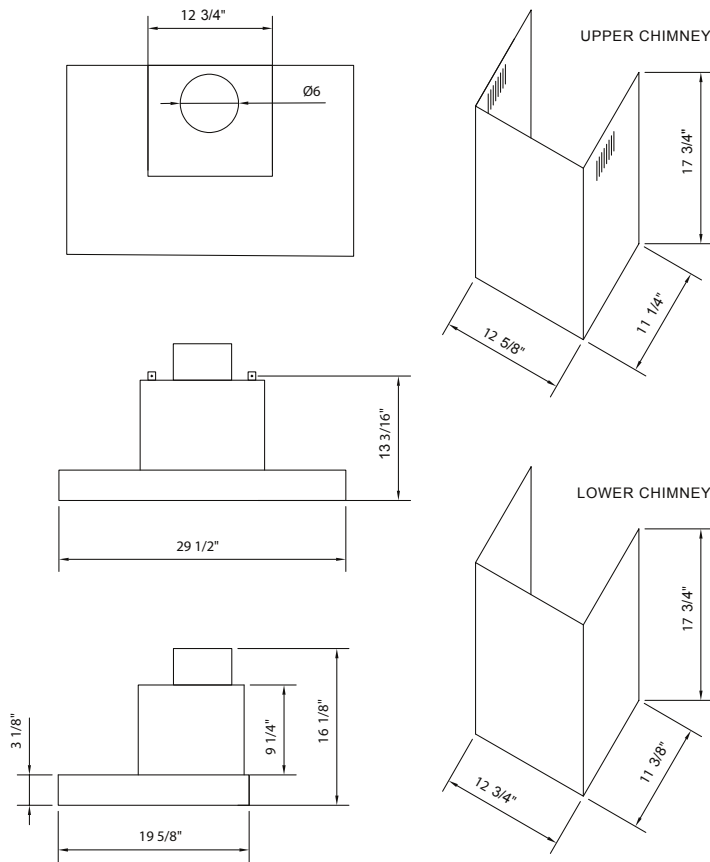

DETAIL DRAWING

CEILING HEIGHT GUIDE

*Chimney extension is required for higher ceiling height. It can be purchased on www.hauslane.com

SPECIFICATIONS

SIZE	30"
STYLE	Wall Mount
DUCTLESS	Yes
CLEANING FUNCTION	N/A
NOISE LEVEL	2.0 to 7.0 Sones
LIGHT COLOR TEMP.	Bright White / 4000 Kelvin
LIGHT BULB	3W LED (Integrated)
LIGHT INTENSITY	1 Level
CONTROL	Electronic Touch Control
SPEED SELECTIONS	4 Levels
CONVERTIBLE	Yes. Charcoal Filters (CFI010) Not Included.