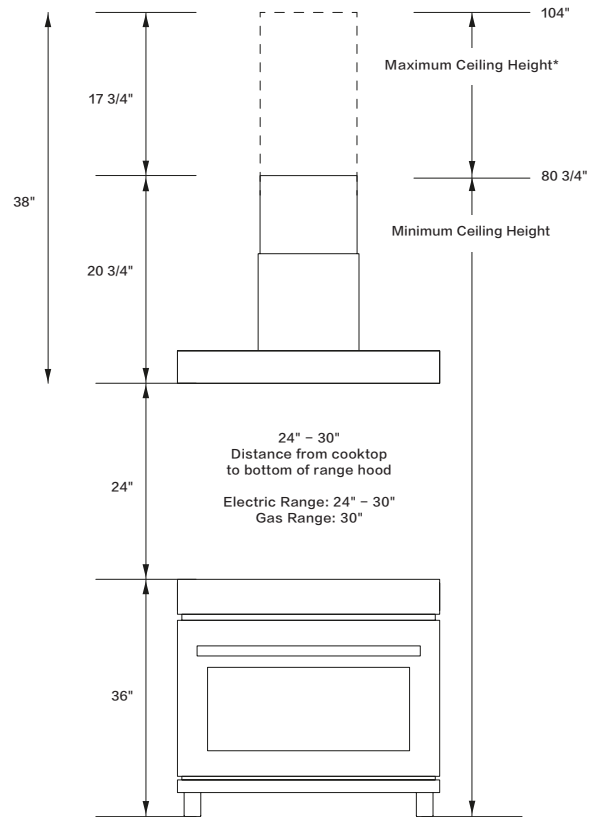

DETAIL DRAWING

CEILING HEIGHT GUIDE

*Chimney extension is required for higher ceiling height. It can be purchased on www.hauslane.com

SPECIFICATIONS

SIZE	30"
STYLE	Wall Mount
DUCTLESS	Yes
CLEANING FUNCTION	N/A
NOISE LEVEL	2.0 to 7.0 Sones
LIGHT COLOR TEMP.	Bright White / 4000 Kelvin
LIGHT BULB	3W LED (Integrated)
LIGHT INTENSITY	1 Level
CONTROL	Electronic Touch Control
SPEED SELECTIONS	4 Levels
CONVERTIBLE	Yes. Charcoal Filters (CFI010) Not Included.

EQUIVALENT AIRFLOW	860 CFM
LABORATORY AIRFLOW	500 CFM
TOP VENTING	6" Round
REAR VENTING	N/A
MOTOR	Single
WATTAGE	180W
VOLTAGE	120V
CONNECTION	Plug-In
AMPERAGE	1.5 Amp
OVERALL PRODUCT DIMENSIONS (WxDxH)	29-1/2" x 19-5/8" x 20-3/4" - 38"