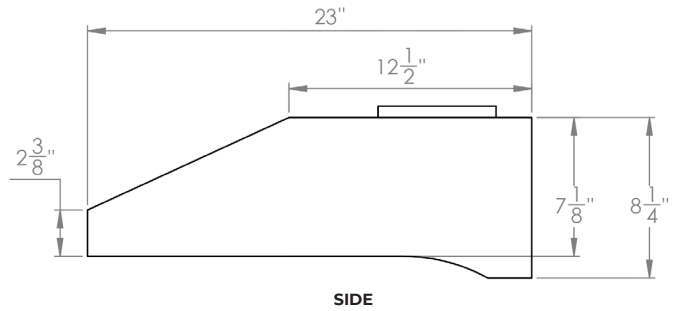

DETAILED DRAWING

SPECIFICATIONS

SIZE	30"	EQUIVALENT AIRFLOW	950 CFM
STYLE	Under Cabinet	LABORATORY AIRFLOW	525 CFM
DUCTLESS	No	TOP VENTING	6"
CLEANING FUNCTION	Yes	REAR VENTING	N/A
NOISE LEVEL	1.5 to 7.0 Sones	MOTOR	Dual
LIGHT COLOR TEMP.	Warm / 2700 Kelvin	WATTAGE	266W
LIGHT BULB	3W LED (GU10 Base)	VOLTAGE	120V
LIGHT INTENSITY	1 Level	CONNECTION	Plug-In
CONTROL	Touch Panel	NET WEIGHT	49 LBS
SPEED SELECTIONS	6 Levels	CUT-OUT DIMENSIONS (WxD)	N/A
CONVERTIBLE	N/A