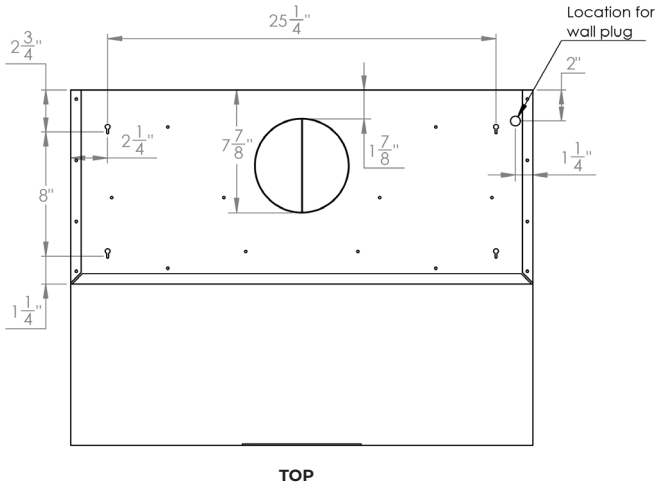

DETAILED DRAWING

SPECIFICATIONS

SIZE	30"	EQUIVALENT AIRFLOW	950 CFM
STYLE	Under Cabinet	LABORATORY AIRFLOW	525 CFM
DUCTLESS	No	TOP VENTING	6"
CLEANING FUNCTION	Yes	REAR VENTING	N/A
NOISE LEVEL	1.5 to 7.0 Sones	MOTOR	Dual
LIGHT COLOR TEMP.	Warm / 2700 Kelvin	WATTAGE	266W
LIGHT BULB	3W LED (GU10 Base)	VOLTAGE	120V
LIGHT INTENSITY	1 Level	CONNECTION	Plug-In
CONTROL	Touch Panel	NET WEIGHT	49 LBS
SPEED SELECTIONS	6 Levels	CUT-OUT DIMENSIONS (WxD)	N/A
CONVERTIBLE	N/A