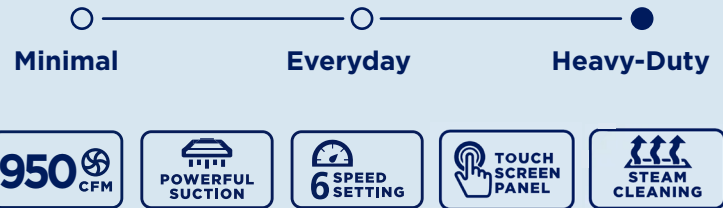

### SUITABLE COOKING STYLE & FEATURES:

### PRODUCT DESCRIPTION

Designed for low maintenance and professional-level performance, the UC-PS38 features dual motors and a steam cleaning function. It effortlessly manages light to heavy-duty cooking with six speed settings and 860 CFM suction, preventing grease build-up and ensuring cleanliness without slowing the hood's motor.