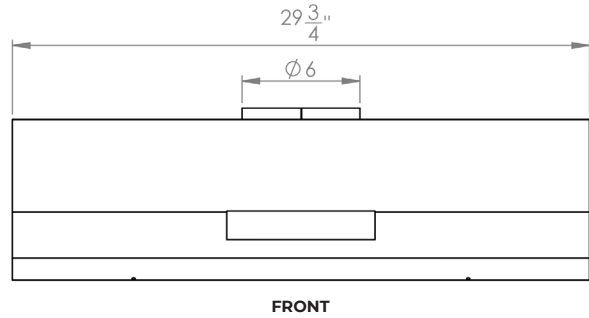

DETAILED DRAWING

SPECIFICATIONS

SIZE	30"	EQUIVALENT AIRFLOW	950 CFM
STYLE	Under Cabinet	LABORATORY AIRFLOW	525 CFM
DUCTLESS	No	TOP VENTING	6"
CLEANING FUNCTION	Yes	REAR VENTING	N/A
NOISE LEVEL	1.5 to 7.0 Sones	MOTOR	Dual
LIGHT COLOR TEMP.	Warm / 2700 Kelvin	WATTAGE	266W
LIGHT BULB	3W LED (GU10 Base)	VOLTAGE	120V
LIGHT INTENSITY	1 Level	CONNECTION	Plug-In
CONTROL	Touch Panel	NET WEIGHT	49 LBS
SPEED SELECTIONS	6 Levels	CUT-OUT DIMENSIONS (WxD)	N/A
CONVERTIBLE	N/A