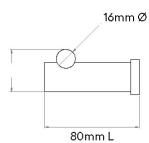

MATERIAL

Stainless steel (SS304)

DIMENSIONS

300mm L 80mm P

FINISHES

Brushed gold

Brushed satin

Matte black

Polished chrome

NOTES

L Overall length of the towel rail

P Projection

Fixing Fixings and install instructions included in package

SS304 304 grade stainless steel