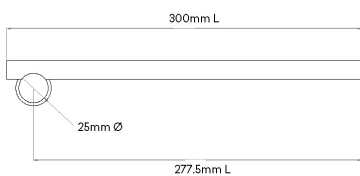

MATERIAL

Stainless steel (SS304)

DIMENSIONS

300mm L 80mm P

FINISHES

Brushed gold

Brushed satin

Matte black

Polished chrome

NOTES

L Overall length of the towel rail

P Projection

Fixing Fixings and install instructions included in package

SS304 304 grade stainless steel