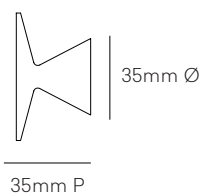

# Cone Hook

SPECIFICATION

## DIMENSIONS

60mm Ø      35mm P