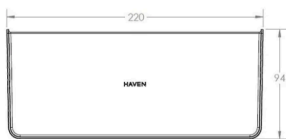

Box Large

SPECIFICATION

MATERIAL

Biodegradable fibres

DIMENSIONS

220mm L 220mm W 94mm H

FINISHES

Nordic green

NOTES

L Overall length of the box

W Overall width of the box

H Overall height of the box

Made from non-toxic and naturally biodegradable materials, a combination of cornstarch and bamboo fibres.