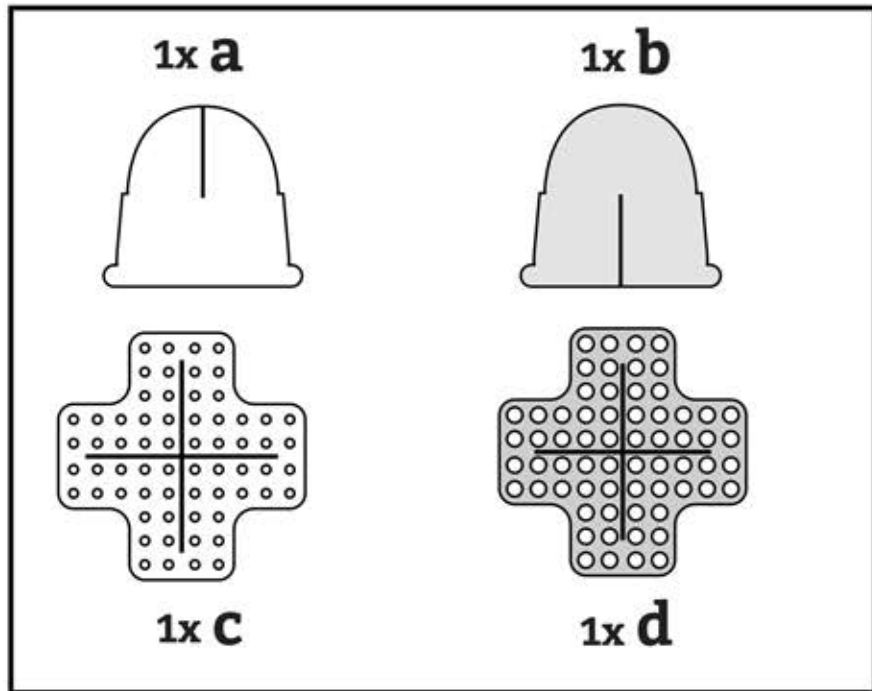

SOURCEONE 64 Pen Acrylic Display Stand

INSTRUCTIONS

2

d

3

c

1

a

b