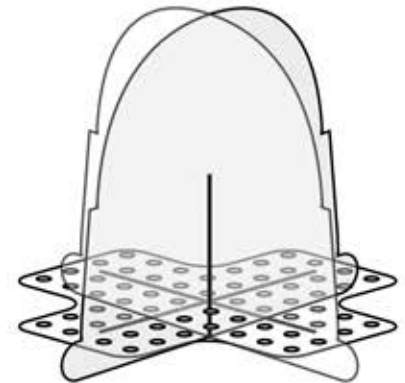

SOURCEONE 64 Pen Acrylic Display Stand

INSTRUCTIONS

2

d

3

c

1

a