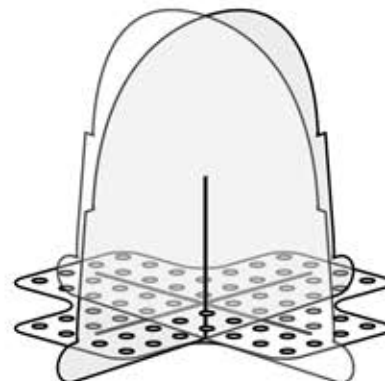

SOURCEONE 64 Pen Acrylic Display Stand

INSTRUCTIONS

2

d

3

c

1

a