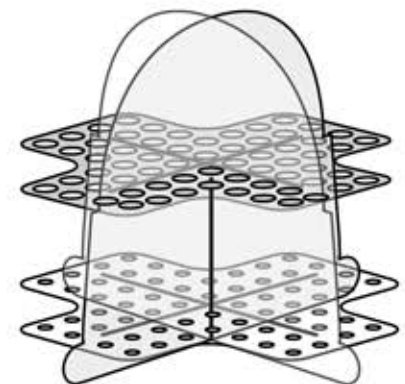

SOURCEONE 64 Pen Acrylic Display Stand

INSTRUCTIONS

2

d

3

c

1

a