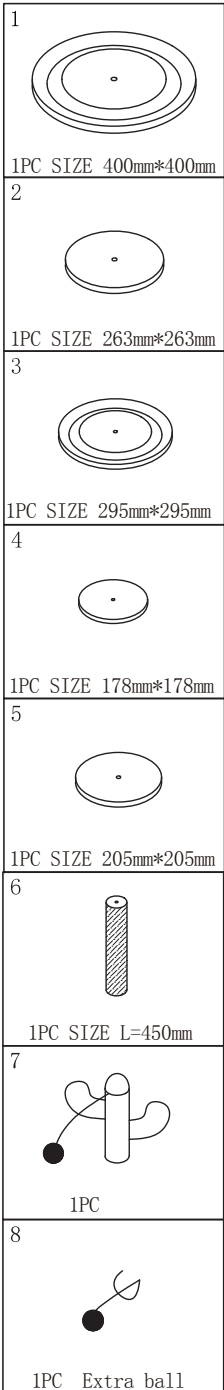

Extra Ball

Accessory	Size	Quantity
A 	8mm*100mm	1PC
B 	8mm*85mm	1PC
C 	38mm*38mm	4PCS
D 	25mm*25mm	4PCS
	5mm	1PC

①

 A=1PC

 B=1PC

 C=4PCS

 D=4PCS