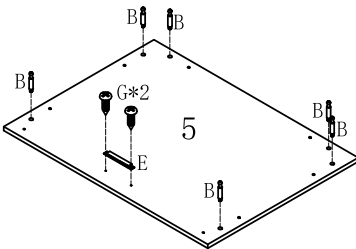

Accessory	Size	Quantity
A  Connector A	6PCS+1PC
B  Connector B	6PCS+1PC
C 	6mm*30mm	6PCS+2PCS
D 	8mm*40mm	4PCS
E  Door Magnet	1PC
F  Metal Clip	2PCS
G 	3mm*12mm	4PCS+1PC
H  Door Knob	2PCS
I  Screw	2PCS
J 	5mm*40mm	13PCS+1PC
K  Door Spring	2PCS
L  Door Connector	2PCS
	3mm	1PC

①

-  F=2PCS
-  G=2PCS
-  H=2PCS
-  I=2PCS
-  K=2PCS
-  L=2PCS

②

-  C=4PCS
-  D=4PCS

Make sure to put the wood stick "C"

③

-  B=6PCS
-  E=1PC
-  G=2PCS

④