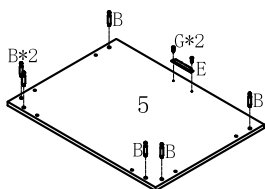

Accessory	Size	Quantity
A  Connector A	.....	6PCS+1PC
B  Connector B	.....	6PCS+1PC
C 	8mm*40mm	12PCS+2PCS
D 	5mm*40mm	10PCS+1PC
E  Door Magnet	.....	1PC
F  Metal Clip	.....	2PCS
G 	3mm*12mm	12PCS+1PC
H  Door Knob	.....	2PCS
I  Screw	.....	2PCS
J 	8mm*40mm	4PCS
	3mm	1PC

①

B=6pcs

C=12pcs

E=1pc

F=2pcs

G=4pcs

H=2pcs

I=2pcs

J=4pcs

Make sure to put the wood stick "C"

②

D=2pcs

3

D=8pcs

4

A=6pcs