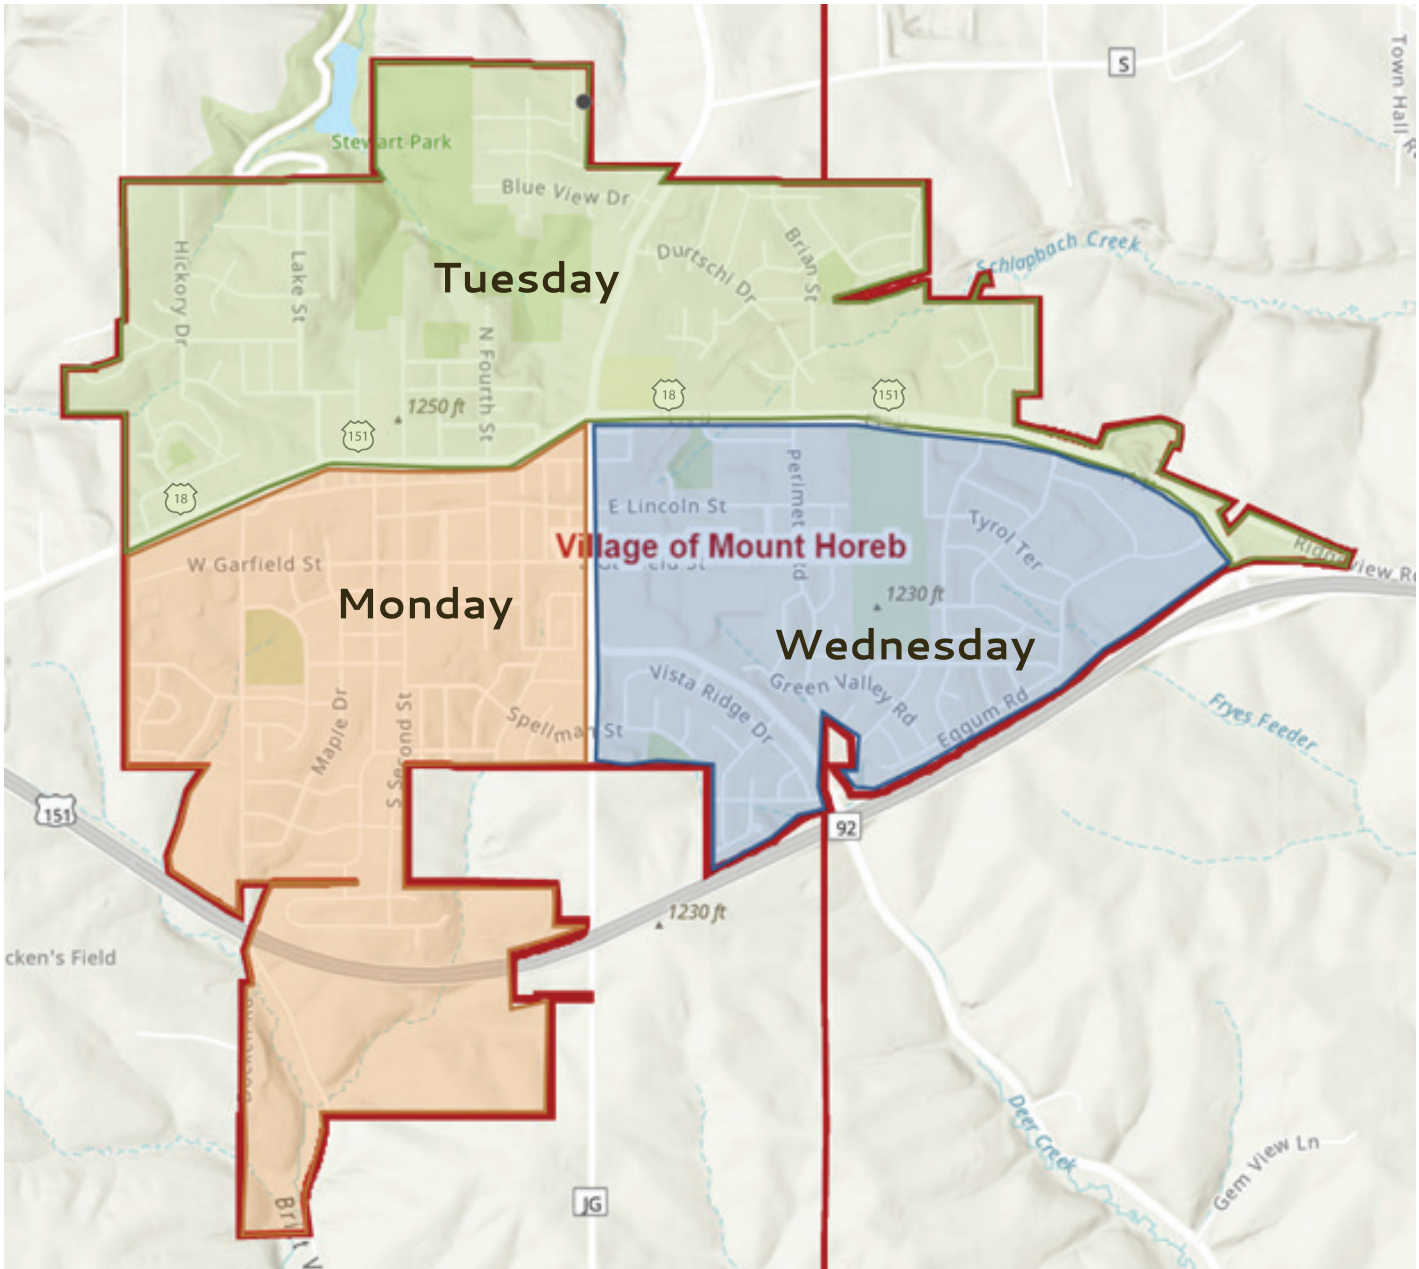

## Village of Mount Horeb – Service Days

MONDAY SERVICE    TUESDAY SERVICE    WEDNESDAY SERVICE

- If you place your carts on Business Highway 18/151: Both sides of the road will be serviced on Tuesday.
- Eighth Street south of Springdale Street: The west side will be serviced on Monday. The east side will be serviced on Wednesday.