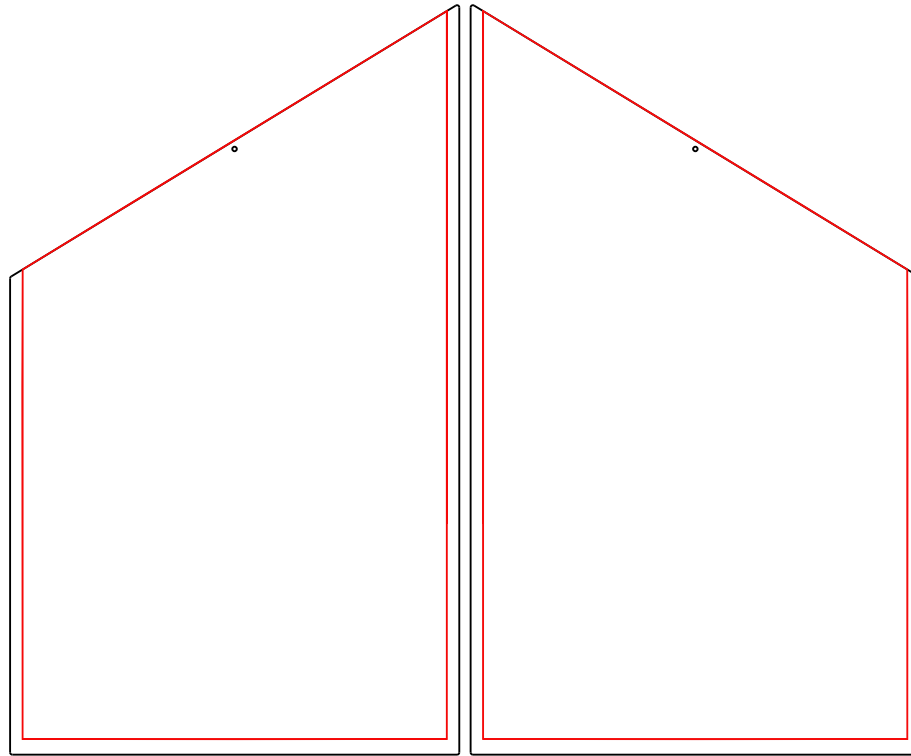

Back Lower Panel Graphic
 Panel Size: 725mm x 845mm
 Visual Size: 725mm x 845mm

Side Graphic
 Panel Size: 594mm x 990mm tapering down to 630mm
 Visual Area: 560mm x 960mm tapering down to 620mm

Header Graphic
 Panel Size: 725mm x 450mm
 Visual Area: 725mm x 300mm

Front Graphic
 Panel Size: 660mm x 485mm
 Visual Area: 660mm x 460mm

Project: Dpro Promotor Brochure Stand DL A5

Scale

Contractor

Approved By

Drawing No. 1

1:10

Print: