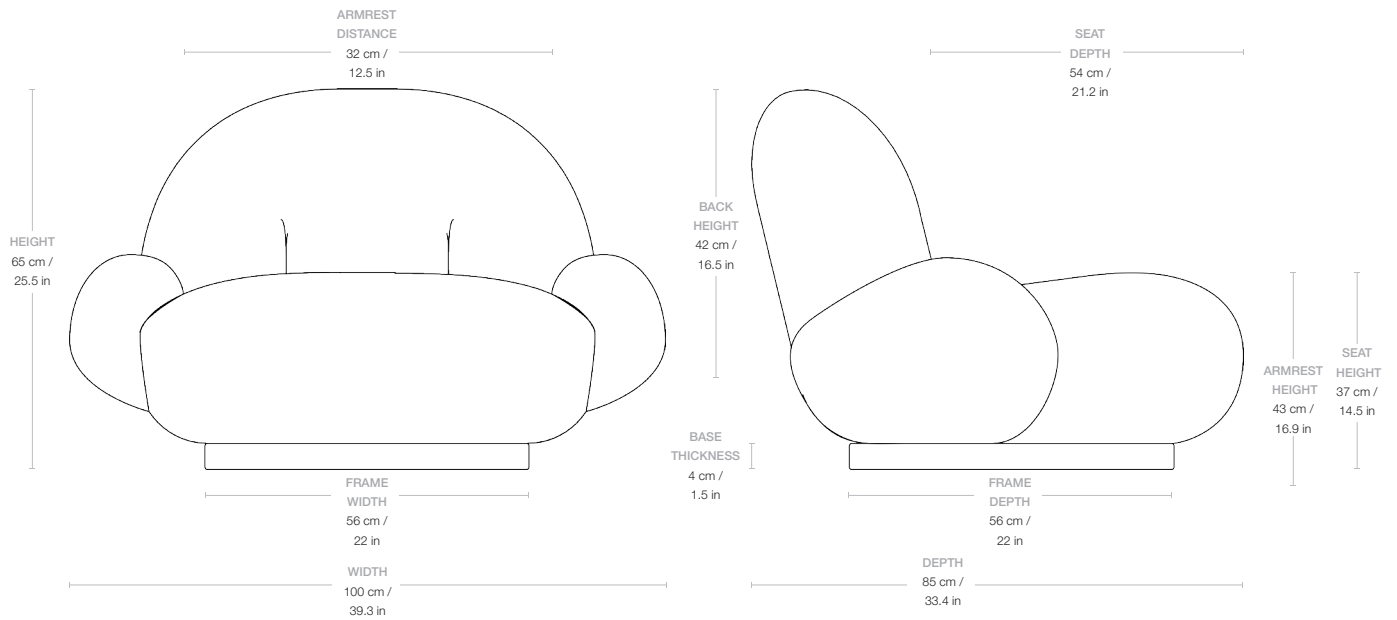

MATERIALS

Bend plywood (inside structure), cut foam (padding and armrest), laquered MDF (base)

Dimensions

WIDTH	100 cm / 39.3 in
DEPTH	85 cm / 33.4 in
HEIGHT	65 cm / 25.5 in
SEAT DEPTH	54 cm / 21.2 in
SEAT HEIGHT	35 cm / 13.7 in
BACKREST HEIGHT	42 cm / 16.5 in
ARMREST HEIGHT	43 cm / 17.3 in
ARMREST DISTANCE	32 cm / 12.5 in

Weight

TOTAL WEIGHT 27,5 kg / 29 kg (returning swivel) / 60,62 lbs / 63,93 lbs (returning swivel)

Upholstery Consumption

X 140 CM FABRIC WIDTH / X 55 IN FABRIC WIDTH

FABRIC CONSUMPTION 400 cm / 157.4 in

Packaging

NUMBER OF PARCELS	1
PACKAGING LENGTH	120 cm / 47,24 in
PACKAGING WIDTH	80 cm / 31,49 in
PACKAGING HEIGHT	85 cm / 33,46 in
PACKAGING WEIGHT	14,5 kg / 31,96 lbs
GROSS WEIGHT	42 kg / 43,5 kg (returning swivel) / 92,59 lbs / 95,90 lbs (returning swivel)