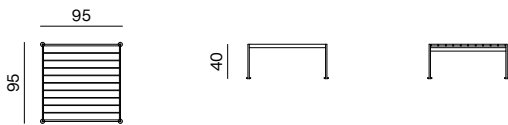

**CHAIR + METAL ARMRESTS**  
dimensions 60 × 55 × 80 cm

**LOUNGE ARMCHAIR**  
dimensions 74 × 94 × 72 cm

**CHAIR + WOODEN ARMRESTS**  
dimensions 60 × 56 × 80 cm

**3SEATER**  
dimensions 213 × 79 × 64 cm

**BARSTOOL**  
dimensions 47 × 49 × 80 cm

SPECIFICATIONS AND TECHNICAL DRAWING

STRUCTURE	metal + powder coating
TABLE TOP	metal plate + powder coating / solid wood + outdoor oil

[PRODUCT INFORMATION WEBSITE](#)

**LOW TABLE**  
dimensions 95 × 95 × 40 cm

**TABLE**  
dimensions 83 × 83 × 75 cm

**TABLE**  
dimensions 143 × 83 × 75 cm

**TABLE EXTENSION**  
dimensions 50 (38) × 75 × 4 cm

STRUCTURE	metal + powder coating
TABLE TOP	metal plate + powder coating

[PRODUCT INFORMATION WEBSITE](#)

**SIDE TABLE**  
dimensions 45 × 54 × 40 cm