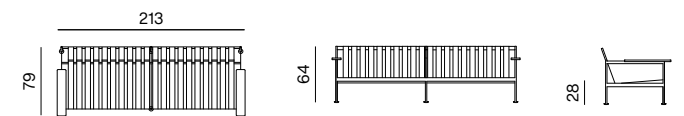

**CHAIR + METAL ARMRESTS**  
dimensions 60 × 55 × 80 cm

**LOUNGE ARMCHAIR**  
dimensions 74 × 94 × 72 cm

**CHAIR + WOODEN ARMRESTS**  
dimensions 60 × 56 × 80 cm

**3SEATER**  
dimensions 213 × 79 × 64 cm

**BARSTOOL**  
dimensions 47 × 49 × 80 cm

SPECIFICATIONS AND TECHNICAL DRAWING

STRUCTURE	metal + powder coating
TABLE TOP	metal plate + powder coating / solid wood + outdoor oil

[PRODUCT INFORMATION WEBSITE](#)

**LOW TABLE**  
dimensions 95 × 95 × 40 cm

**TABLE**  
dimensions 83 × 83 × 75 cm

**TABLE**  
dimensions 143 × 83 × 75 cm

**TABLE EXTENSION**  
dimensions 50 (38) × 75 × 4 cm

STRUCTURE	metal + powder coating
TABLE TOP	metal plate + powder coating

[PRODUCT INFORMATION WEBSITE](#)

**SIDE TABLE**  
dimensions 45 × 54 × 40 cm