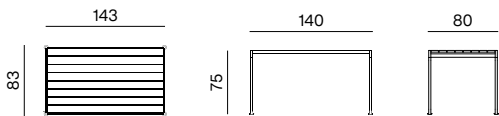

**CHAIR + METAL ARMRESTS**  
dimensions 60 × 55 × 80 cm

**LOUNGE ARMCHAIR**  
dimensions 74 × 94 × 72 cm

**CHAIR + WOODEN ARMRESTS**  
dimensions 60 × 56 × 80 cm

**3SEATER**  
dimensions 213 × 79 × 64 cm

**BARSTOOL**  
dimensions 47 × 49 × 80 cm

SPECIFICATIONS AND TECHNICAL DRAWING

STRUCTURE	metal + powder coating
TABLE TOP	metal plate + powder coating / solid wood + outdoor oil

[PRODUCT INFORMATION WEBSITE](#)

**LOW TABLE**  
dimensions 95 × 95 × 40 cm

**TABLE**  
dimensions 83 × 83 × 75 cm

**TABLE**  
dimensions 143 × 83 × 75 cm

**TABLE EXTENSION**  
dimensions 50 (38) × 75 × 4 cm

STRUCTURE	metal + powder coating
TABLE TOP	metal plate + powder coating

[PRODUCT INFORMATION WEBSITE](#)

**SIDE TABLE**  
dimensions 45 × 54 × 40 cm