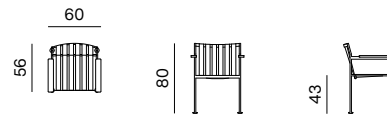

**SUNLOUNGER**  
dimensions 76 × 210 × 29 cm

**SUNLOUNGER + ARMRESTS**  
dimensions 98 × 210 × 51 cm

**SUNLOUNGER + ARMREST (L/R)**  
dimensions 87 × 210 × 29 cm

**CHAIR**  
dimensions 54 × 55 × 80 cm

**ARMCHAIR**  
dimensions 84 × 79 × 64 cm

**CHAIR + METAL ARMRESTS**  
dimensions 60 × 55 × 80 cm

**LOUNGE ARMCHAIR**  
dimensions 74 × 94 × 72 cm

**CHAIR + WOODEN ARMRESTS**  
dimensions 60 × 56 × 80 cm

**3SEATER**  
dimensions 213 × 79 × 64 cm

**BARSTOOL**  
dimensions 47 × 49 × 80 cm

SPECIFICATIONS AND TECHNICAL DRAWING

STRUCTURE	metal + powder coating
TABLE TOP	metal plate + powder coating / solid wood + outdoor oil

[PRODUCT INFORMATION WEBSITE](#)

[PRODUCT INFORMATION WEBSITE](#)

**SIDE TABLE**  
dimensions 45 × 54 × 40 cm