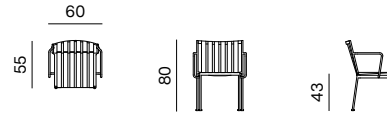

**SUNLOUNGER**  
dimensions 76 × 210 × 29 cm

**SUNLOUNGER + ARMRESTS**  
dimensions 98 × 210 × 51 cm

**SUNLOUNGER + ARMREST (L/R)**  
dimensions 87 × 210 × 29 cm

**CHAIR**  
dimensions 54 × 55 × 80 cm

**ARMCHAIR**  
dimensions 84 × 79 × 64 cm

**CHAIR + METAL ARMRESTS**  
dimensions 60 × 55 × 80 cm

**LOUNGE ARMCHAIR**  
dimensions 74 × 94 × 72 cm

**CHAIR + WOODEN ARMRESTS**  
dimensions 60 × 56 × 80 cm

**3SEATER**  
dimensions 213 × 79 × 64 cm

**BARSTOOL**  
dimensions 47 × 49 × 80 cm

SPECIFICATIONS AND TECHNICAL DRAWING

STRUCTURE	metal + powder coating
TABLE TOP	metal plate + powder coating / solid wood + outdoor oil

[PRODUCT INFORMATION WEBSITE](#)

[PRODUCT INFORMATION WEBSITE](#)

**SIDE TABLE**  
dimensions 45 × 54 × 40 cm