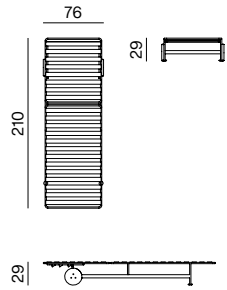

**SUNLOUNGER**  
dimensions 76 × 210 × 29 cm

**SUNLOUNGER + ARMRESTS**  
dimensions 98 × 210 × 51 cm

**SUNLOUNGER + ARMREST (L/R)**  
dimensions 87 × 210 × 29 cm

**CHAIR**  
dimensions 54 × 55 × 80 cm

**ARMCHAIR**  
dimensions 84 × 79 × 64 cm

**BARSTOOL**  
dimensions 47 × 49 × 80 cm

SPECIFICATIONS AND TECHNICAL DRAWING

STRUCTURE	metal + powder coating
TABLE TOP	metal plate + powder coating / solid wood + outdoor oil

[PRODUCT INFORMATION WEBSITE](#)

**LOW TABLE**  
dimensions 95 × 95 × 40 cm

**TABLE**  
dimensions 83 × 83 × 75 cm

**TABLE**  
dimensions 143 × 83 × 75 cm

**TABLE EXTENSION**  
dimensions 50 (38) × 75 × 4 cm

STRUCTURE	metal + powder coating
TABLE TOP	metal plate + powder coating

[PRODUCT INFORMATION WEBSITE](#)

**SIDE TABLE**  
dimensions 45 × 54 × 40 cm