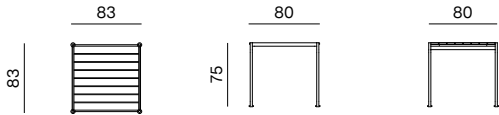

**CHAIR + METAL ARMRESTS**  
dimensions 60 × 55 × 80 cm

**LOUNGE ARMCHAIR**  
dimensions 74 × 94 × 72 cm

**CHAIR + WOODEN ARMRESTS**  
dimensions 60 × 56 × 80 cm

**3SEATER**  
dimensions 213 × 79 × 64 cm

**BARSTOOL**  
dimensions 47 × 49 × 80 cm

SPECIFICATIONS AND TECHNICAL DRAWING

STRUCTURE	metal + powder coating
TABLE TOP	metal plate + powder coating / solid wood + outdoor oil

[PRODUCT INFORMATION WEBSITE](#)

**LOW TABLE**  
dimensions 95 × 95 × 40 cm

**TABLE**  
dimensions 83 × 83 × 75 cm

**TABLE**  
dimensions 143 × 83 × 75 cm

**TABLE EXTENSION**  
dimensions 50 (38) × 75 × 4 cm

STRUCTURE	metal + powder coating
TABLE TOP	metal plate + powder coating

[PRODUCT INFORMATION WEBSITE](#)

**SIDE TABLE**  
dimensions 45 × 54 × 40 cm