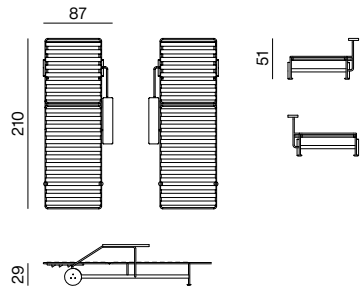

**SUNLOUNGER**  
dimensions 76 × 210 × 29 cm

**SUNLOUNGER + ARMRESTS**  
dimensions 98 × 210 × 51 cm

**SUNLOUNGER + ARMREST (L/R)**  
dimensions 87 × 210 × 29 cm

**CHAIR**  
dimensions 54 × 55 × 80 cm

**ARMCHAIR**  
dimensions 84 × 79 × 64 cm

**BARSTOOL**  
dimensions 47 × 49 × 80 cm

SPECIFICATIONS AND TECHNICAL DRAWING

STRUCTURE	metal + powder coating
TABLE TOP	metal plate + powder coating / solid wood + outdoor oil

[PRODUCT INFORMATION WEBSITE](#)

**LOW TABLE**  
dimensions 95 × 95 × 40 cm

**TABLE**  
dimensions 83 × 83 × 75 cm

**TABLE**  
dimensions 143 × 83 × 75 cm

**TABLE EXTENSION**  
dimensions 50 (38) × 75 × 4 cm

STRUCTURE	metal + powder coating
TABLE TOP	metal plate + powder coating

[PRODUCT INFORMATION WEBSITE](#)

**SIDE TABLE**  
dimensions 45 × 54 × 40 cm