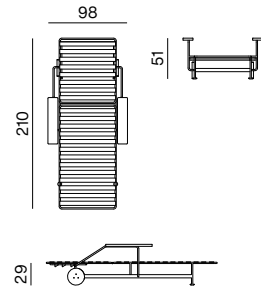

**SUNLOUNGER**  
dimensions 76 × 210 × 29 cm

**SUNLOUNGER + ARMRESTS**  
dimensions 98 × 210 × 51 cm

**SUNLOUNGER + ARMREST (L/R)**  
dimensions 87 × 210 × 29 cm

**CHAIR**  
dimensions 54 × 55 × 80 cm

**ARMCHAIR**  
dimensions 84 × 79 × 64 cm

**BARSTOOL**  
dimensions 47 × 49 × 80 cm

SPECIFICATIONS AND TECHNICAL DRAWING

STRUCTURE	metal + powder coating
TABLE TOP	metal plate + powder coating / solid wood + outdoor oil

[PRODUCT INFORMATION WEBSITE](#)

**LOW TABLE**  
dimensions 95 × 95 × 40 cm

**TABLE**  
dimensions 83 × 83 × 75 cm

**TABLE**  
dimensions 143 × 83 × 75 cm

**TABLE EXTENSION**  
dimensions 50 (38) × 75 × 4 cm

STRUCTURE	metal + powder coating
TABLE TOP	metal plate + powder coating

[PRODUCT INFORMATION WEBSITE](#)

**SIDE TABLE**  
dimensions 45 × 54 × 40 cm