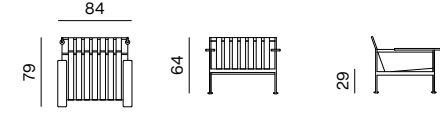

**SUNLOUNGER**  
dimensions 76 × 210 × 29 cm

**SUNLOUNGER + ARMRESTS**  
dimensions 98 × 210 × 51 cm

**SUNLOUNGER + ARMREST (L/R)**  
dimensions 87 × 210 × 29 cm

**CHAIR**  
dimensions 54 × 55 × 80 cm

**ARMCHAIR**  
dimensions 84 × 79 × 64 cm

**CHAIR + METAL ARMRESTS**  
dimensions 60 × 55 × 80 cm

**LOUNGE ARMCHAIR**  
dimensions 74 × 94 × 72 cm

**CHAIR + WOODEN ARMRESTS**  
dimensions 60 × 56 × 80 cm

**3SEATER**  
dimensions 213 × 79 × 64 cm

**BARSTOOL**  
dimensions 47 × 49 × 80 cm

SPECIFICATIONS AND TECHNICAL DRAWING

STRUCTURE	metal + powder coating
TABLE TOP	metal plate + powder coating / solid wood + outdoor oil

[PRODUCT INFORMATION WEBSITE](#)

[PRODUCT INFORMATION WEBSITE](#)

**SIDE TABLE**  
dimensions 45 × 54 × 40 cm