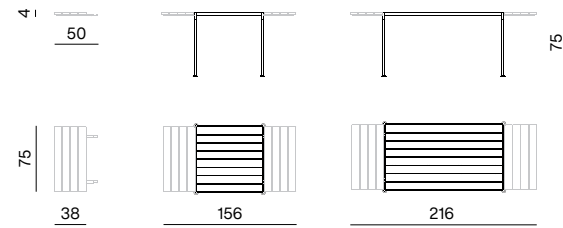

**CHAIR + METAL ARMRESTS**  
dimensions 60 × 55 × 80 cm

**LOUNGE ARMCHAIR**  
dimensions 74 × 94 × 72 cm

**CHAIR + WOODEN ARMRESTS**  
dimensions 60 × 56 × 80 cm

**3SEATER**  
dimensions 213 × 79 × 64 cm

**BARSTOOL**  
dimensions 47 × 49 × 80 cm

SPECIFICATIONS AND TECHNICAL DRAWING

STRUCTURE	metal + powder coating
TABLE TOP	metal plate + powder coating / solid wood + outdoor oil

[PRODUCT INFORMATION WEBSITE](#)

**LOW TABLE**  
dimensions 95 × 95 × 40 cm

**TABLE**  
dimensions 83 × 83 × 75 cm

**TABLE**  
dimensions 143 × 83 × 75 cm

**TABLE EXTENSION**  
dimensions 50 (38) × 75 × 4 cm

STRUCTURE	metal + powder coating
TABLE TOP	metal plate + powder coating

[PRODUCT INFORMATION WEBSITE](#)

**SIDE TABLE**  
dimensions 45 × 54 × 40 cm