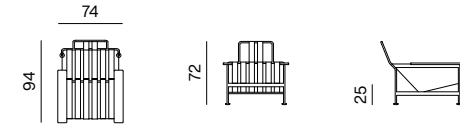

**SUNLOUNGER**  
dimensions 76 × 210 × 29 cm

**SUNLOUNGER + ARMRESTS**  
dimensions 98 × 210 × 51 cm

**SUNLOUNGER + ARMREST (L/R)**  
dimensions 87 × 210 × 29 cm

**CHAIR**  
dimensions 54 × 55 × 80 cm

**ARMCHAIR**  
dimensions 84 × 79 × 64 cm

**CHAIR + METAL ARMRESTS**  
dimensions 60 × 55 × 80 cm

**LOUNGE ARMCHAIR**  
dimensions 74 × 94 × 72 cm

**CHAIR + WOODEN ARMRESTS**  
dimensions 60 × 56 × 80 cm

**3SEATER**  
dimensions 213 × 79 × 64 cm

**BARSTOOL**  
dimensions 47 × 49 × 80 cm

SPECIFICATIONS AND TECHNICAL DRAWING

STRUCTURE	metal + powder coating
TABLE TOP	metal plate + powder coating / solid wood + outdoor oil

[PRODUCT INFORMATION WEBSITE](#)

[PRODUCT INFORMATION WEBSITE](#)

**SIDE TABLE**  
dimensions 45 × 54 × 40 cm