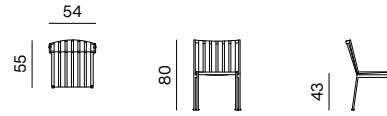

**SUNLOUNGER**  
dimensions 76 × 210 × 29 cm

**SUNLOUNGER + ARMRESTS**  
dimensions 98 × 210 × 51 cm

**SUNLOUNGER + ARMREST (L/R)**  
dimensions 87 × 210 × 29 cm

**CHAIR**  
dimensions 54 × 55 × 80 cm

**ARMCHAIR**  
dimensions 84 × 79 × 64 cm

**CHAIR + METAL ARMRESTS**  
dimensions 60 × 55 × 80 cm

**LOUNGE ARMCHAIR**  
dimensions 74 × 94 × 72 cm

**CHAIR + WOODEN ARMRESTS**  
dimensions 60 × 56 × 80 cm

**3SEATER**  
dimensions 213 × 79 × 64 cm

**BARSTOOL**  
dimensions 47 × 49 × 80 cm

SPECIFICATIONS AND TECHNICAL DRAWING

STRUCTURE	metal + powder coating
TABLE TOP	metal plate + powder coating / solid wood + outdoor oil

[PRODUCT INFORMATION WEBSITE](#)

[PRODUCT INFORMATION WEBSITE](#)

**SIDE TABLE**  
dimensions 45 × 54 × 40 cm