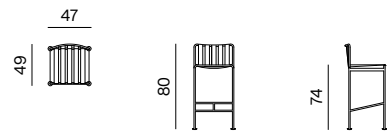

**CHAIR + METAL ARMRESTS**  
dimensions 60 × 55 × 80 cm

**LOUNGE ARMCHAIR**  
dimensions 74 × 94 × 72 cm

**CHAIR + WOODEN ARMRESTS**  
dimensions 60 × 56 × 80 cm

**3SEATER**  
dimensions 213 × 79 × 64 cm

**BARSTOOL**  
dimensions 47 × 49 × 80 cm

SPECIFICATIONS AND TECHNICAL DRAWING

STRUCTURE	metal + powder coating
TABLE TOP	metal plate + powder coating / solid wood + outdoor oil

[PRODUCT INFORMATION WEBSITE](#)

**LOW TABLE**  
dimensions 95 × 95 × 40 cm

**TABLE**  
dimensions 83 × 83 × 75 cm

**TABLE**  
dimensions 143 × 83 × 75 cm

**TABLE EXTENSION**  
dimensions 50 (38) × 75 × 4 cm

STRUCTURE	metal + powder coating
TABLE TOP	metal plate + powder coating

[PRODUCT INFORMATION WEBSITE](#)

**SIDE TABLE**  
dimensions 45 × 54 × 40 cm