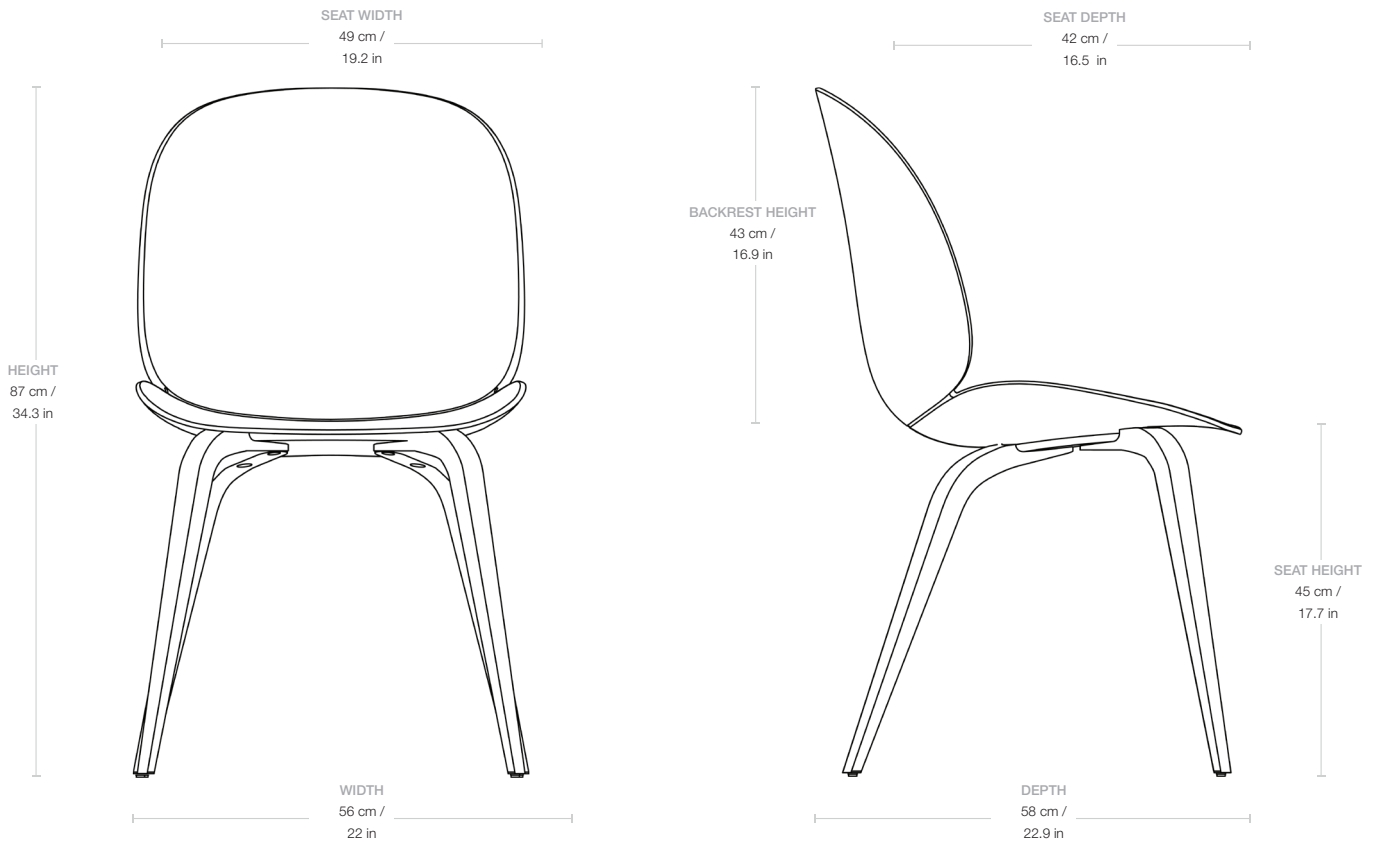


Beetle Dining Chair, Un-upholstered - Wood base

Designed by GamFratesi - 2013

ITEM NUMBER

10257

DESCRIPTION

With the introduction of the un-upholstered Beetle Chair, the collection has bloomed into a chair series with unlimited possibilities. The Beetle Chair is no longer only an upholstered chair but also available with a polypropylene plastic shell, giving it a lighter expression with notable durability at a lower price point. The chair's subtle matte texture offers a soft tactility where its outstanding sitting comfort is obtained. Thanks to the wide spectrum of colour and base options, the un-upholstered Beetle is an ideal solution for both formal and informal spaces alike. Mix and match between the seven harmonious colours to create a personal expression.

Materials & Finishes

BASE FINISH

Black stained beech, Oak, Smoked Oak, American Walnut

SHELL COLOR

Black, Dark Green, Dark Pink, New Beige, Grey Blue, Sweet Pink, Pure White, Pastel Green, Amber Brown, Pebble Brown, Alabaster White

MATERIALS

PP, HDPE, WOOD

Dimensions

HEIGHT	87 cm / 34.3 in
WIDTH	56 cm / 22 in
DEPTH	58 cm / 22.9 in
SEAT WIDTH	49 cm / 19.2 in
SEAT DEPTH	42 cm / 16.5 in
SEAT HEIGHT	45 cm / 17.7 in
BACKREST HEIGHT	43 cm / 16.9 in

Weight

TOTAL WEIGHT	5.4 kg / 12 lbs
LEGS WEIGHT	1.8 kg / 4 lbs
SHELL WEIGHT	3.6 kg / 8 lbs

Packaging

NUMBER OF PARCELS	1
PACKAGING LENGTH	59 cm / 23.2 in
PACKAGING WIDTH	58 cm / 23 in
PACKAGING HEIGHT	92 cm / 36.2 in
PACKAGING WEIGHT	2.5 kg / 5.5 in
GROSS WEIGHT	7.9 kg / 17.4 in