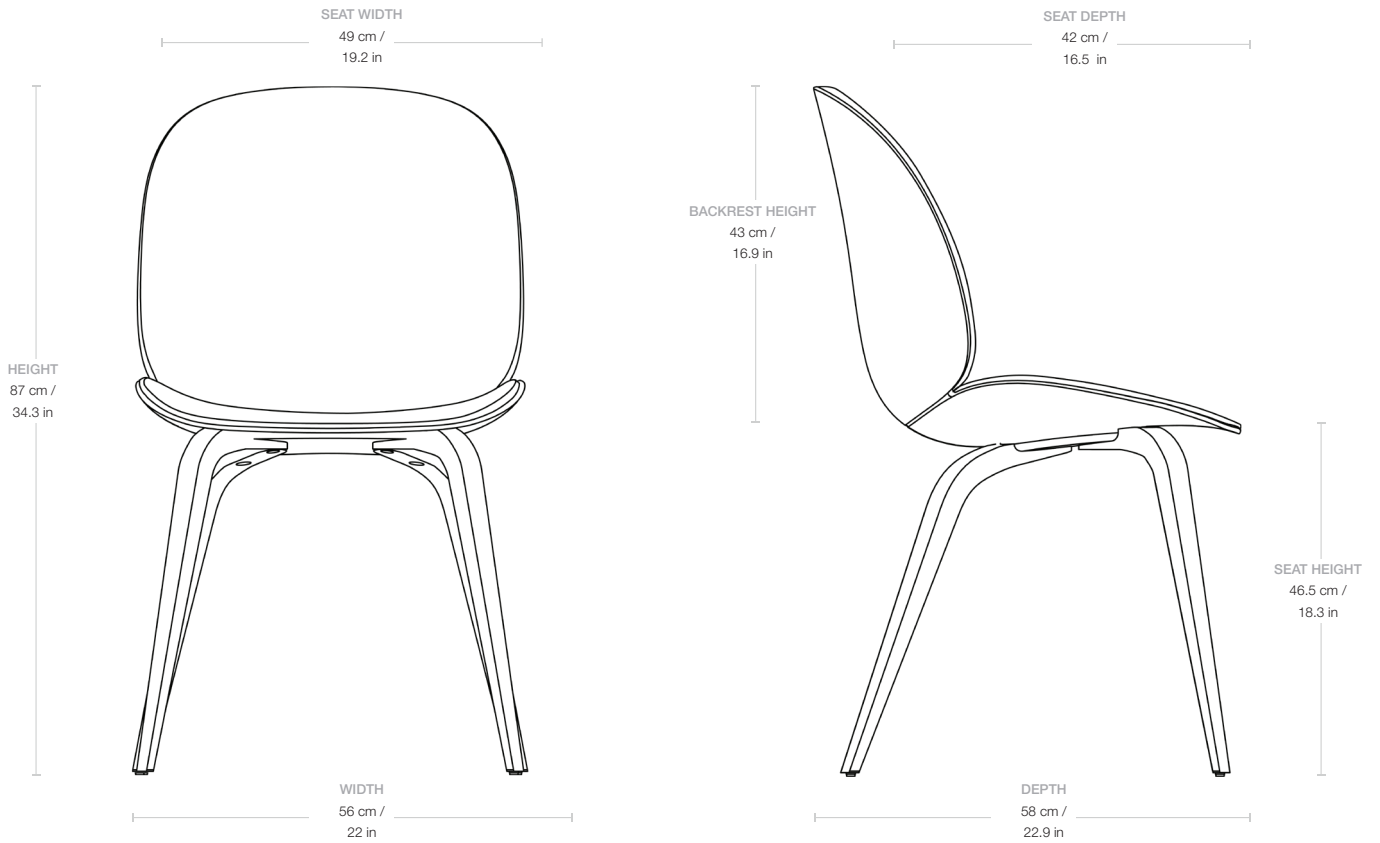


Beetle Dining Chair, Front Upholstered - Wood base

Designed by GamFratesi - 2013

ITEM NUMBER

10247

DESCRIPTION

The Beetle Dining Chair carries strong references to the design duo GamFratesi's inspirational source; the insect world, more specific the world of beetles. The wide range of upholstery options and different bases make it possible to put your personal touch to the chair and create one of its kind. Bases are now also available in plastic edition, which gives the Beetle Dining Chair has an authentic look that adds warmth to any interior.

MATERIALS

Wood, PP, HDPE, Foam, Fabric or Leather upholstery

Dimensions

HEIGHT	87 cm / 34.4 in
WIDTH	56 cm / 22 in
DEPTH	58 cm / 22.9 in
SEAT WIDTH	49 cm / 19.2 in
SEAT DEPTH	42 cm / 16.5 in
SEAT HEIGHT	46.5 cm / 18.3 in
BACKREST HEIGHT	43 cm / 16.9 in

Weight

TOTAL WEIGHT	7.6 kg / 16.8 lbs
LEGS WEIGHT	1.8 kg / 4 lbs
SHELL WEIGHT	5.8 kg / 13 lbs

Upholstery Consumption

FABRIC

X 140 CM FABRIC WIDTH / X 55 IN FABRIC WIDTH

FRONT UPHOLSTERED 1 PCS	63 cm / 24.8 in
FRONT UPHOLSTERED 2+ PCS	60 cm / 23.6 in

LEATHER

FRONT UPHOLSTERED	1.39 m ² / 15 ft ²
--------------------------	--

Packaging

NUMBER OF PARCELS	1
PACKAGING LENGTH	59 cm / 23.2 in
PACKAGING WIDTH	58 cm / 23 in
PACKAGING HEIGHT	92 cm / 36.2
PACKAGING WEIGHT	2.5 kg / 5.5 lbs
GROSS WEIGHT	10.1 kg / 22.2 lbs