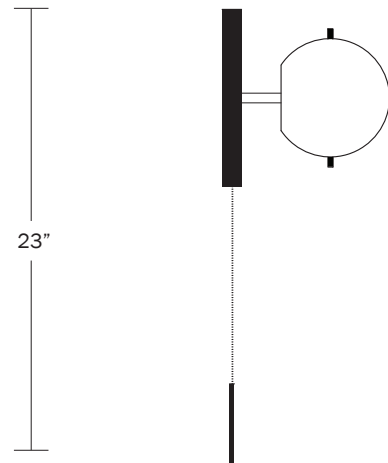

WORKSTEAD

SIGNAL SCONCE

hardwired

Description

The SIGNAL SCONCE features a hand-blown glass globe suspended from a luminous metal back plate by a pair of metal pins. A sinuous pull chain is weighted by a slender bar, giving the piece a jewel-like presence. Made in the USA. UL Listed. Damp Rated upon request.

Finish Options

Hewn Brass
Hand Finished Bronze
Brushed Nickel

Dimensions

Overall Height - 9"
Height Including Chain - 23"
Globe Diameter - 6"
Backplate Diameter - 9"

Weight

6 lbs

Lamp

40 Watt Incandescent Max
5W Dimmable LED Bulb Included
2" Diameter With Porcelain Finish
40 Watt equivalent
325 Lumens
2700K Color Temperature
Bulb Life 30,000 Hours
110/120V, E12
220/240V, E14
UL/CE Listed
Damp Rated Upon Request

side