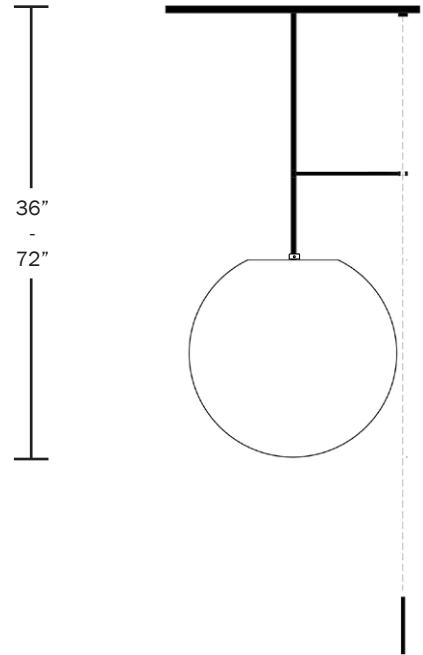

WORKSTEAD

SIGNAL GLOBE

hardwired

Description

The Signal Globe is the largest piece in the collection, composed of a monumental sphere suspended by a delicate armature.

A hand blown glass globe reflects onto a luminous canopy. A pull chain holds a slender rod, giving the piece a jewel-like presence.

Materials

Hand blown glass globe with a sandblasted finish. Hewn Brass, Bronze or Nickel with Matching Pull Chain

Dimensions

Globe - 14"
Canopy - 18"
Small - 36"
Medium - 48"
Large - 72"

Weight

25 lbs

Lamp

60 Watt Max
6W Dimmable Bulb Included
540 Lumens
50 Watt Equivalent
2700K Color Temperature
Bulb Life 30,000 Hours
110/120V, E26
220/240V, E27
UL / CE Approved

front

side