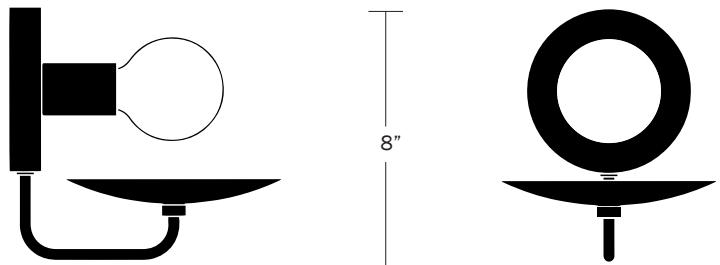

WORKSTEAD

ORBIT SOLO
hewn brass

WORKSTEAD

ORBIT SOLO
brushed nickel

WORKSTEAD

ORBIT SOLO
hand finished bronze

WORKSTEAD

ORBIT SOLO

hardwired

Description

ORBIT SOLO uses the language of our popular ORBIT SCONCE to present a single glowing bulb set against a hovering luminous disc. The dish can be fixed either above or below the socket, to direct a reflective beam of light. Made in the USA. UL Listed. Damp Rated upon request.

Finish Options

Hewn Brass
Brushed Nickel
Hand Finished Bronze

Dimensions

Overall Height - 8"
Dish Diameter - 7"
Depth - 9"
Backplate Diameter - 5"

Weight

6 lbs

Lamp

60 Watt Incandescent Max
6W Dimmable LED Bulb Included
3" Diameter With Porcelain Finish
50 Watt Equivalent
540 Lumens
2700K Color Temperature
Bulb Life 30,000 Hours
110/120V, E26
220/240V, E27
UL/CE Listed
Damp Rated Upon Request