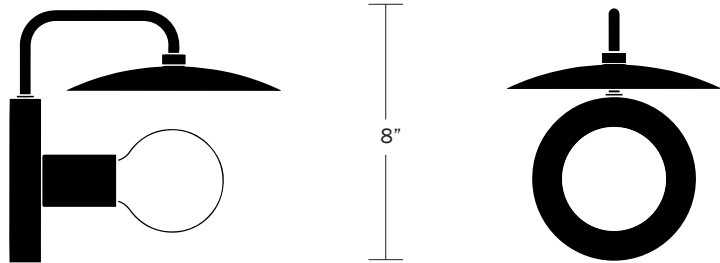

WORKSTEAD

ORBIT SOLO
hewn brass

WORKSTEAD

ORBIT SOLO
brushed nickel

WORKSTEAD

ORBIT SOLO
hand finished bronze

WORKSTEAD

ORBIT SOLO

hardwired

Description

ORBIT SOLO uses the language of our popular ORBIT SCONCE to present a single glowing bulb set against a hovering luminous disc. The dish can be fixed either above or below the socket, to direct a reflective beam of light. Made in the USA. UL Listed. Damp Rated upon request.

Finish Options

Hewn Brass
Brushed Nickel
Hand Finished Bronze

Dimensions

Overall Height - 8"
Dish Diameter - 7"
Depth - 9"
Backplate Diameter - 5"

Weight

6 lbs

Lamp

60 Watt Incandescent Max
6W Dimmable LED Bulb Included
3" Diameter With Porcelain Finish
50 Watt Equivalent
540 Lumens
2700K Color Temperature
Bulb Life 30,000 Hours
110/120V, E26
220/240V, E27
UL/CE Listed
Damp Rated Upon Request