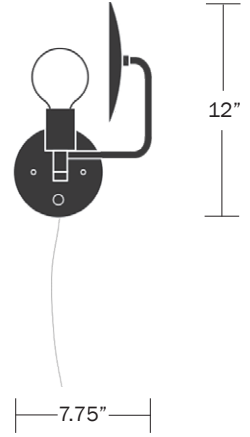

hardwired

Description

The ORBIT SCONCE is a modern interpretation of an early American candle form, radiating a warm glow from a single point of light. With a reflective disc that rotates 320 degrees, the adaptable sconce can direct or deflect light, as desired.

Made in the USA. UL Listed.
Damp Rated upon request.

Finish Options

Hewn Brass
Hand Finished Bronze
Brushed Nickel

Dimensions

Overall Height - 12"
Max Overall Depth - 12"
Max Width - 7.75"
Disc - 7"
Canopy Diameter- 5"

Finish Options

Hewn Brass
Hand Finished Bronze
Brushed Nickel
Black Cloth Cord
Nude Cloth Cord

Dimensions

Overall Height - 12"
Max Overall Depth - 12"
Max Width - 7.75"
Disc - 7"
Backplate Diameter - 5"
Cord - 10'

Weight

4 lbs

Lamp

60 Watt Incandescent Max
6W Dimmable LED Bulb Included
3" Diameter With Porcelain Finish
50 Watt Equivalent
540 Lumens
2700K Color Temperature
Bulb Life 30,000 Hours
110/120V, E26
220/240V, E27
UL/CE Listed
Damp Rated Upon Request