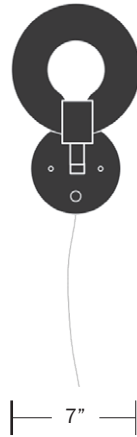

hardwired

Description

The ORBIT SCONCE is a modern interpretation of an early American candle form, radiating a warm glow from a single point of light. With a reflective disc that rotates 320 degrees, the adaptable sconce can direct or deflect light, as desired.

ORBIT SCONCE

plug-in

Description

The ORBIT SCONCE is a modern interpretation of an early American candle form, radiating a warm glow from a single point of light. With a reflective disc that rotates 320 degrees, the adaptable sconce can direct or deflect light, as desired. Made in the USA. UL Listed. Damp Rated upon request.

Finish Options

Hewn Brass
Hand Finished Bronze
Brushed Nickel
Black Cloth Cord
Nude Cloth Cord

Dimensions

Overall Height - 12"
Max Overall Depth - 12"
Max Width - 7.75"
Disc - 7"
Backplate Diameter - 5"
Cord - 10'

Weight

4 lbs

Lamp

60 Watt Incandescent Max
6W Dimmable LED Bulb Included
3" Diameter With Porcelain Finish
50 Watt Equivalent
540 Lumens
2700K Color Temperature
Bulb Life 30,000 Hours
110/120V, E26
220/240V, E27
UL/CE Listed
Damp Rated Upon Request