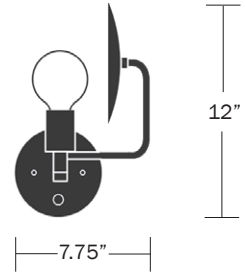

Made in the USA. UL Listed.
Damp Rated upon request.

Finish Options

Hewn Brass
Hand Finished Bronze
Brushed Nickel

Dimensions

Overall Height - 12"
Max Overall Depth - 12"
Max Width - 7.75"
Disc - 7"
Canopy Diameter- 5"

Weight

4 lbs

Lamp

60 Watt Incandescent Max
6W Dimmable LED Bulb Included
3" Diameter With Porcelain Finish
50 Watt Equivalent
540 Lumens
2700K Color Temperature
Bulb Life 30,000 Hours
110/120V, E26
220/240V, E27
UL/CE Listed
Damp Rated Upon Request

Finish Options

Hewn Brass
Hand Finished Bronze
Brushed Nickel
Black Cloth Cord
Nude Cloth Cord

Dimensions

Overall Height - 12"
Max Overall Depth - 12"
Max Width - 7.75"
Disc - 7"
Backplate Diameter - 5"
Cord - 10'