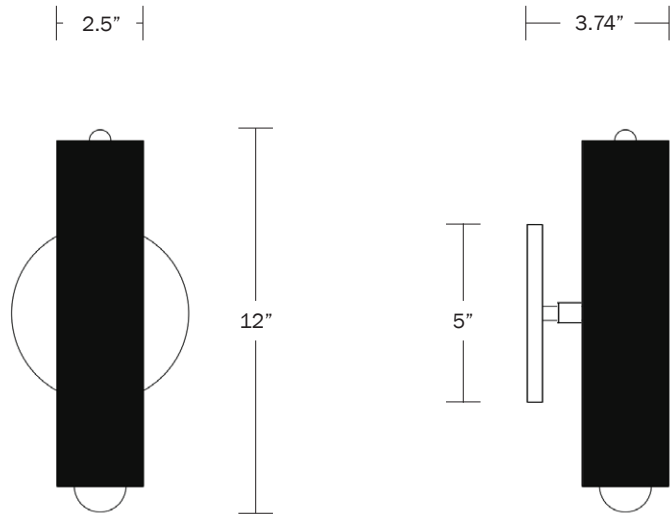

WORKSTEAD

LODGE SCONCE

hardwired

Description

The LODGE SCONCE features a singular wooden column mounted on a circular metal back plate. The adaptable fixture can pivot 360 degrees for soft directional light, dimmable by an on-fixture knob. Made in the USA. UL Listed. Damp Rated upon request.

Finish Options

- Natural Oak
- Oxidized Oak
- Painted White
- Painted Yellow
- Painted Gray
- Hewn Brass
- Blackened Steel

Dimensions

- Cylinder Height - 10"
- Overall Height - 12"
- Cylinder Diameter - 2.5"
- Backplate Diameter - 5"

Weight

6 lbs

Lamp

- 25 Watt Incandescent Max
- 5W Dimmable LED Bulb Included
- 2" Diameter With Porcelain Finish
- 40 Watt Equivalent
- 325 Lumens
- 2700K Color Temperature
- Bulb Life 30,000 Hours
- 110/120V, E12
- 220/240V, E14
- UL/CE Listed
- Damp Rated Upon Request

front

side