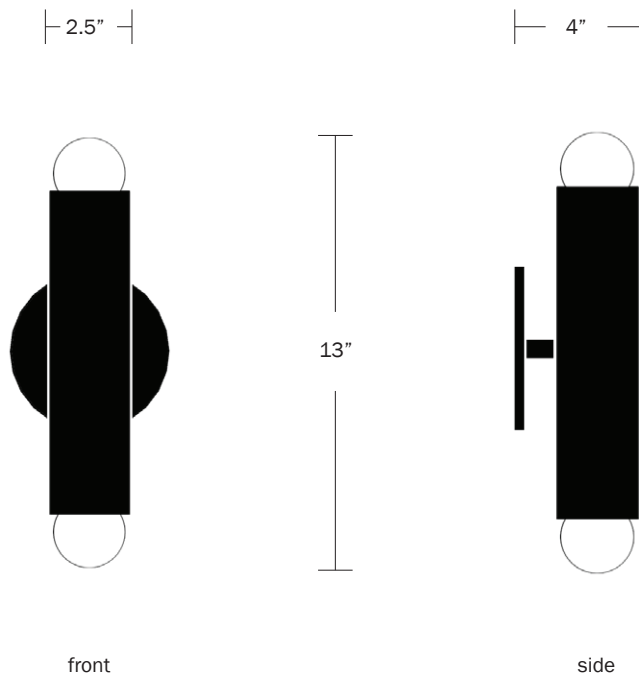

- Natural Oak
- Oxidized Oak
- Painted White
- Painted Yellow
- Painted Gray
- Hewn Brass
- Blackened Steel

Dimensions

- ADA Compliant
- Cylinder Height - 10"
- Overall Height - 13"
- Cylinder Diameter - 2.5"
- Canopy Diameter - 5"

Weight

8 lbs

Lamp

- 25 Watt Incandescent Max
- 5W Dimmable LED Bulb Included
- 2" Diameter With Porcelain Finish
- 40 Watt Equivalent
- 650 Total Lumens
- 2700K Color Temperature
- Bulb Life 30,000 Hours
- 110/120V, E12
- 220/240V, E14
- UL/CE Listed
- Damp Rated Upon Request