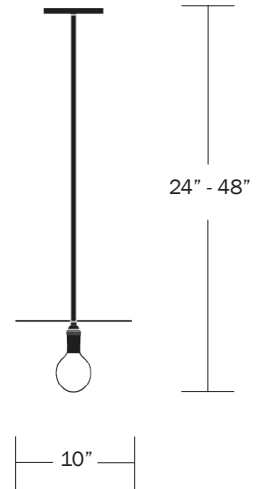

WORKSTEAD

BLACK PENDANT

WORKSTEAD

BLACK PENDANT

hardwired

Description

The BLACK PENDANT is an elemental fixture, composed of a slender metal rod, a pivoting reflective disc and a glowing porcelain bulb. The disc can be angled to 90 degrees, while the size can be effortlessly refined through the choice of three standard overall heights. Custom heights available. Made in the USA. UL Listed. Damp Rated upon request.

Finish Options

Industrial Black
Hewn Brass

Dimensions

Small - 24"
Medium - 36"
Large - 48"
Disc - 10"
Custom Heights Available

Weight

4 lbs

Lamp

60 Watt Incandescent Max
6W Dimmable LED Bulb Included
3" Diameter With Porcelain Finish
50 Watt Equivalent
540 Lumens
2700K Color Temperature
Bulb Life 30,000 Hours
110/120V, E26
220/240V, E27
UL/CE Listed
Damp Rated Upon Request