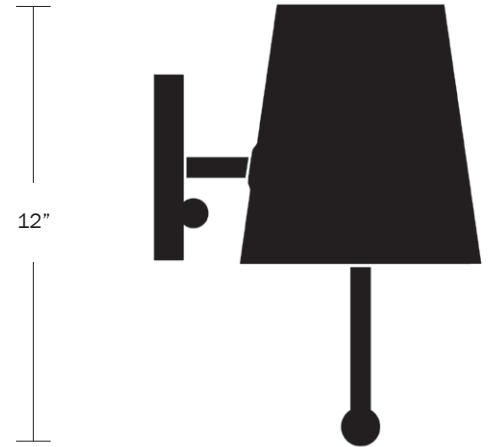

WORKSTEAD

HOUSE SCONCE

hardwired or plug-in

Description

The House Sconce is our take on the classic shaded sconce typology made modern thanks to an unexpectedly playful spirit. The adjustable fixture can be pivoted as a whole, to create a graphic beam of light against the wall. Made in the USA. UL Listed. Damp Rated upon request.

Finish Options

Hewn Brass
Natural Linen
Nude Cloth Cord

Dimensions

Shade Height - 7"
Shade Top Diameter - 4.5"
Shade Bottom Diameter - 6.5"
Backplate Diameter - 5"
Overall Fixture Height - 12"
Overall Fixture Depth - 9"
Cord Option - 10'

Weight

5 lbs

Lamp

60 Watt Incandescent Max
5W Dimmable LED Bulb Included
2" Diameter With Porcelain Finish
40 Watt Equivalent
325 Lumens
2700K Color Temperature
Bulb Life 30,000 Hours
110/120V, E12
220/240V, E14
UL/CE Listed
Damp Rated Upon Request

12"