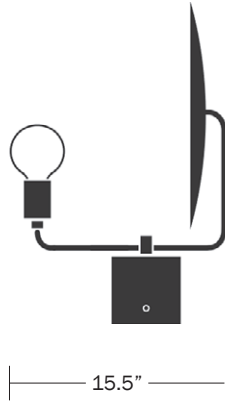

Dimensions

Height - 17.5"
Disc - 12"
Base - 4"
Cord - 10'

Weight

4 lbs

Lamp

60 Watt Incandescent Max
6W Dimmable LED Bulb Included
3" Diameter With Porcelain Finish
50 Watt Equivalent
540 Lumens
2700K Color Temperature
Bulb Life 30,000 Hours
110/120V, E26
220/240V, E27
UL/CE Listed
Damp Rated Upon Request