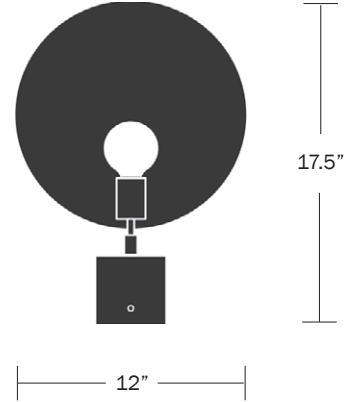

Dimensions

Height - 17.5"
Disc - 12"
Base - 4"
Cord - 10'

Weight

4 lbs

Lamp

60 Watt Incandescent Max
6W Dimmable LED Bulb Included
3" Diameter With Porcelain Finish
50 Watt Equivalent
540 Lumens
2700K Color Temperature
Bulb Life 30,000 Hours
110/120V, E26
220/240V, E27
UL/CE Listed
Damp Rated Upon Request