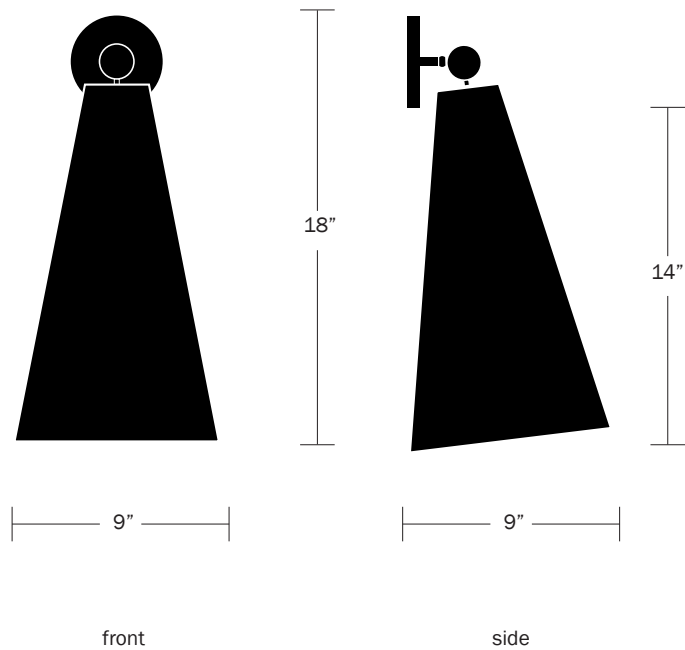

Shade Material

Natural Linen
Natural Burlap

Hardware Options

Hewn Brass
Brushed Nickel
Hand Finished Bronze

Dimensions

Shade Height - 18"
Shade Top Diameter - 3.25"
Shade Bottom Diameter - 11"
Overall Height - 22"
Depth - 11"
Backplate Diameter - 5"

Shade Material

Natural Linen
Natural Burlap

Hardware Options

Hewn Brass
Brushed Nickel
Hand Finished Bronze

Dimensions

Shade Height - 14"
Shade Top Diameter - 3.25"
Shade Bottom Diameter - 9"
Overall Height - 18"
Depth - 9"
Backplate Diameter - 5"

Weight

4 lbs

Lamp

60 Watt Incandescent Max
(1) Tala Sphere I E12/E14
5W Dimmable LED Bulb Included
2" Diameter With Porcelain Finish
40 Watt Equivalent
220 Lumens
2700K Color Temperature
Bulb Life 15,000 Hours
110/120V, E12
220/240V, E14
UL/CE Listed

Shade Material

Natural Linen
Natural Burlap

Hardware Options

Hewn Brass
Brushed Nickel
Hand Finished Bronze

Dimensions

Shade Height - 8"
Shade Top Diameter - 2.5"
Shade Bottom Diameter - 6"
Overall Height - 11.8"
Depth - 6"
Backplate Diameter - 5"