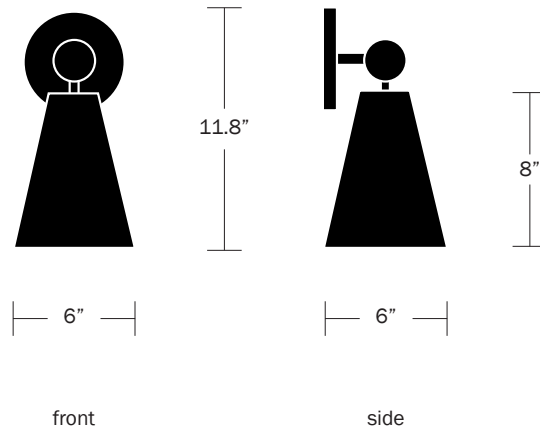

WORKSTEAD

PENDOLO SCONCE SMALL

hardwired

Description

PENDOLO SCONCE is composed of a directional fabric cone, radiating a subtle cast of light into a space - and a focused beam of light - in a myriad of configurations. Available in either Natural Burlap or Natural Linen, the cone form is expressed as a singular gesture against a wall. UL Listed. Damp Rated.

Shade Material

Natural Linen
Natural Burlap

Hardware Options

Hewn Brass
Brushed Nickel
Hand Finished Bronze

Dimensions

Shade Height - 8"
Shade Top Diameter - 2.5"
Shade Bottom Diameter - 6"
Overall Height - 11.8"
Depth - 6"
Backplate Diameter - 5"

Weight

4 lbs

Lamp

60 Watt Incandescent Max
(1) Tala Sphere I E12/E14
5W Dimmable LED Bulb Included
2" Diameter With Porcelain Finish
40 Watt Equivalent
220 Lumens
2700K Color Temperature
Bulb Life 15,000 Hours
110/120V, E12
220/240V, E14