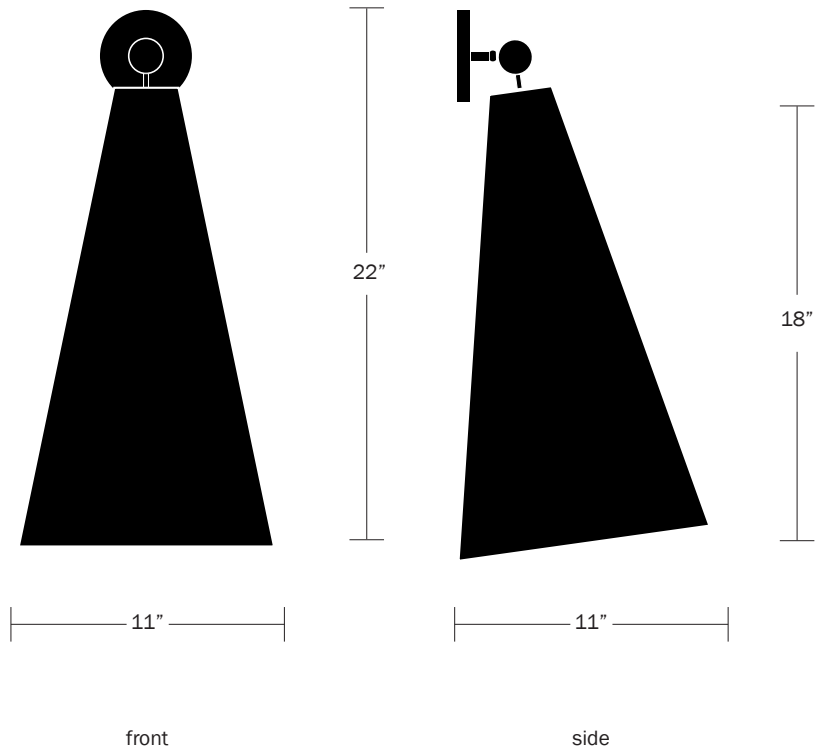

WORKSTEAD

PENDOLO SCONCE LARGE

hardwired

Description

PENDOLO SCONCE is composed of a directional fabric cone, radiating a subtle cast of light into a space - and a focused beam of light - in a myriad of configurations. Available in either Natural Burlap or Natural Linen, the cone form is expressed as a singular gesture against a wall. UL Listed. Damp Rated.

Shade Material

Natural Linen
Natural Burlap

Hardware Options

Hewn Brass
Brushed Nickel
Hand Finished Bronze

Dimensions

Shade Height - 18"
Shade Top Diameter - 3.25"
Shade Bottom Diameter - 11"
Overall Height - 22"
Depth - 11"
Backplate Diameter - 5"

Weight

4 lbs

Lamp

60 Watt Incandescent Max
(1) Tala Sphere I E12/E14
5W Dimmable LED Bulb Included
2" Diameter With Porcelain Finish
40 Watt Equivalent
220 Lumens
2700K Color Temperature
Bulb Life 15,000 Hours
110/120V, E12
220/240V, E14