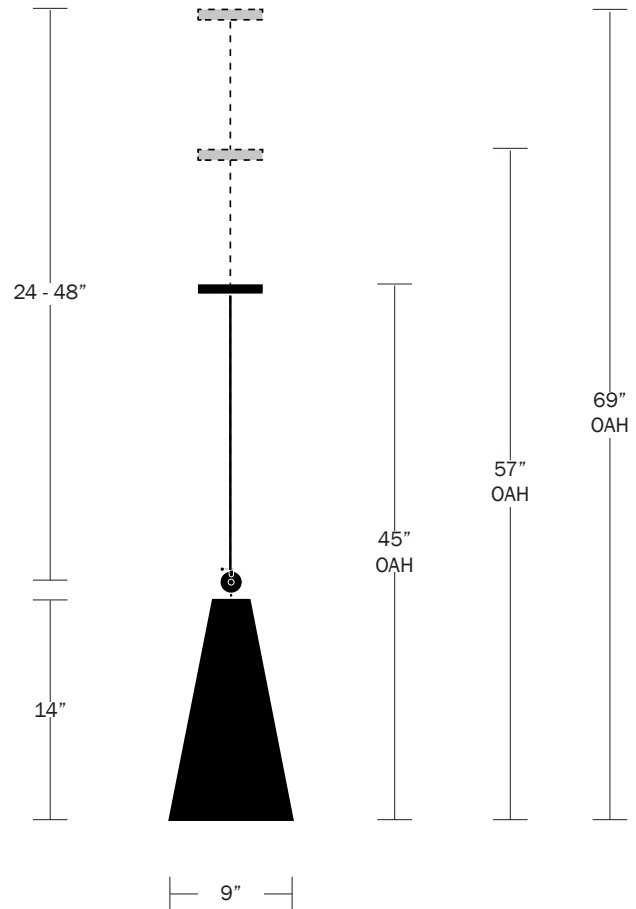

Shade Material

Natural Linen
Natural Burlap

Hardware Options

Hewn Brass
Brushed Nickel
Hand Finished Bronze

Shade Dimensions

Shade Height - 18"
Shade Top Diameter - 3.25"
Shade Bottom Diameter - 11"
Canopy Diameter - 5"

Shade Material

Natural Linen
Natural Burlap

Hardware Options

Hewn Brass
Brushed Nickel
Hand Finished Bronze

Shade Dimensions

Shade Height - 14"
Shade Top Diameter - 3.25"
Shade Bottom Diameter - 9"
Canopy Diameter - 5"

Stem Length

Small - 24"
Medium - 36"
Large - 48"
Custom Lengths Available

Weight

5 lbs

Lamp

60 Watt Incandescent Max
(1) Tala Sphere I E12/E14
5W Dimmable LED Bulb Included
2" Diameter With Porcelain Finish
40 Watt Equivalent
220 Lumens
2700K Color Temperature
Bulb Life 15,000 Hours
110/120V, E12
220/240V, E14

Shade Material

Natural Linen
Natural Burlap

Hardware Options

Hewn Brass
Brushed Nickel
Hand Finished Bronze

Dimensions

Shade Height - 8"
Shade Top Diameter - 2.5"
Shade Bottom Diameter - 6"
Canopy Diameter - 5"