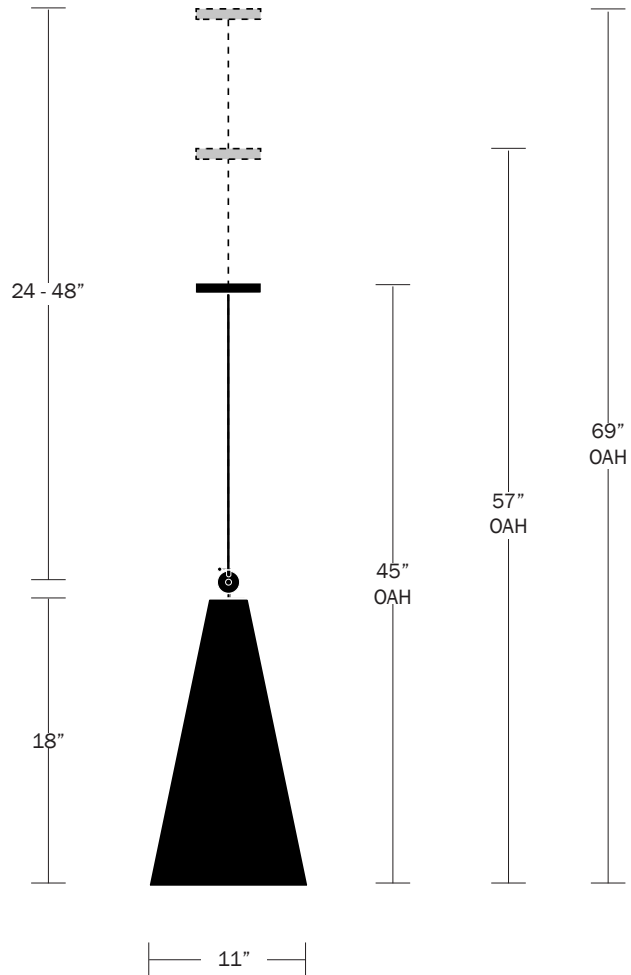

Shade Material

Natural Linen
Natural Burlap

Hardware Options

Hewn Brass
Brushed Nickel
Hand Finished Bronze

Shade Dimensions

Shade Height - 18"
Shade Top Diameter - 3.25"
Shade Bottom Diameter - 11"
Canopy Diameter - 5"

Stem Length

Small - 24"
Medium - 36"
Large - 48"
Custom Lengths Available

Weight

5 lbs

Lamp

60 Watt Incandescent Max
(1) Tala Sphere I E12/E14
5W Dimmable LED Bulb Included
2" Diameter With Porcelain Finish
40 Watt Equivalent
220 Lumens
2700K Color Temperature
Bulb Life 15,000 Hours
110/120V, E12
220/240V, E14

Shade Material

Natural Linen
Natural Burlap

Hardware Options

Hewn Brass
Brushed Nickel
Hand Finished Bronze

Shade Dimensions

Shade Height - 14"
Shade Top Diameter - 3.25"
Shade Bottom Diameter - 9"
Canopy Diameter - 5"