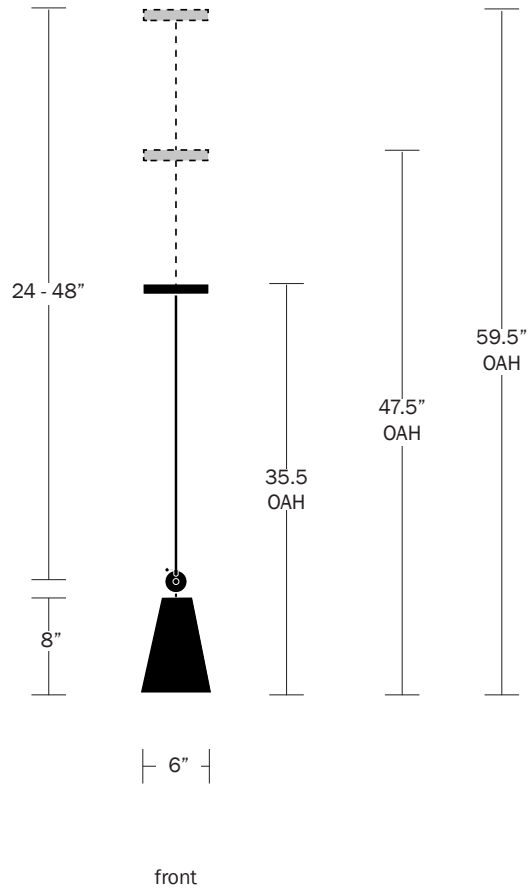

Shade Material

Natural Linen
Natural Burlap

Hardware Options

Hewn Brass
Brushed Nickel
Hand Finished Bronze

Shade Dimensions

Shade Height - 18"
Shade Top Diameter - 3.25"
Shade Bottom Diameter - 11"
Canopy Diameter - 5"

Shade Material

Natural Linen
Natural Burlap

Hardware Options

Hewn Brass
Brushed Nickel
Hand Finished Bronze

Shade Dimensions

Shade Height - 14"
Shade Top Diameter - 3.25"
Shade Bottom Diameter - 9"
Canopy Diameter - 5"

Shade Material

Natural Linen
Natural Burlap

Hardware Options

Hewn Brass
Brushed Nickel
Hand Finished Bronze

Dimensions

Shade Height - 8"
Shade Top Diameter - 2.5"
Shade Bottom Diameter - 6"
Canopy Diameter - 5"

Stem Length

Small - 24"
Medium - 36"
Large - 48"
Custom Lengths Available

Weight

4 lbs

Lamp

60 Watt Incandescent Max
(1) Tala Sphere I E12/E14
5W Dimmable LED Bulb Included
2" Diameter With Porcelain Finish
40 Watt Equivalent
220 Lumens
2700K Color Temperature
Bulb Life 15,000 Hours
110/120V, E12
220/240V, E14