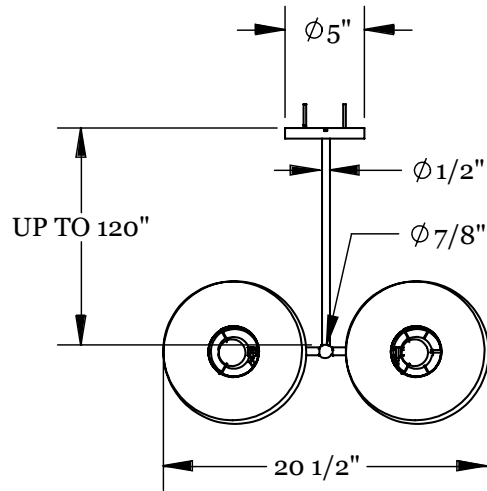

BOTTOM VIEW