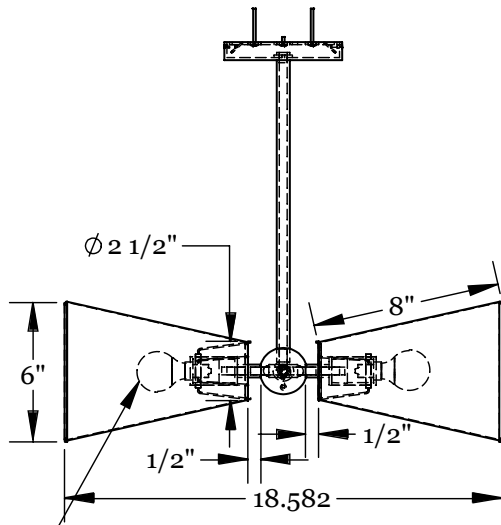

WORKSTEAD

TALA PORCELAIN I E12 BULB