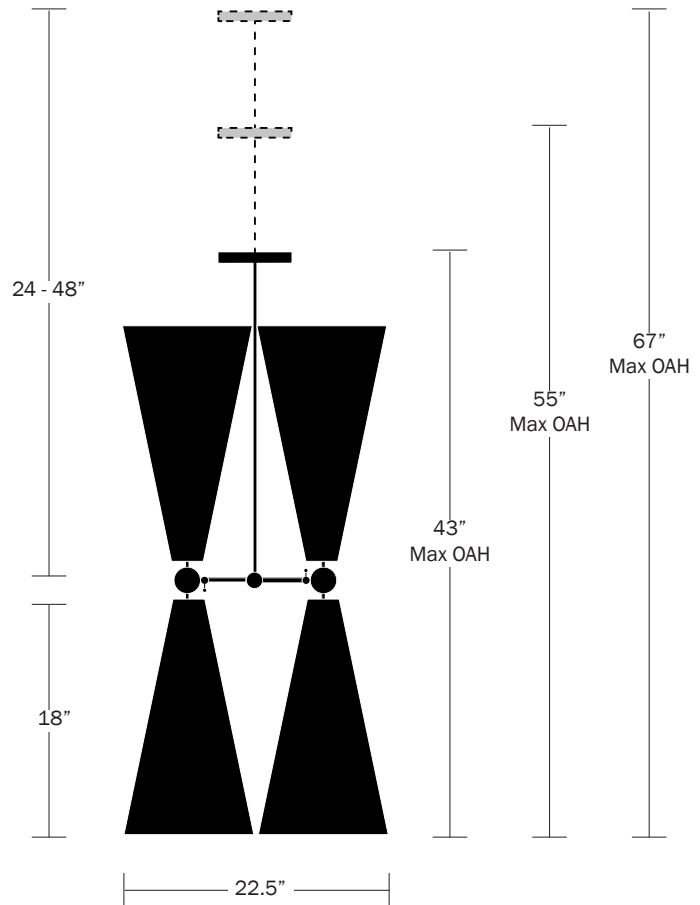

Shade Material

Natural Linen
Natural Burlap

Hardware Options

Hewn Brass
Brushed Nickel
Hand Finished Bronze

Dimensions

Shade Height - 18"
Shade Top Diameter - 3.25"
Shade Bottom Diameter - 11"
Maximum Width - 38"
Canopy Diameter - 5"

Stem Length

Small - 24"
Medium - 36"
Large - 48"
Custom Lengths Available

Weight

9 lbs

Lamp

60 Watt Incandescent Max
(4) Tala Sphere I E12/E14
5W Dimmable LED Bulb Included
2" Diameter With Porcelain Finish
40 Watt Equivalent
220 Lumens Per Bulb
2700K Color Temperature
Bulb Life 15,000 Hours
110/120V, E12
220/240V, E14

Shade Material

Natural Linen
Natural Burlap

Hardware Options

Hewn Brass
Brushed Nickel
Hand Finished Bronze

Dimensions

Shade Height - 14"
Shade Top Diameter - 3.25"
Shade Bottom Diameter - 9"
Maximum Width - 30"
Canopy Diameter - 5"

Shade Material

Natural Linen
Natural Burlap

Hardware Options

Hewn Brass
Brushed Nickel
Hand Finished Bronze

Dimensions

Shade Height - 8"
Shade Top Diameter - 2.5"
Shade Bottom Diameter - 6"
Maximum Width - 18.5"
Canopy Diameter - 5"