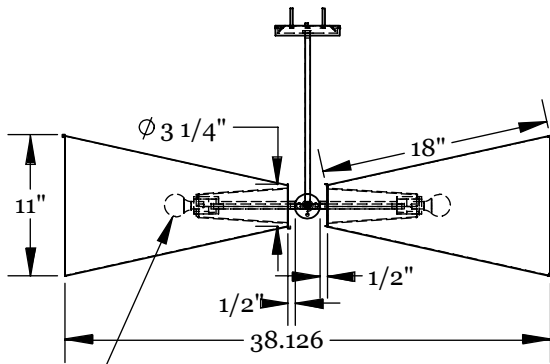

WORKSTEAD

TALA PORCELAIN I E12 BULB