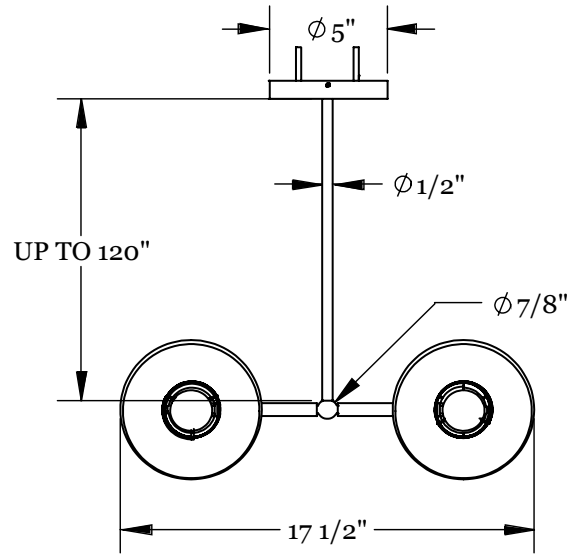

BOTTOM VIEW