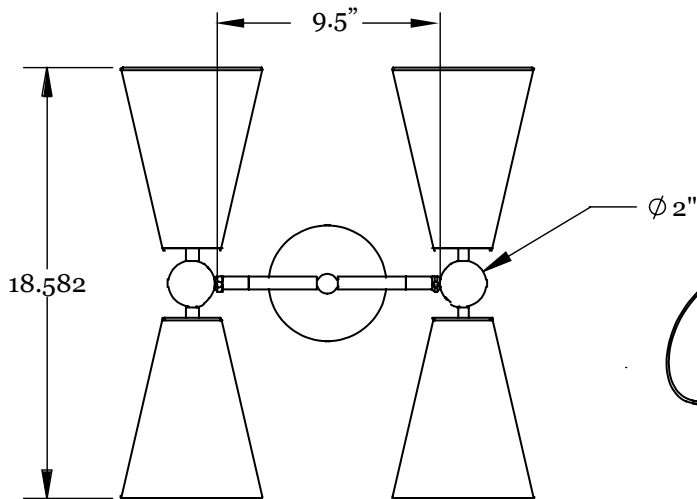

BOTTOM VIEW