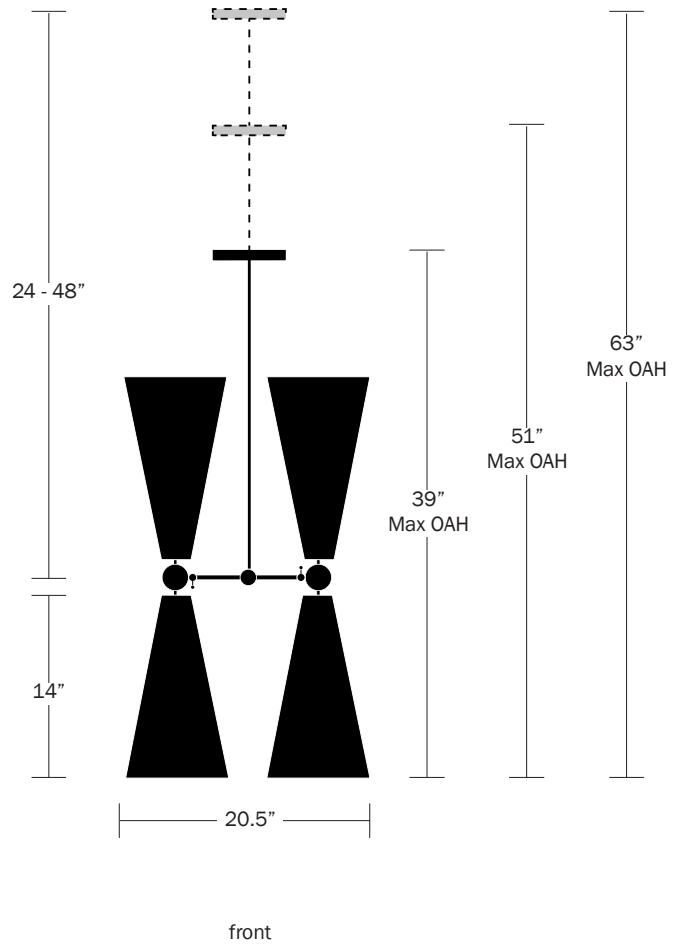

Shade Material

Natural Linen
Natural Burlap

Hardware Options

Hewn Brass
Brushed Nickel
Hand Finished Bronze

Dimensions

Shade Height - 18"
Shade Top Diameter - 3.25"
Shade Bottom Diameter - 11"
Maximum Width - 38"
Canopy Diameter - 5"

Shade Material

Natural Linen
Natural Burlap

Hardware Options

Hewn Brass
Brushed Nickel
Hand Finished Bronze

Dimensions

Shade Height - 14"
Shade Top Diameter - 3.25"
Shade Bottom Diameter - 9"
Maximum Width - 30"
Canopy Diameter - 5"

Stem Length

Small - 24"
Medium - 36"
Large - 48"
Custom Lengths Available

Weight

8 lbs

Lamp

60 Watt Incandescent Max
(4) Tala Sphere I E12/E14
5W Dimmable LED Bulb Included
2" Diameter With Porcelain Finish
40 Watt Equivalent
220 Lumens Per Bulb
2700K Color Temperature
Bulb Life 15,000 Hours
110/120V, E12
220/240V, E14

Shade Material

Natural Linen
Natural Burlap

Hardware Options

Hewn Brass
Brushed Nickel
Hand Finished Bronze

Dimensions

Shade Height - 8"
Shade Top Diameter - 2.5"
Shade Bottom Diameter - 6"
Maximum Width - 18.5"
Canopy Diameter - 5"