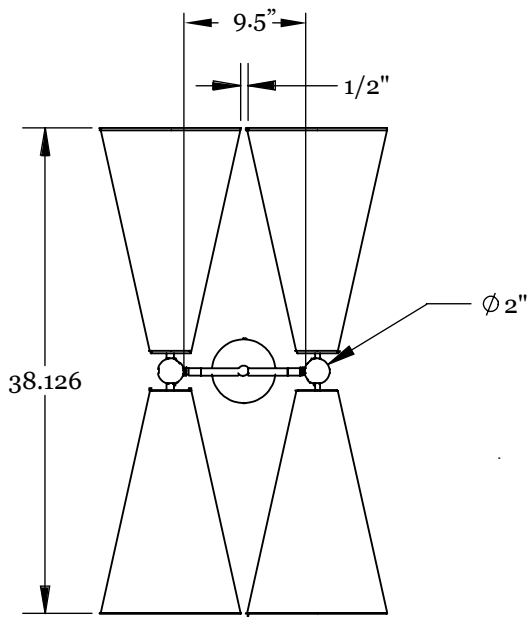

BOTTOM VIEW