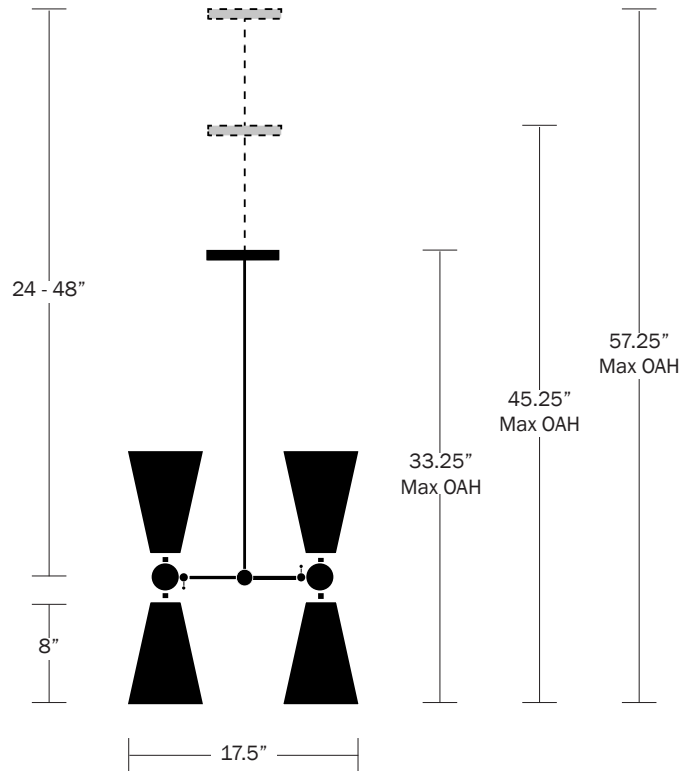

Shade Material

Natural Linen
Natural Burlap

Hardware Options

Hewn Brass
Brushed Nickel
Hand Finished Bronze

Dimensions

Shade Height - 18"
Shade Top Diameter - 3.25"
Shade Bottom Diameter - 11"
Maximum Width - 38"
Canopy Diameter - 5"

Shade Material

Natural Linen
Natural Burlap

Hardware Options

Hewn Brass
Brushed Nickel
Hand Finished Bronze

Dimensions

Shade Height - 14"
Shade Top Diameter - 3.25"
Shade Bottom Diameter - 9"
Maximum Width - 30"
Canopy Diameter - 5"

Shade Material

Natural Linen
Natural Burlap

Hardware Options

Hewn Brass
Brushed Nickel
Hand Finished Bronze

Dimensions

Shade Height - 8"
Shade Top Diameter - 2.5"
Shade Bottom Diameter - 6"
Maximum Width - 18.5"
Canopy Diameter - 5"

Stem Length

Small - 24"
Medium - 36"
Large - 48"
Custom Lengths Available

Weight

7 lbs

Lamp

60 Watt Incandescent Max
(4) Tala Sphere I E12/E14
5W Dimmable LED Bulb Included
2" Diameter With Porcelain Finish
40 Watt Equivalent
220 Lumens Per Bulb
2700K Color Temperature
Bulb Life 15,000 Hours
110/120V, E12
220/240V, E14