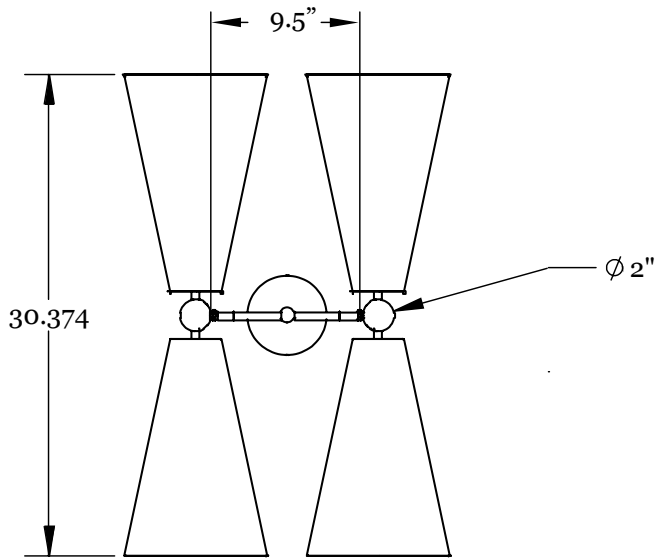

TALA PORCELAIN I E12 BULB

BOTTOM VIEW