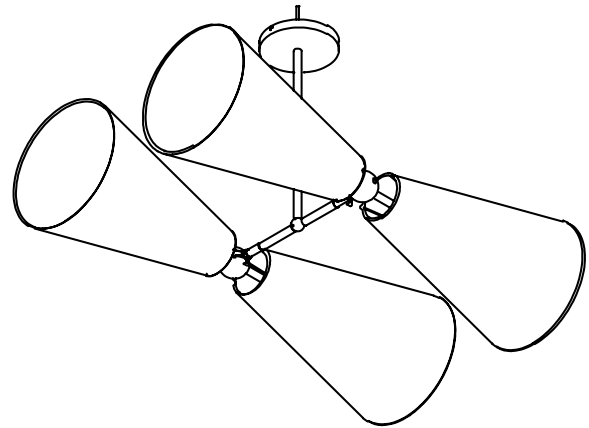

PENDOLO PENDANT IV SMALL
natural burlap, hewn brass