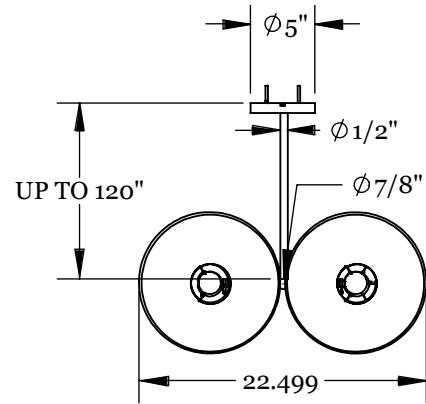

BOTTOM VIEW