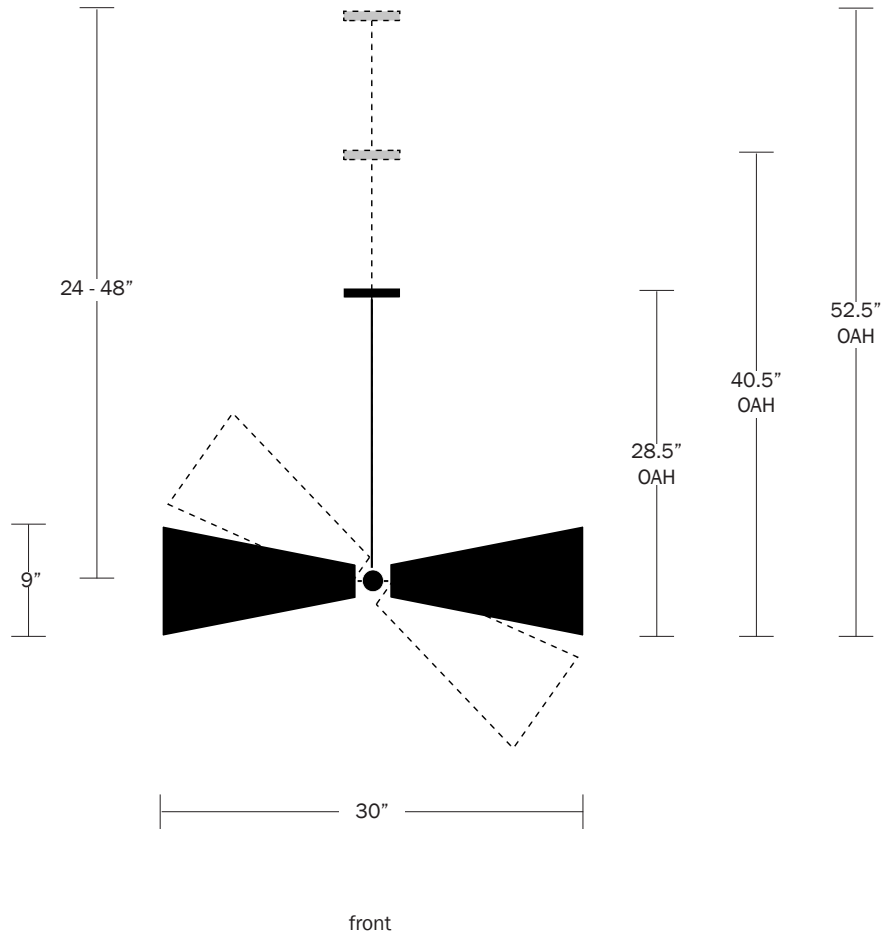

WORKSTEAD

PENDOLO PENDANT II MEDIUM

hardwired

Description

PENDOLO PENDANT II explores two opposing cone forms, and the latent tension between gravity and levity within their arrangement. Configured as a horizontal or near-vertical fixture, this pendant variation can occupy both a wide or narrow footprint. Available in Natural Burlap or Natural Linen. UL Listed. Damp Rated.

Shade Material

Natural Linen
Natural Burlap

Hardware Options

Hewn Brass
Brushed Nickel
Hand Finished Bronze

Shade Dimensions

Shade Length - 14"
Shade Top Diameter - 3.25"
Shade Bottom Diameter - 9"
Max Width - 30"
Canopy Diameter - 5"

Stem Length

Small - 24"
Medium - 36"
Large - 48"
Custom Lengths Available

Weight

5 lbs

Lamp

60 Watt Incandescent Max
(2) Tala Sphere I E12/E14
5W Dimmable LED Bulb Included
2" Diameter With Porcelain Finish
40 Watt Equivalent
220 Lumens Per Bulb
2700K Color Temperature
Bulb Life 15,000 Hours
110/120V, E12
220/240V, E14