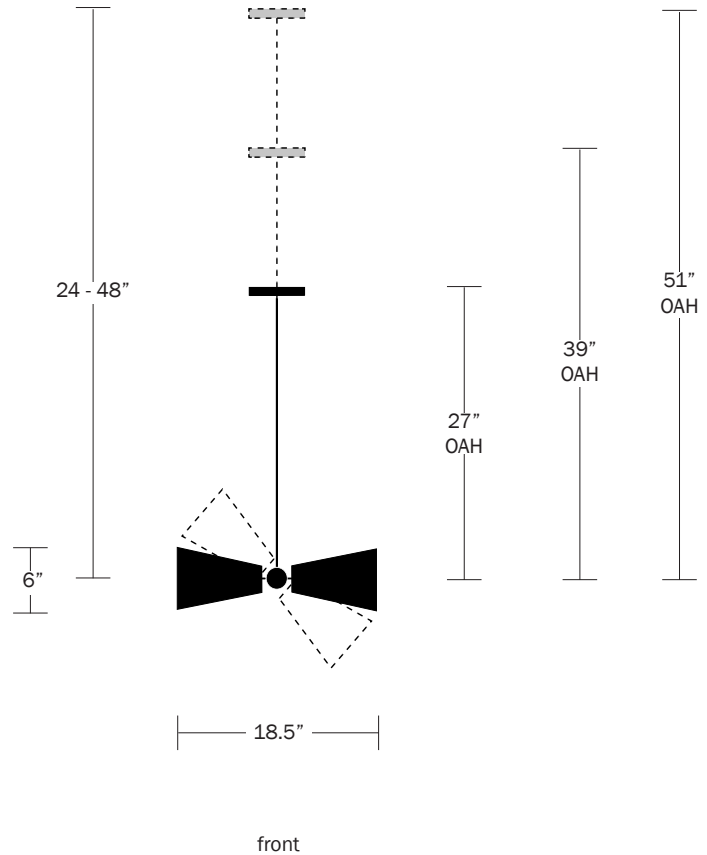

WORKSTEAD

PENDOLO PENDANT II SMALL

hardwired

Description

PENDOLO PENDANT II explores two opposing cone forms, and the latent tension between gravity and levity within their arrangement. Configured as a horizontal or near-vertical fixture, this pendant variation can occupy both a wide or narrow footprint. Available in Natural Burlap or Natural Linen. UL Listed. Damp Rated.

Shade Material

Natural Linen
Natural Burlap

Hardware Options

Hewn Brass
Brushed Nickel
Hand Finished Bronze

Dimensions

Shade Length - 8"
Shade Top Diameter - 2.5"
Shade Bottom Diameter - 6"
Max Width - 18.5"
Canopy Diameter - 5"

Stem Length

Small - 24"
Medium - 36"
Large - 48"
Custom Lengths Available

Weight

5 lbs

Lamp

60 Watt Incandescent Max
(2) Tala Sphere I E12/E14
5W Dimmable LED Bulb Included
2" Diameter With Porcelain Finish
40 Watt Equivalent
220 Lumens Per Bulb
2700K Color Temperature
Bulb Life 15,000 Hours
110/120V, E12
220/240V, E14