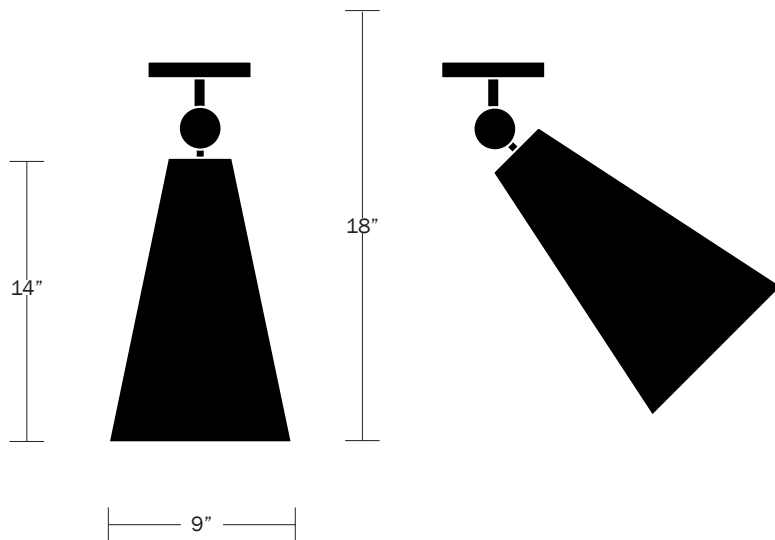

Shade Material

Natural Linen
Natural Burlap

Hardware Options

Hewn Brass
Brushed Nickel
Hand Finished Bronze

Dimensions

Shade Height - 18"
Shade Top Diameter - 3.25"
Shade Bottom Diameter - 11"
Overall Height - 22"
Canopy Diameter - 5"

Shade Material

Natural Linen
Natural Burlap

Hardware Options

Hewn Brass
Brushed Nickel
Hand Finished Bronze

Shade Dimensions

Shade Height - 14"
Shade Top Diameter - 3.25"
Shade Bottom Diameter - 9"
Overall Height - 18"
Canopy Diameter - 5"

Weight

4 lbs

Lamp

60 Watt Incandescent Max
(1) Tala Sphere | E12/E14
5W Dimmable LED Bulb Included
2" Diameter With Porcelain Finish
40 Watt Equivalent
220 Lumens
2700K Color Temperature
Bulb Life 15,000 Hours
110/120V, E12
220/240V, E14

Shade Material

Natural Linen
Natural Burlap

Hardware Options

Hewn Brass
Brushed Nickel
Hand Finished Bronze

Dimensions

Shade Height - 8"
Shade Top Diameter - 2.5"
Shade Bottom Diameter - 6"
Overall Height - 12.5"
Canopy Diameter - 5"