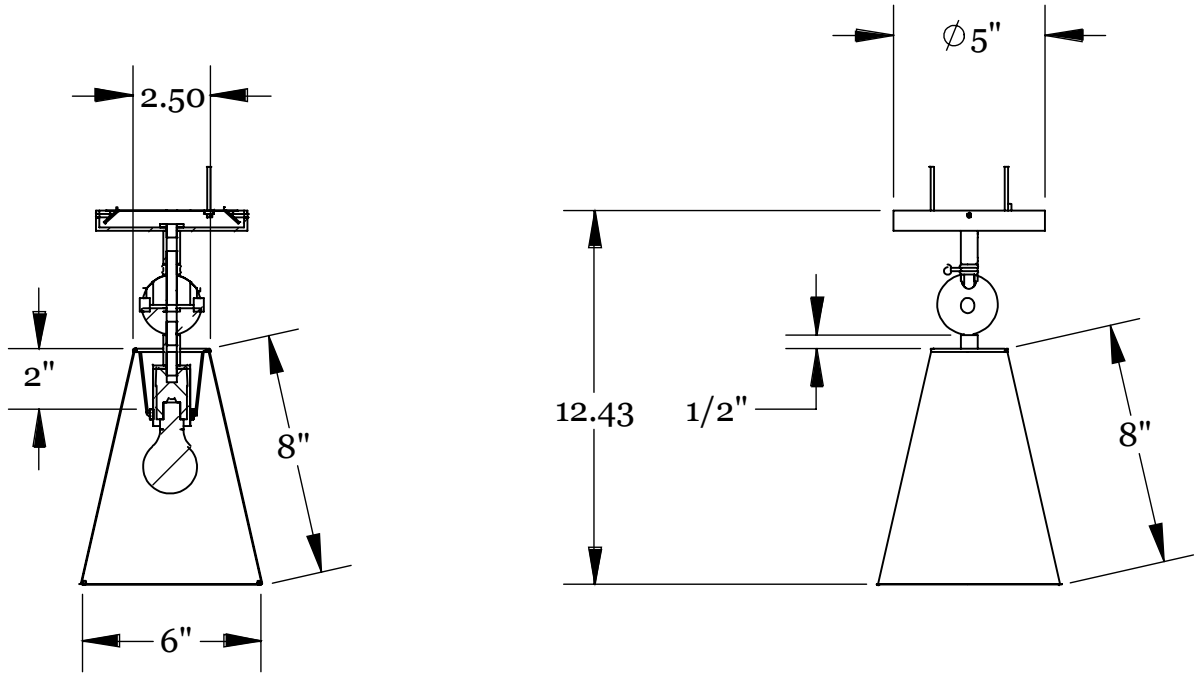

WORKSTEAD

TALA PORCELAIN I E12 BULB