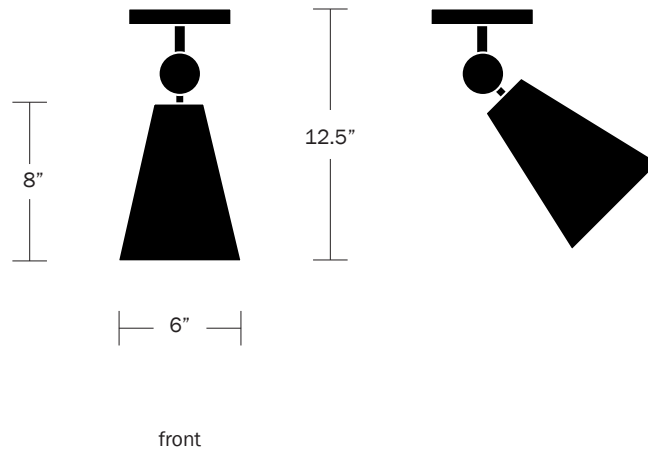

WORKSTEAD

PENDOLO FLUSH MOUNT SMALL

hardwired

Description

PENDOLO FLUSH MOUNT is a versatile fixture, capable of serving as a down-light or directional wall washer. Available in either Natural Burlap or Natural Linen, the cone form is expressed as a singular gesture against a ceiling. UL Listed. Damp Rated.

Shade Material

Natural Linen
Natural Burlap

Hardware Options

Hewn Brass
Brushed Nickel
Hand Finished Bronze

Dimensions

Shade Height - 8"
Shade Top Diameter - 2.5"
Shade Bottom Diameter - 6"
Overall Height - 12.5"
Canopy Diameter - 5"

Weight

4 lbs

Lamp

60 Watt Incandescent Max
(1) Tala Sphere I E12/E14
5W Dimmable LED Bulb Included
2" Diameter With Porcelain Finish
40 Watt Equivalent
220 Lumens
2700K Color Temperature
Bulb Life 15,000 Hours
110/120V, E12
220/240V, E14