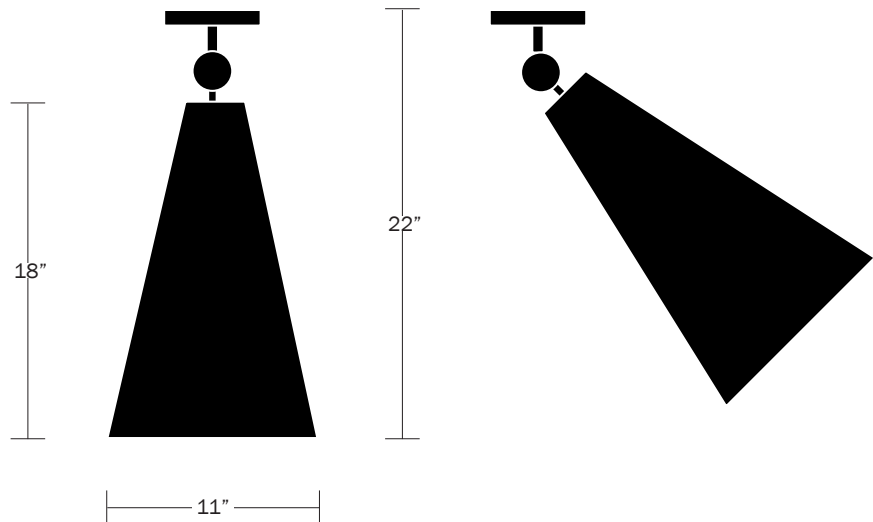

Shade Material

Natural Linen
Natural Burlap

Hardware Options

Hewn Brass
Brushed Nickel
Hand Finished Bronze

Dimensions

Shade Height - 18"
Shade Top Diameter - 3.25"
Shade Bottom Diameter - 11"
Overall Height - 22"
Canopy Diameter - 5"

Weight

4 lbs

Lamp

60 Watt Incandescent Max
(1) Tala Sphere | E12/E14
5W Dimmable LED Bulb Included
2" Diameter With Porcelain Finish
40 Watt Equivalent
220 Lumens
2700K Color Temperature
Bulb Life 15,000 Hours
110/120V, E12
220/240V, E14

Shade Material

Natural Linen
Natural Burlap

Hardware Options

Hewn Brass
Brushed Nickel
Hand Finished Bronze

Shade Dimensions

Shade Height - 14"
Shade Top Diameter - 3.25"
Shade Bottom Diameter - 9"
Overall Height - 18"
Canopy Diameter - 5"

Shade Material

Natural Linen
Natural Burlap

Hardware Options

Hewn Brass
Brushed Nickel
Hand Finished Bronze

Dimensions

Shade Height - 8"
Shade Top Diameter - 2.5"
Shade Bottom Diameter - 6"
Overall Height - 12.5"
Canopy Diameter - 5"