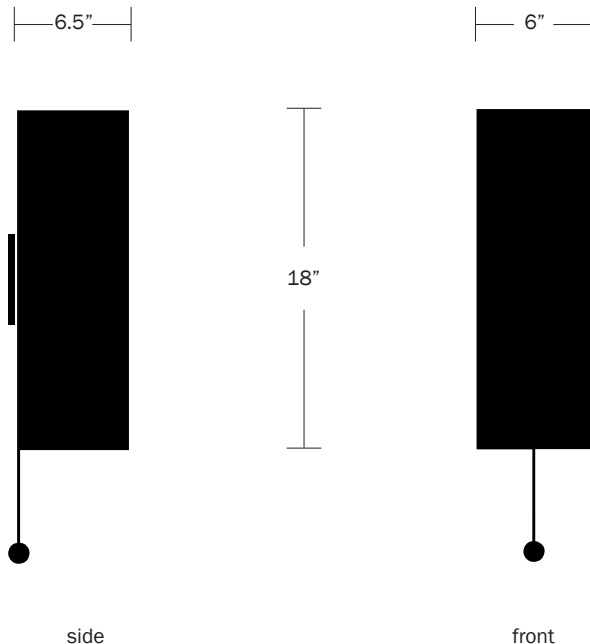

WORKSTEAD

SHADED VAULT

hardwired

SHADED

A limited edition of architectural lightboxes featuring fabric from Schumacher's storied Classics line and forms inspired by our iconic ARCHETYPE collection.

Description

VAULT

A profile conjuring an arched allée of trees is paired with Woodland Silhouette in Steel - a gathering of flora and fauna in relief. Also available in Natural Linen. Available without a pull chain. Made in the USA. UL Listed. Damp Rated upon Request.

Shade Options

Natural Linen
Schumacher Woodland Silhouette

Hardware Options

Hewn Brass
Hand Finished Bronze
Brushed Nickel

Dimensions

Overall Height - 18"
Height Including Chain - 24"
Width - 6"
Depth - 6.5"

Weight

8 lbs

Lamp

25 Watt Incandescent Max Per Socket
(2) 5W Dimmable LED Bulbs Included
2" Diameter With Porcelain Finish
40 Watt Equivalent Each
650 Total Lumens
2700K Color Temperature
Bulb Life 30,000 Hours
110/120V, E12
220/240V, E14
UL/CE Listed
Damp Rated Upon Request

side

front