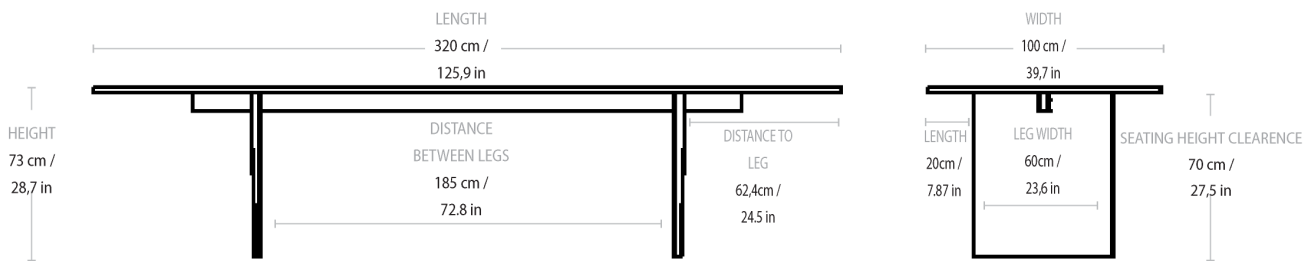


Private Dining Table 320cm

Space copenhagen - 2021

ITEM NUMBER	Private Dining Table - 320cm	55270 (10111684, 10111685)
DESCRIPTION	The Private Dining Tables share the elegance, symmetry, and inspiration from traditional Japanese joinery with the rest of Space Copenhagen's Private Collection. The veneered wood tabletops, in Brown Black Stained Ash and Light Stained Oak, are joined to the two tapered legs via a solid wood crossbeam, resulting in a sturdy stance and a refined appearance.	

Materials & Finishes

TABLE TOP FINISH Light Stained Oak Veneer, Brown/Black Stained Ash Veneer

STRUCTURE AND LEGS FINISH Light Stained Oak Veneer, Black Stained Ash Veneer

MATERIALS

MDF, Veneer

Dimensions

WIDTH	320cm / 126in
DEPTH	100cm / 39.3in
HEIGHT	73cm / 28.7in
SEATING HEIGHT CLEARANCE	70cm / 27.5in
TABLE TOP THICKNESS	30cm / 11.8in

Weight Private Dining 320cm

TOTAL WEIGHT	102kg / 224.8lbs
TABLE TOP WEIGHT	82kg / 180.7lbs
BASE WEIGHT	15kg / 33lbs

Number of parcels 1

PACKAGING 'WITH PALLET'

PACKAGING LENGTH	335cm / 131.9in
PACKAGING WIDTH	118.5cm / 46.6in

PACKAGING HEIGHT 28cm(11cm(Pallet)+17cm) / 11in(4.3in(Pallet)+6.7in)

PACKAGING WEIGHT 15kg / 33lbs

GROSS WEIGHT 117kg / 256lbs

SUSTAINABILITY FSC™ Certified 70% MIX

Glides

PLASTIC GLIDES Included as standard