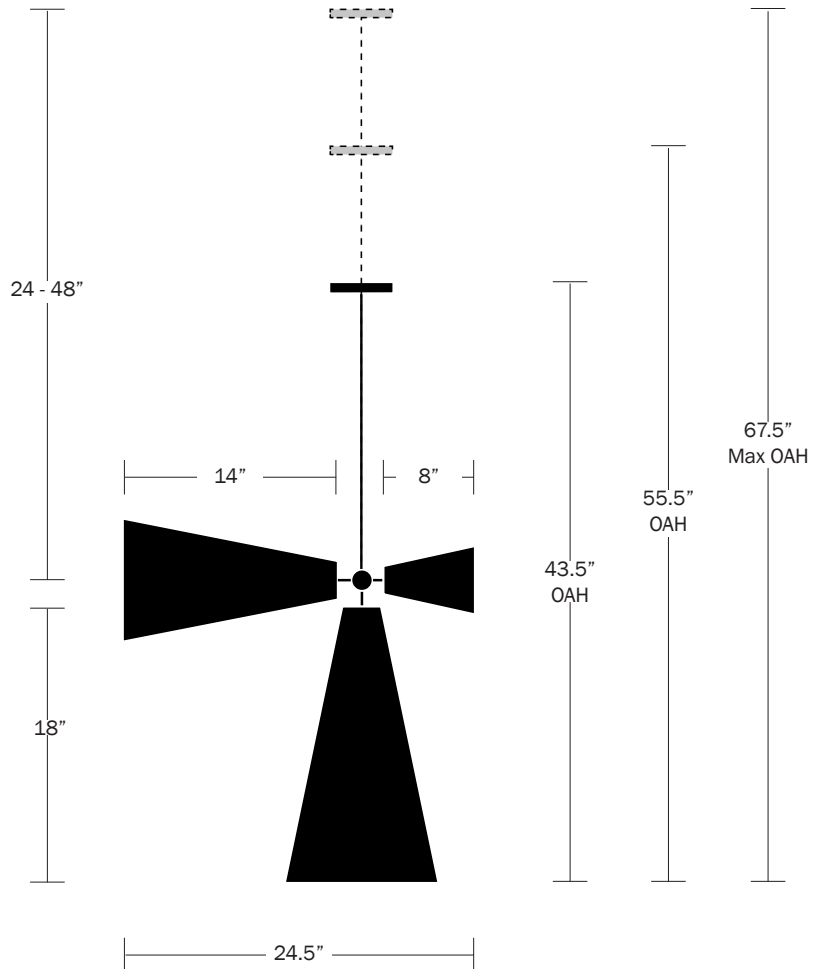

WORKSTEAD

PENDOLO PENDANT III

hardwired

Description

PENDOLO PENDANT III explores three sequential cone forms radiating about a central brass sphere. An elemental expression of geometric forms frozen in space, this fixture is the most iconographic of our Pendolo Series. UL Listed. Damp Rated.

Shade Material

Natural Linen
Natural Burlap

Hardware Options

Hewn Brass
Brushed Nickel
Hand Finished Bronze

Dimensions

Fixture Width - 24.5"
Bottom Shade Height - 18"
Bottom Shade Diameter - 9"
Canopy Diameter - 5"

Stem Length

Small - 24"
Medium - 36"
Large - 48"
Custom Lengths Available

Weight

7 lbs

Lamp

60 Watt Incandescent Max
(3) 5W Dimmable LED Bulbs Included
2" Diameter With Porcelain Finish
40 Watt Equivalent
325 Lumens
2700K Color Temperature
Bulb Life 30,000 Hours
110/120V, E12
220/240V, E14
UL/CE Listed
Damp Rated